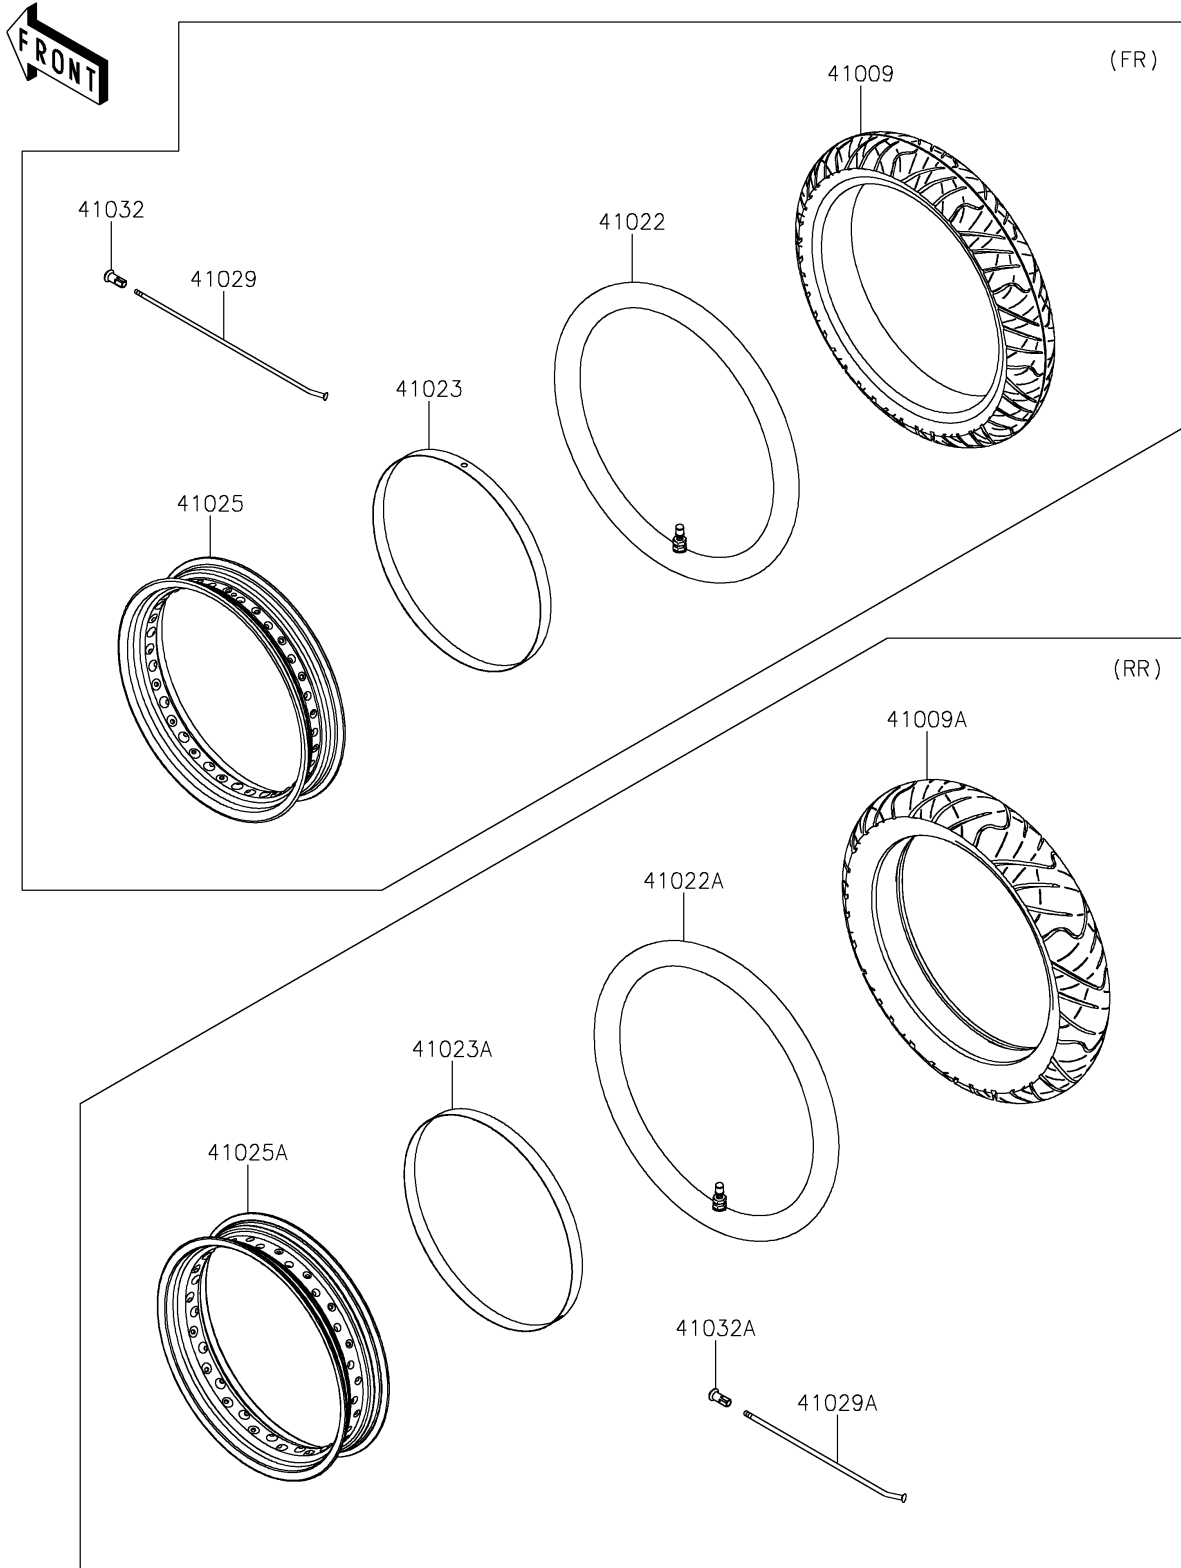

2023 KLX® 230SM ABS PARTS DIAGRAM

Wheels/Tires

F2210

2023 KLX® 230SM ABS PARTS LIST

Wheels/Tires

ITEM NAME	PART NUMBER	QUANTITY
TIRE,FR,110/70-17 54P,RX-01F (Ref # 41009)	41009-0888	1
TIRE,RR,120/70-17 58P,RX-01R (Ref # 41009A)	41009-0889	1
TUBE-TIRE,110/70-17 (Ref # 41022)	41022-0135	1
TUBE-TIRE,120/70-17 (Ref # 41022A)	41022-0136	1
BAND-RIM,25-17 (Ref # 41023)	41023-0034	1
BAND-RIM (Ref # 41023A)	41023-0046	1
RIM,FR,17M/CXMT3.00,BLACK (Ref # 41025)	41025-0437-WC	1
RIM,RR,17M/CXMT3.50,BLACK (Ref # 41025A)	41025-0438-WC	1
SPOKE-INNER,170MMX160D (Ref # 41029)	41029-0122	36
SPOKE-INNER,169MMX160D (Ref # 41029A)	41029-0123	36
NIPPLE-SPOKE (Ref # 41032)	41032-0010	36
NIPPLE-SPOKE (Ref # 41032A)	41032-0013	36