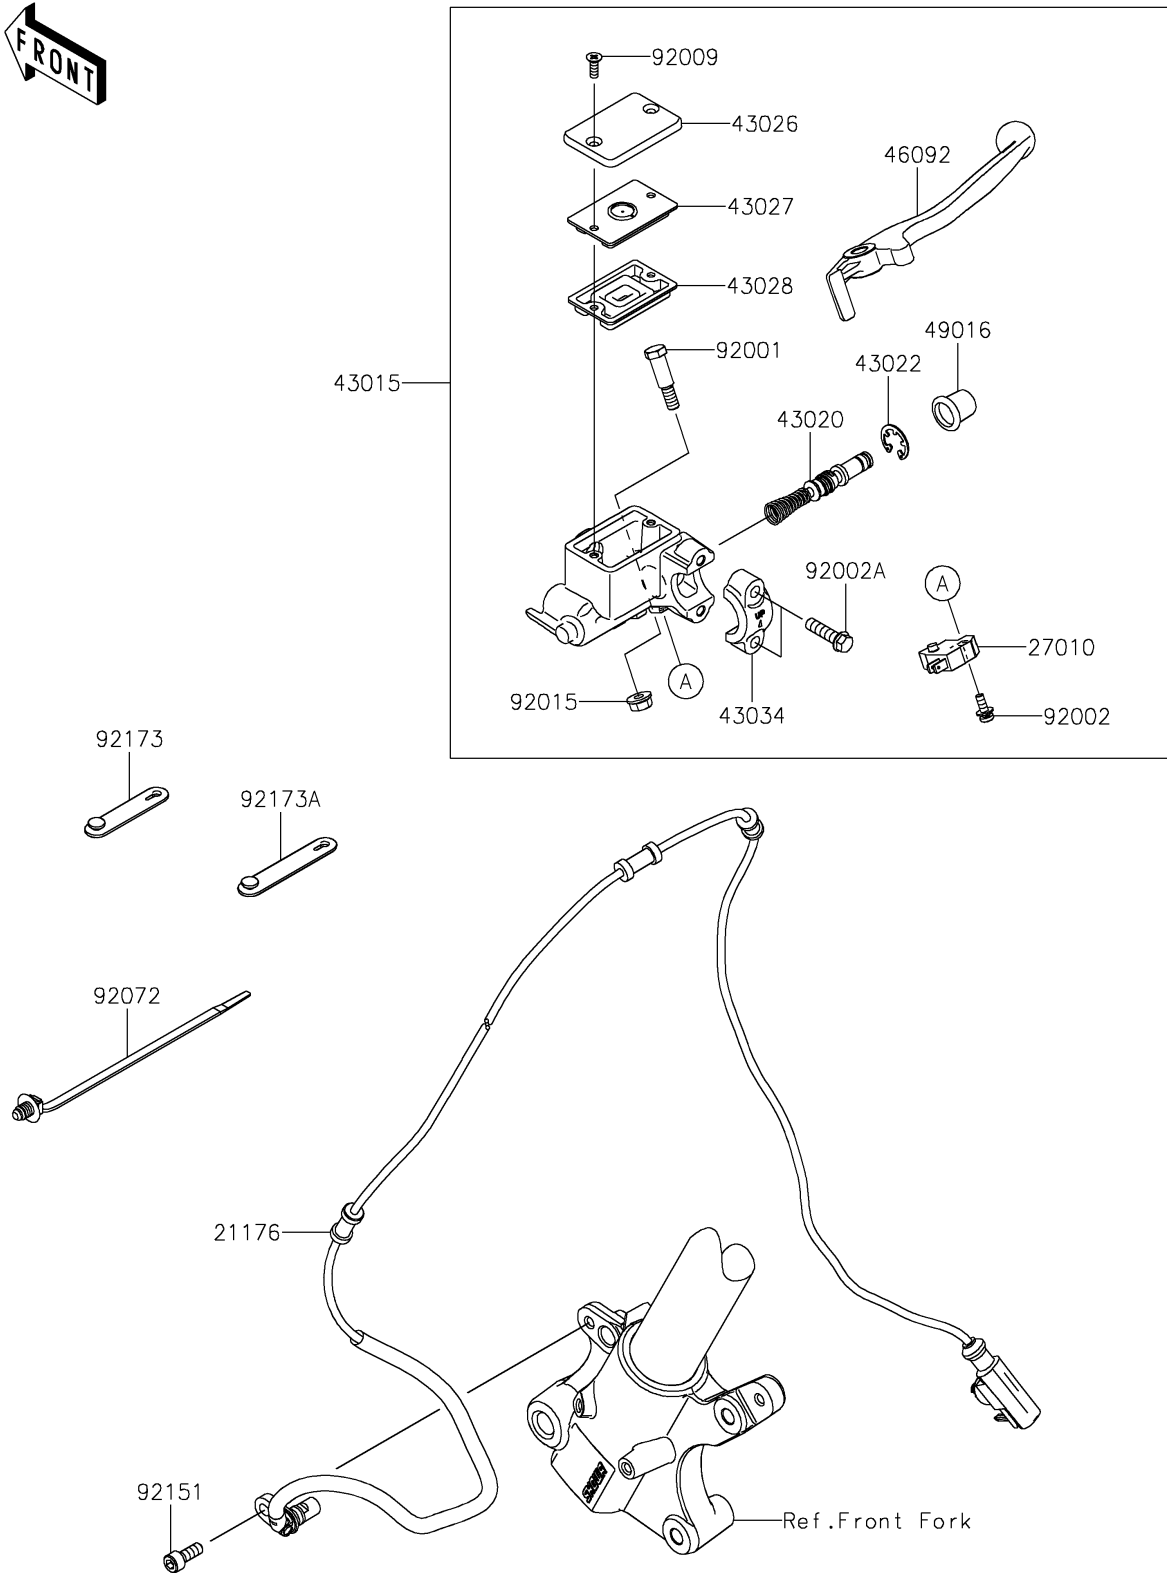

2023 KLX® 230SM ABS PARTS DIAGRAM

Front Master Cylinder

F2291

2023 KLX® 230SM ABS PARTS LIST

Front Master Cylinder

ITEM NAME	PART NUMBER	QUANTITY
SENSOR,SPEED,FR (Ref # 21176)	21176-1159	1
SWITCH,BRAKE (Ref # 27010)	27010-0873	1
CYLINDER-ASSY-MASTER,FR (Ref # 43015)	43015-0741	1
PISTON-COMP-BRAKE (Ref # 43020)	43020-0034	1
STOPPER-BRAKE,PISTON (Ref # 43022)	43022-0004	1
CAP-BRAKE (Ref # 43026)	43026-1082	1
PLATE-DIAPHRAGM (Ref # 43027)	43027-1057	1
DIAPHRAGM (Ref # 43028)	43028-1061	1
HOLDER-BRAKE,MASTER CYLINDER (Ref # 43034)	43034-1016	1
LEVER-GRIP,FRONT BRAKE (Ref # 46092)	46092-0044	1
COVER-SEAL,MASTER CYLINDER (Ref # 49016)	49016-1044	1
BOLT,FRONT BRAKE LEVER (Ref # 92001)	92001-1728	1
BOLT,SCREW,4X12 (Ref # 92002)	92002-1323	1
BOLT (Ref # 92002A)	92002-1894	2
SCREW,4MM (Ref # 92009)	92009-1458	2
NUT,FLANGED,6MM,BLACK (Ref # 92015)	92015-1233	1
BAND,OS170-FT7(BLACK) (Ref # 92072)	92072-1414	2
BOLT (Ref # 92151)	92151-1166	1
CLAMP (Ref # 92173)	92173-2198	1
CLAMP (Ref # 92173A)	92173-2199	3