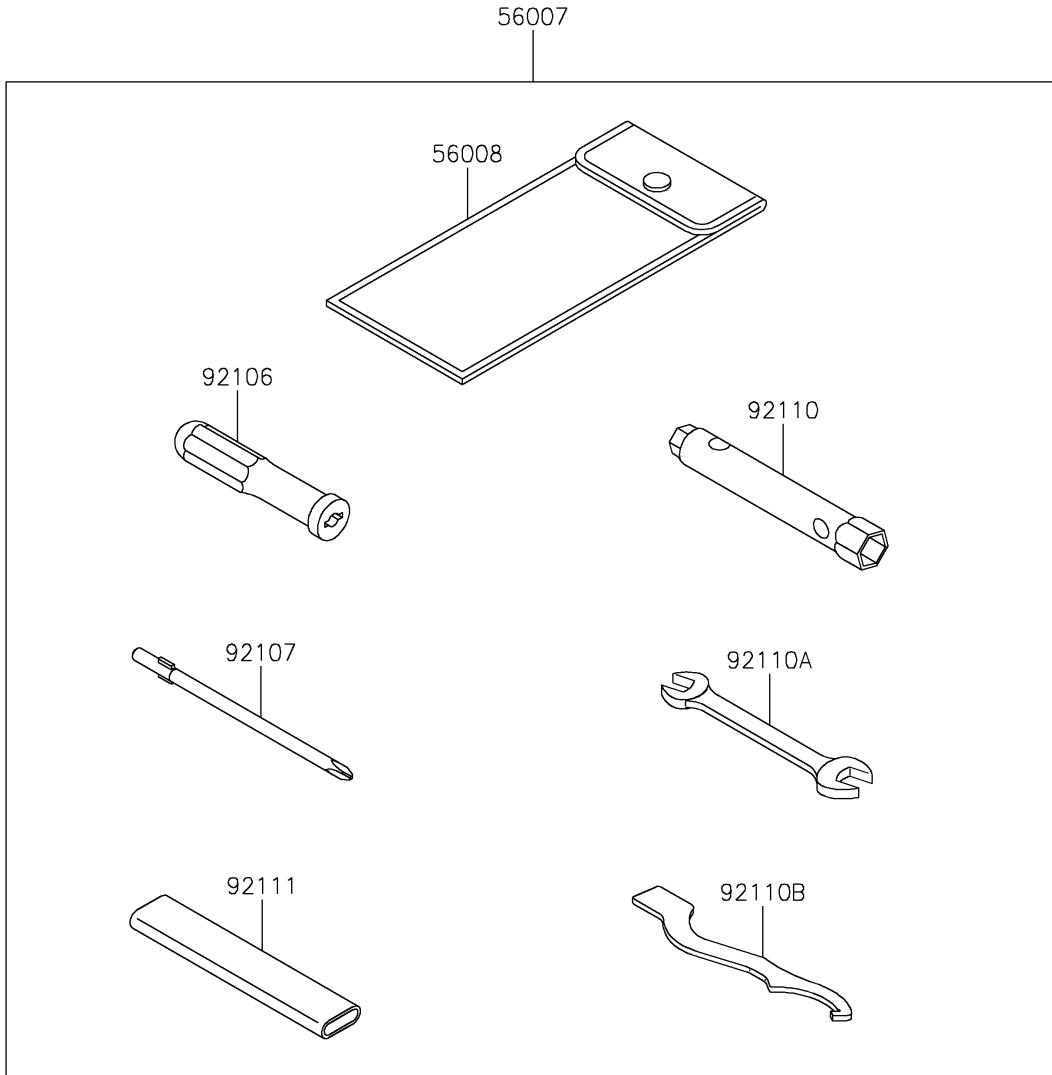

# 2023 KLX® 230SM ABS PARTS DIAGRAM

Owner's Tools

F2810

## 2023 KLX® 230SM ABS PARTS LIST

### Owner's Tools

ITEM NAME	PART NUMBER	QUANTITY
TOOL-KIT (Ref # 56007)	56007-0190	1
BAG,TOOL (Ref # 56008)	56008-0050	1
GASKET-LIQUID,TB1211F,CLEAR (Ref # 92104)	92104-0004	1
GASKET-LIQUID,TB1216B,BLACK (Ref # 92104A)	92104-1064	1
GRIP-SCREW DRIVER (Ref # 92106)	92106-0005	1
TOOL-DRIVER,#2PHILLIPS (Ref # 92107)	92107-0022	1
TOOL-WRENCH,BOX,8X10 (Ref # 92110)	92110-0584	1
TOOL-WRENCH,OPEN END,12X14 (Ref # 92110A)	92110-0586	1
TOOL-WRENCH,SPRING ADJUST (Ref # 92110B)	92110-0624	1
TOOL-BAR (Ref # 92111)	92111-1057	1