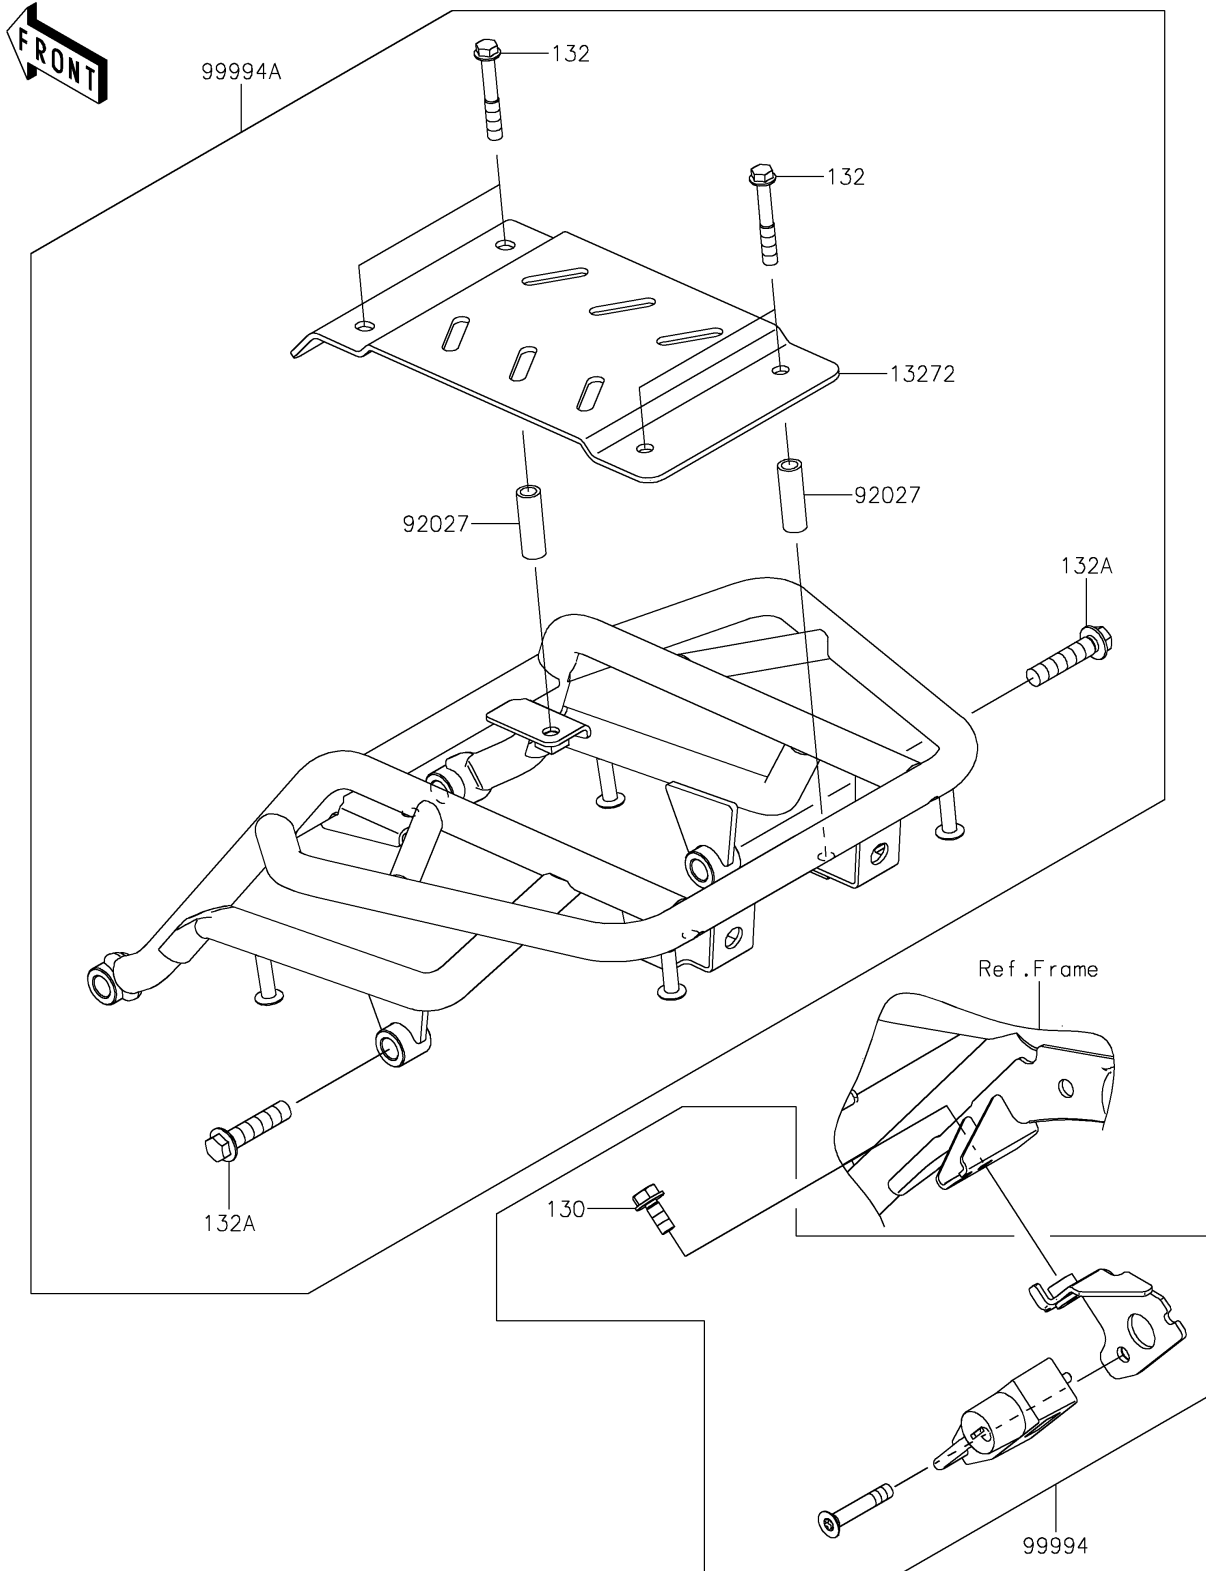

2023 KLX® 230SM ABS PARTS DIAGRAM

Accessory(Helmet Lock and Carrier)

F2910C

2023 KLX® 230SM ABS PARTS LIST

Accessory(Helmet Lock and Carrier)

ITEM NAME	PART NUMBER	QUANTITY
PLATE (Ref # 13272)	13272-2731	1
COLLAR,6.8X10X30 (Ref # 92027)	92027-209	4
HELMET LOCK (Ref # 99994)	99994-1279	1
CARRIER (Ref # 99994A)	99994-1280	1
BOLT-FLANGED,6X14 (Ref # 130)	130BA0614	1
BOLT-FLANGED-SMALL,6X40 (Ref # 132)	132BA0640	4
BOLT-FLANGED-SMALL,8X35 (Ref # 132A)	132BA0835	4