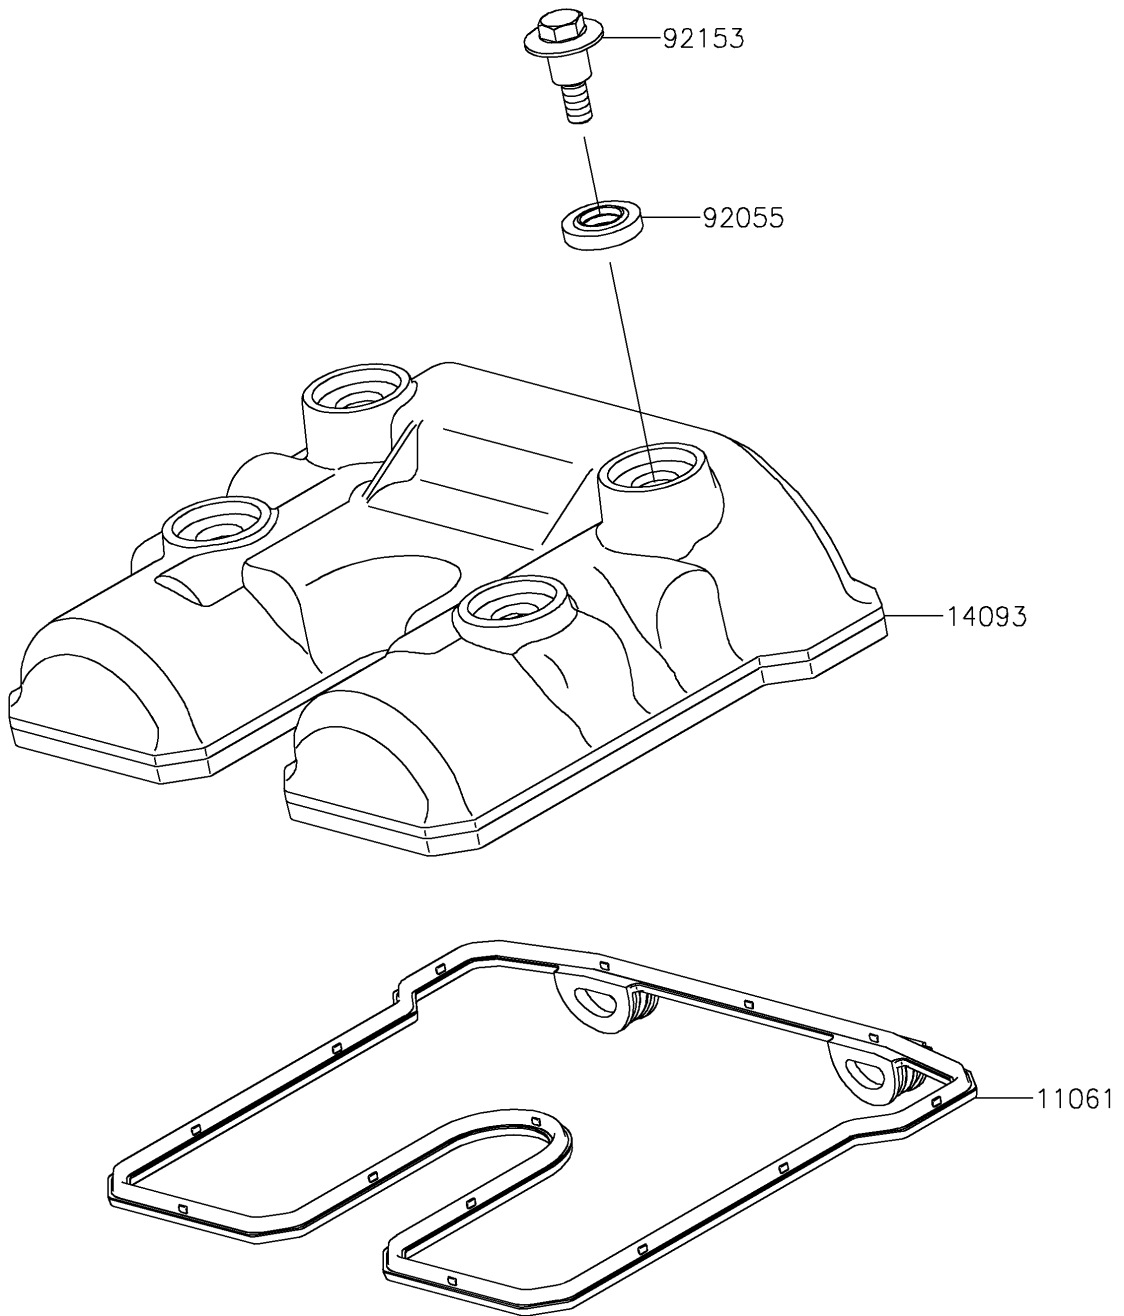

2023 KLX[®]300 PARTS DIAGRAM

Cylinder Head Cover

E1112

2023 KLX®300 PARTS LIST

Cylinder Head Cover

ITEM NAME	PART NUMBER	QUANTITY
GASKET,HEAD COVER (Ref # 11061)	11061-0888	1
COVER,HEAD (Ref # 14093)	14093-0862	1
RING-O,HEAD COVER BOLT (Ref # 92055)	92055-0195	4
BOLT,FLANGED,6X22.5 (Ref # 92153)	92153-1343	4