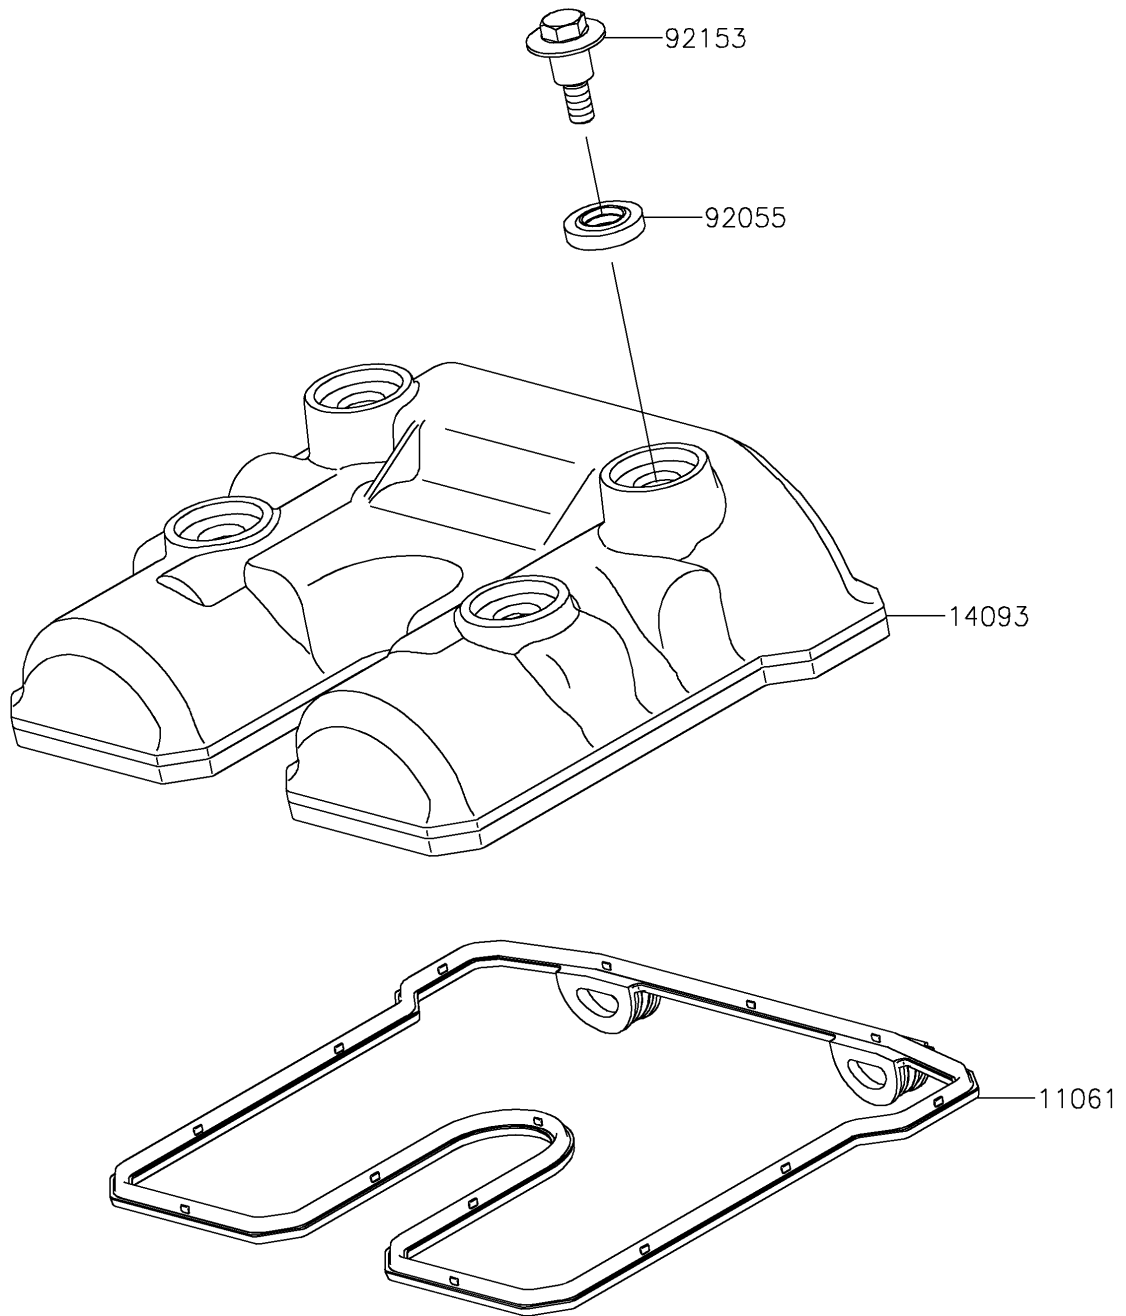

2023 KLX®300 PARTS DIAGRAM

Cylinder Head Cover

E1112

2023 KLX®300 PARTS LIST

Cylinder Head Cover

ITEM NAME	PART NUMBER	QUANTITY
GASKET,HEAD COVER (Ref # 11061)	11061-0888	1
COVER,HEAD (Ref # 14093)	14093-0862	1
RING-O,HEAD COVER BOLT (Ref # 92055)	92055-0195	4
BOLT,FLANGED,6X22.5 (Ref # 92153)	92153-1343	4