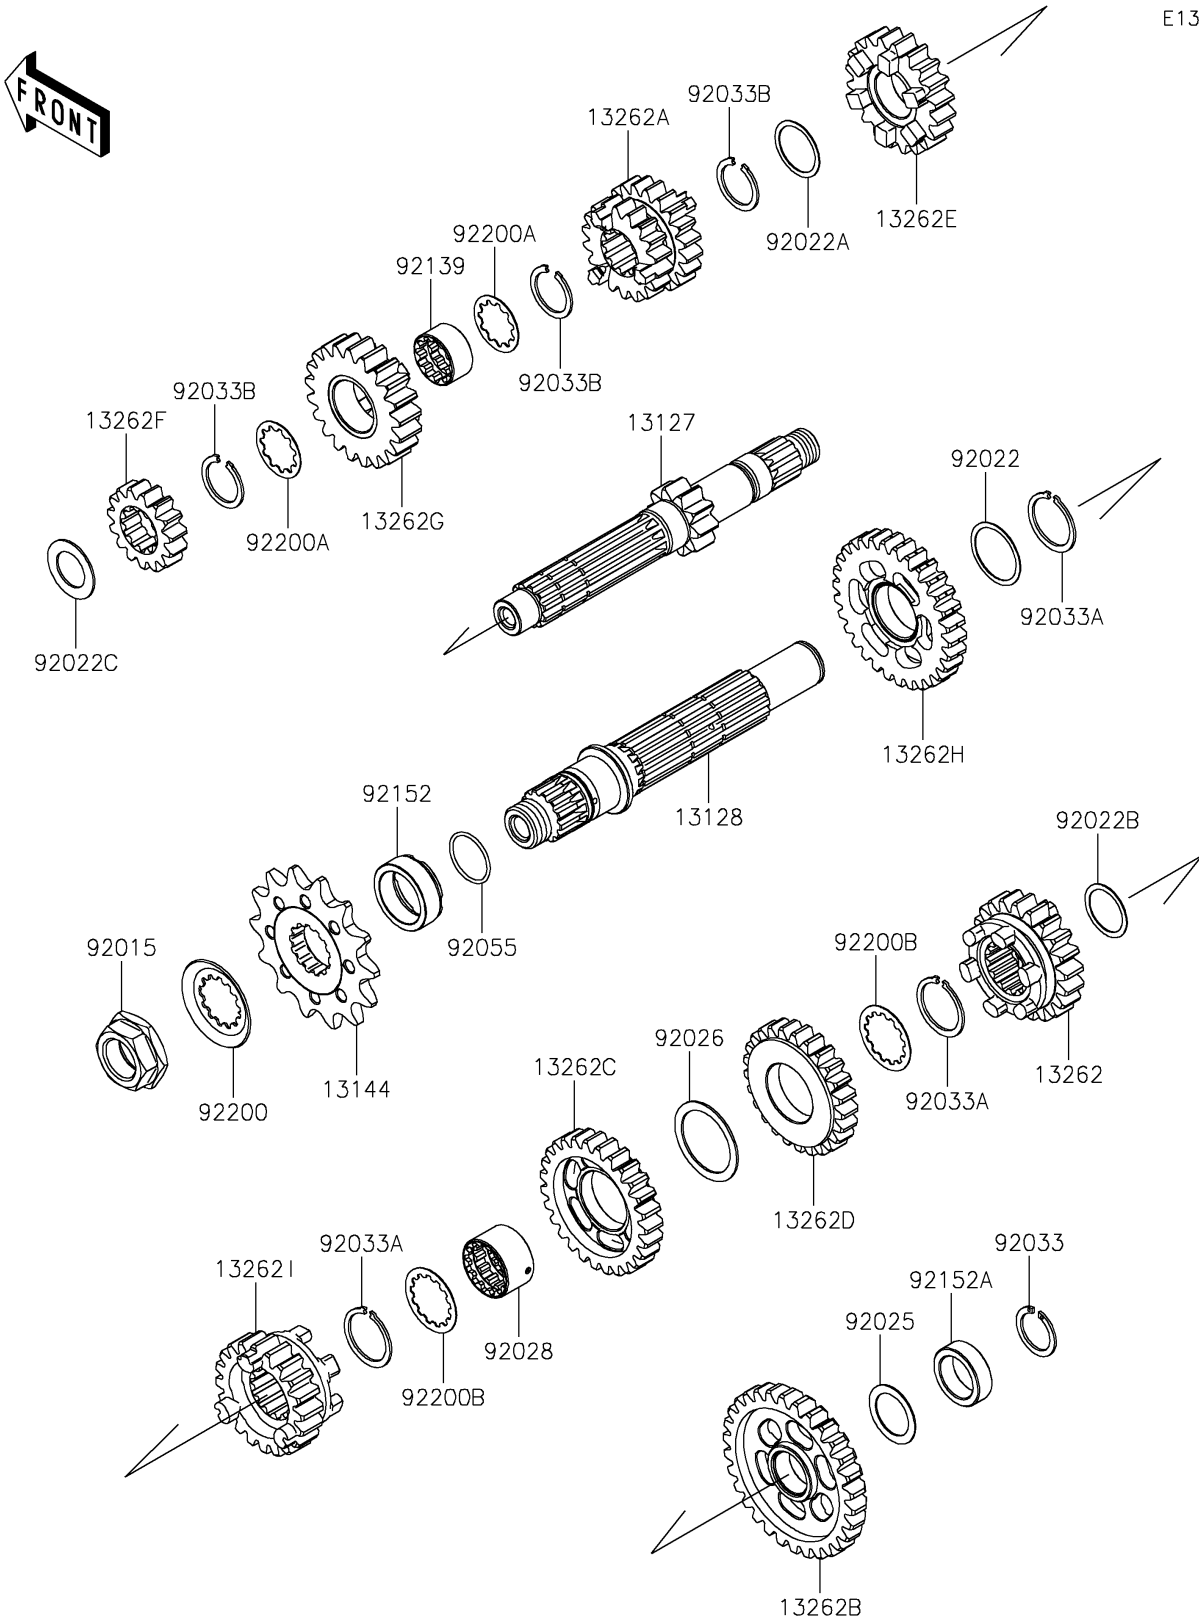

2023 KLX®300 PARTS DIAGRAM

Transmission

E1361

2023 KLX®300 PARTS LIST

Transmission

ITEM NAME	PART NUMBER	QUANTITY
SHAFT-TRANSMISSION INPUT,10T (Ref # 13127)	13127-0712	1
SHAFT-TRANSMISSION OUTPUT (Ref # 13128)	13128-0720	1
SPROCKET-OUTPUT,14T (Ref # 13144)	13144-0586	1
GEAR,OUTPUT 5TH,21T (Ref # 13262)	13262-0483	1
GEAR,INPUT 3RD&4TH,18T&20T (Ref # 13262A)	13262-0549	1
GEAR,OUTPUT LOW,30T (Ref # 13262B)	13262-0597	1
GEAR,OUTPUT 3RD,27T (Ref # 13262C)	13262-0598	1
GEAR,OUTPUT 4TH,25T (Ref # 13262D)	13262-0599	1
GEAR,INPUT 5TH,20T (Ref # 13262E)	13262-0600	1
GEAR,INPUT 2ND,15T (Ref # 13262F)	13262-1499	1
GEAR,INPUT TOP,21T (Ref # 13262G)	13262-1500	1
GEAR,OUTPUT 2ND,30T (Ref # 13262H)	13262-1501	1
GEAR,OUTPUT TOP,20T (Ref # 13262I)	13262-1502	1
NUT,20MM (Ref # 92015)	92015-1963	1
WASHER,25.3X30X0.5 (Ref # 92022)	92022-159	1
WASHER,22.3X27X0.5 (Ref # 92022A)	92022-198	1
WASHER,20.5X25.5X0.5 (Ref # 92022B)	92022-252	1
WASHER,17.3X28X1 (Ref # 92022C)	92022-255	1
SHIM,T=0.7 (Ref # 92025)	92025-1451	1
SPACER,30X38X1.0 (Ref # 92026)	92026-079	1
BUSHING,OUTPUT 3RD&4TH GEAR (Ref # 92028)	92028-1822	1
RING-SNAP,18MM (Ref # 92033)	92033-029	1
RING-SNAP,25MM (Ref # 92033A)	92033-1172	3
RING-SNAP (Ref # 92033B)	92033-1293	3
RING-O,21.5X1.5 (Ref # 92055)	92055-0196	1
BUSHING,INPUT TOP GEAR (Ref # 92139)	92139-0988	1
COLLAR (Ref # 92152)	92152-1350	1
COLLAR,20X28X8.5 (Ref # 92152A)	92152-1357	1
WASHER (Ref # 92200)	92200-0851	1

2023 KLX®300 PARTS LIST

Transmission

ITEM NAME	PART NUMBER	QUANTITY
WASHER,INPUT (Ref # 92200A)	92200-1370	2
WASHER,OUTPUT (Ref # 92200B)	92200-1371	2