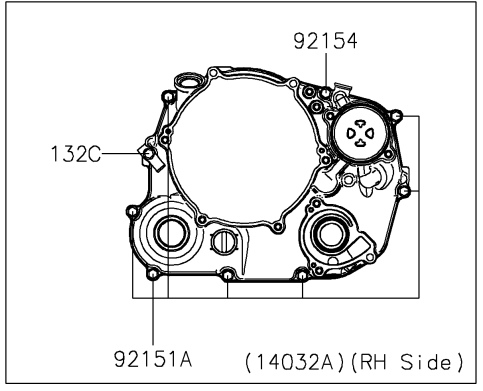

2023 KLX®300 PARTS DIAGRAM

Engine Cover(s)