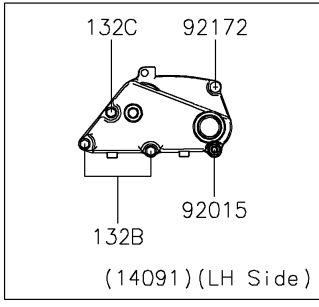

2023 KLX®300 PARTS DIAGRAM

Engine Cover(s)