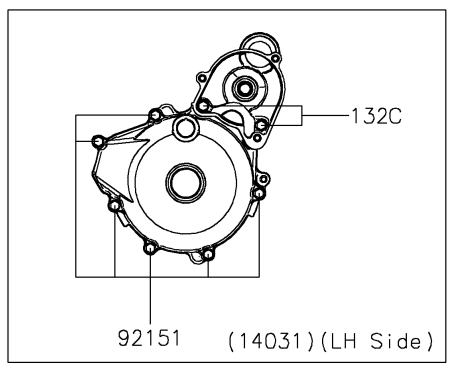

2023 KLX®300 PARTS DIAGRAM

Engine Cover(s)