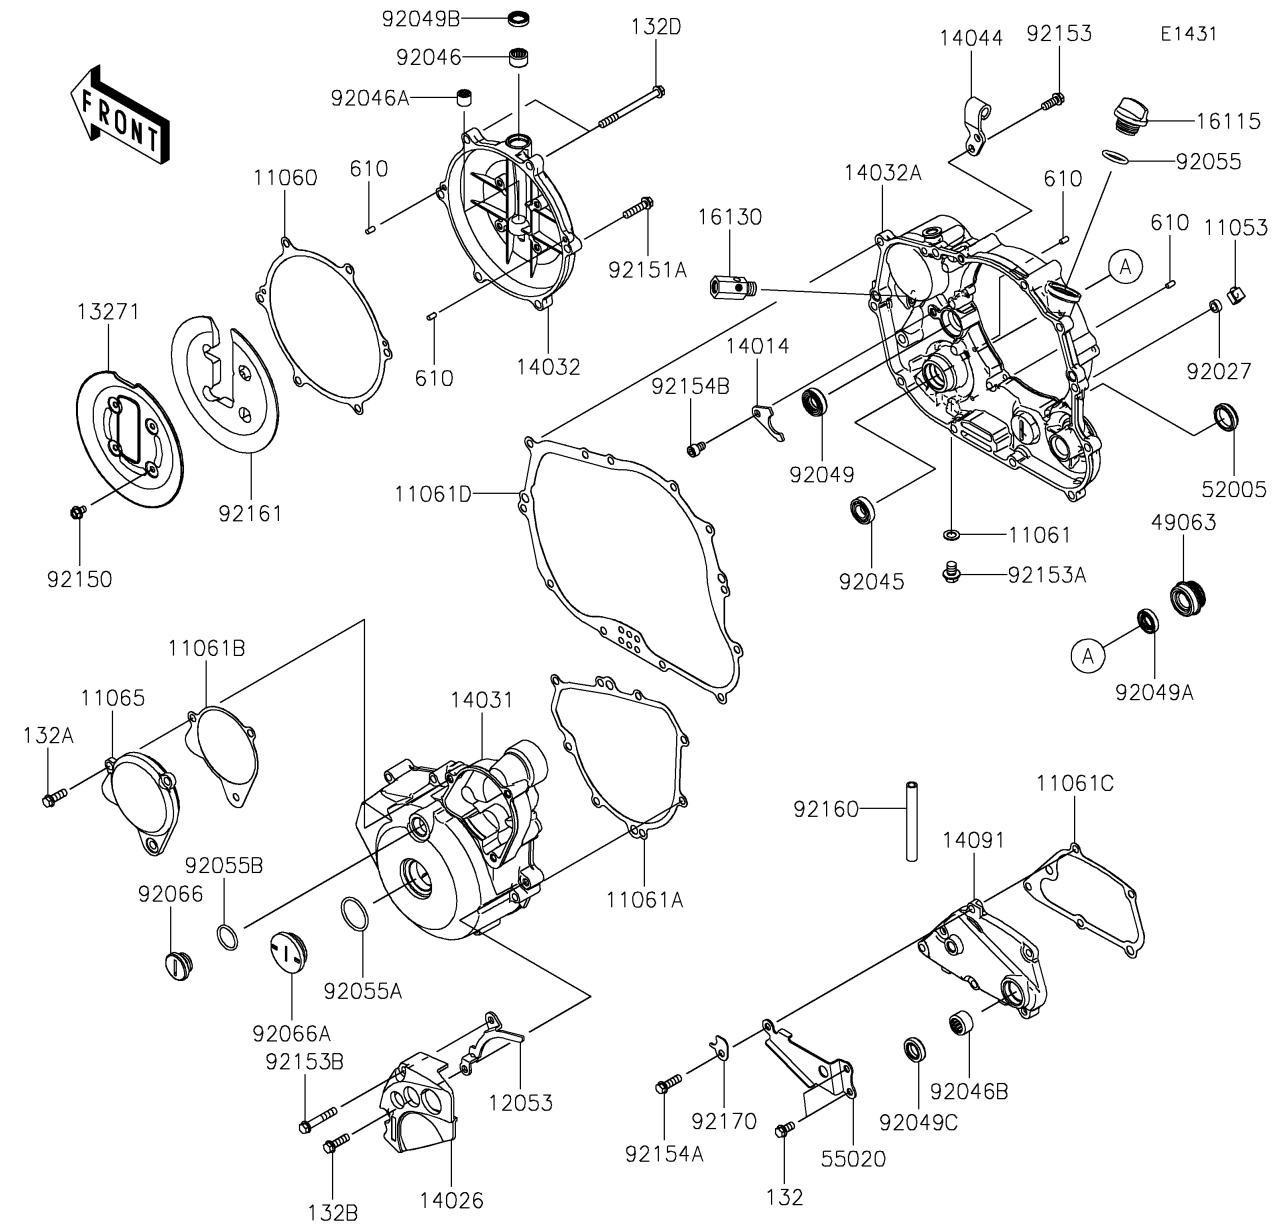

2023 KLX®300 PARTS DIAGRAM

Engine Cover(s)