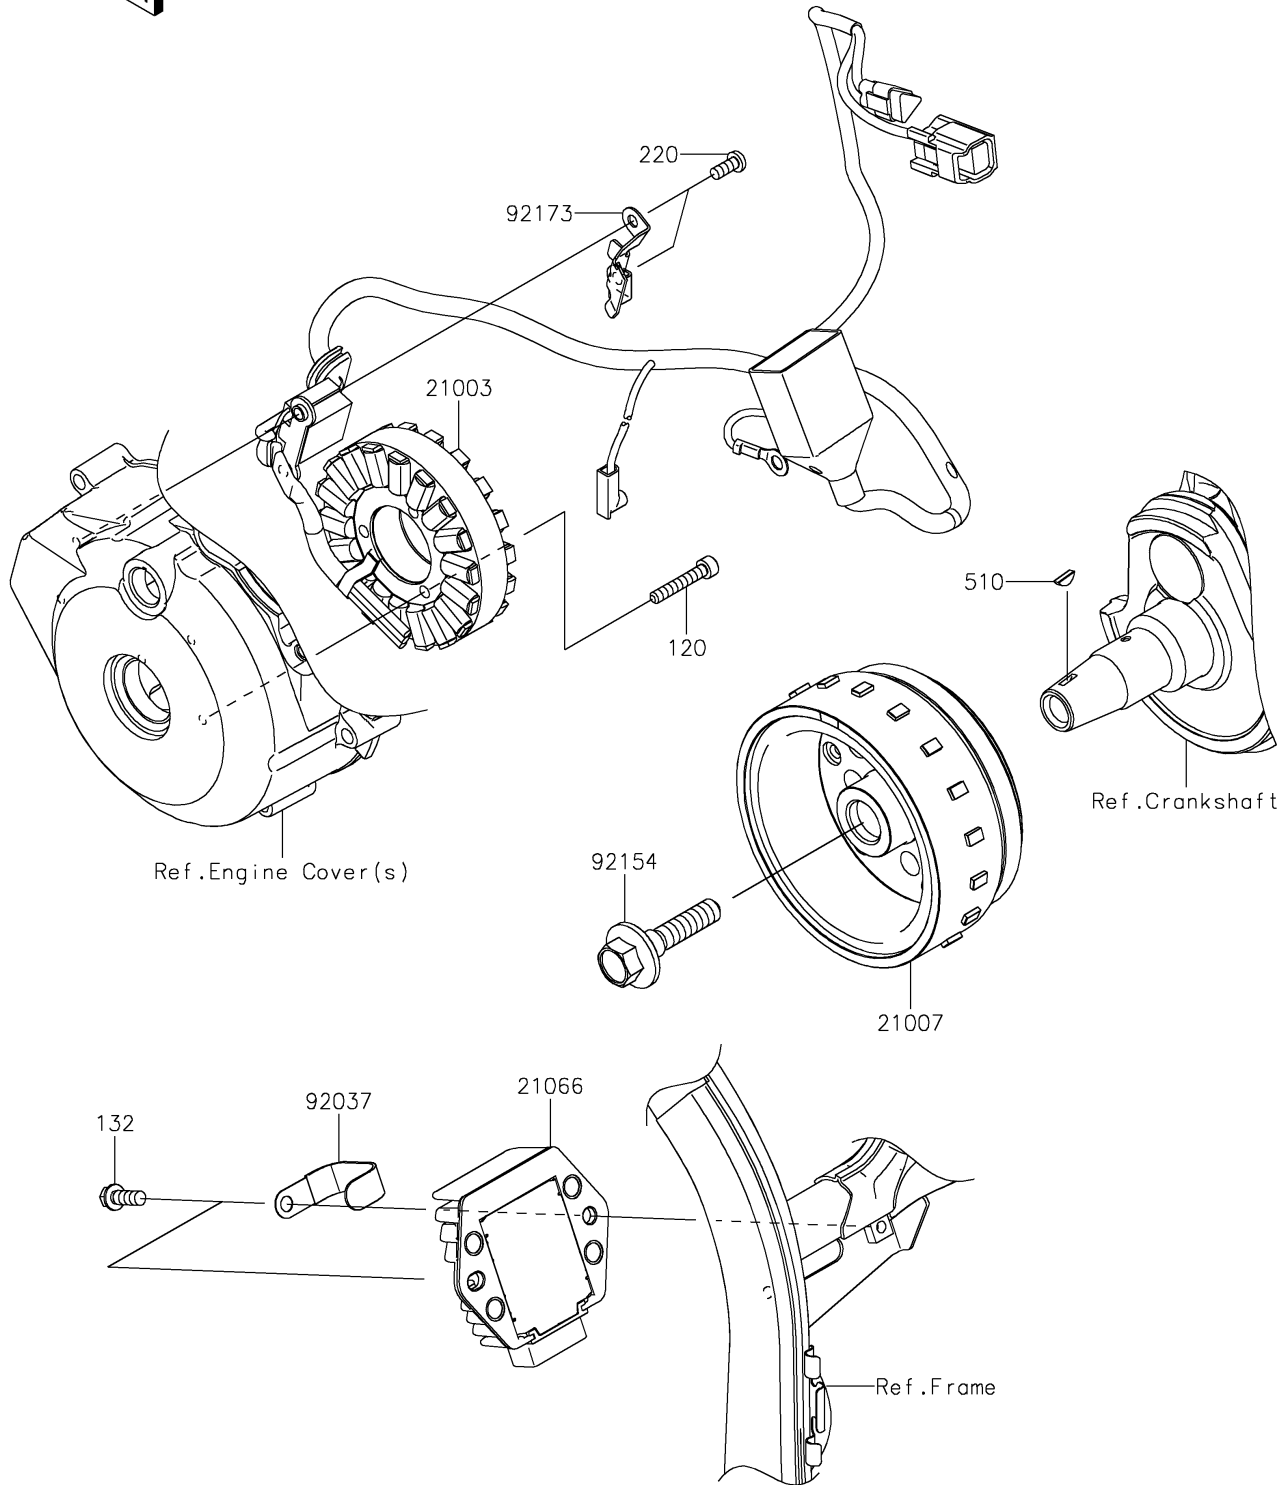

2023 KLX®300 PARTS DIAGRAM

Generator

E1810

2023 KLX®300 PARTS LIST

Generator

ITEM NAME	PART NUMBER	QUANTITY
STATOR (Ref # 21003)	21003-0207	1
ROTOR (Ref # 21007)	21007-0614	1
REGULATOR-VOLTAGE (Ref # 21066)	21066-0781	1
CLAMP (Ref # 92037)	92037-1993	1
BOLT (Ref # 92154)	92154-1309	1
CLAMP (Ref # 92173)	92173-1150	1
BOLT-SOCKET,5X30 (Ref # 120)	120CA0530	3
BOLT-FLANGED-SMALL,6X16 (Ref # 132)	132BA0616	2
SCREW-PAN-CROS,5X12 (Ref # 220)	220AA0512	2
KEY-WOODRUFF (Ref # 510)	510A3100	1