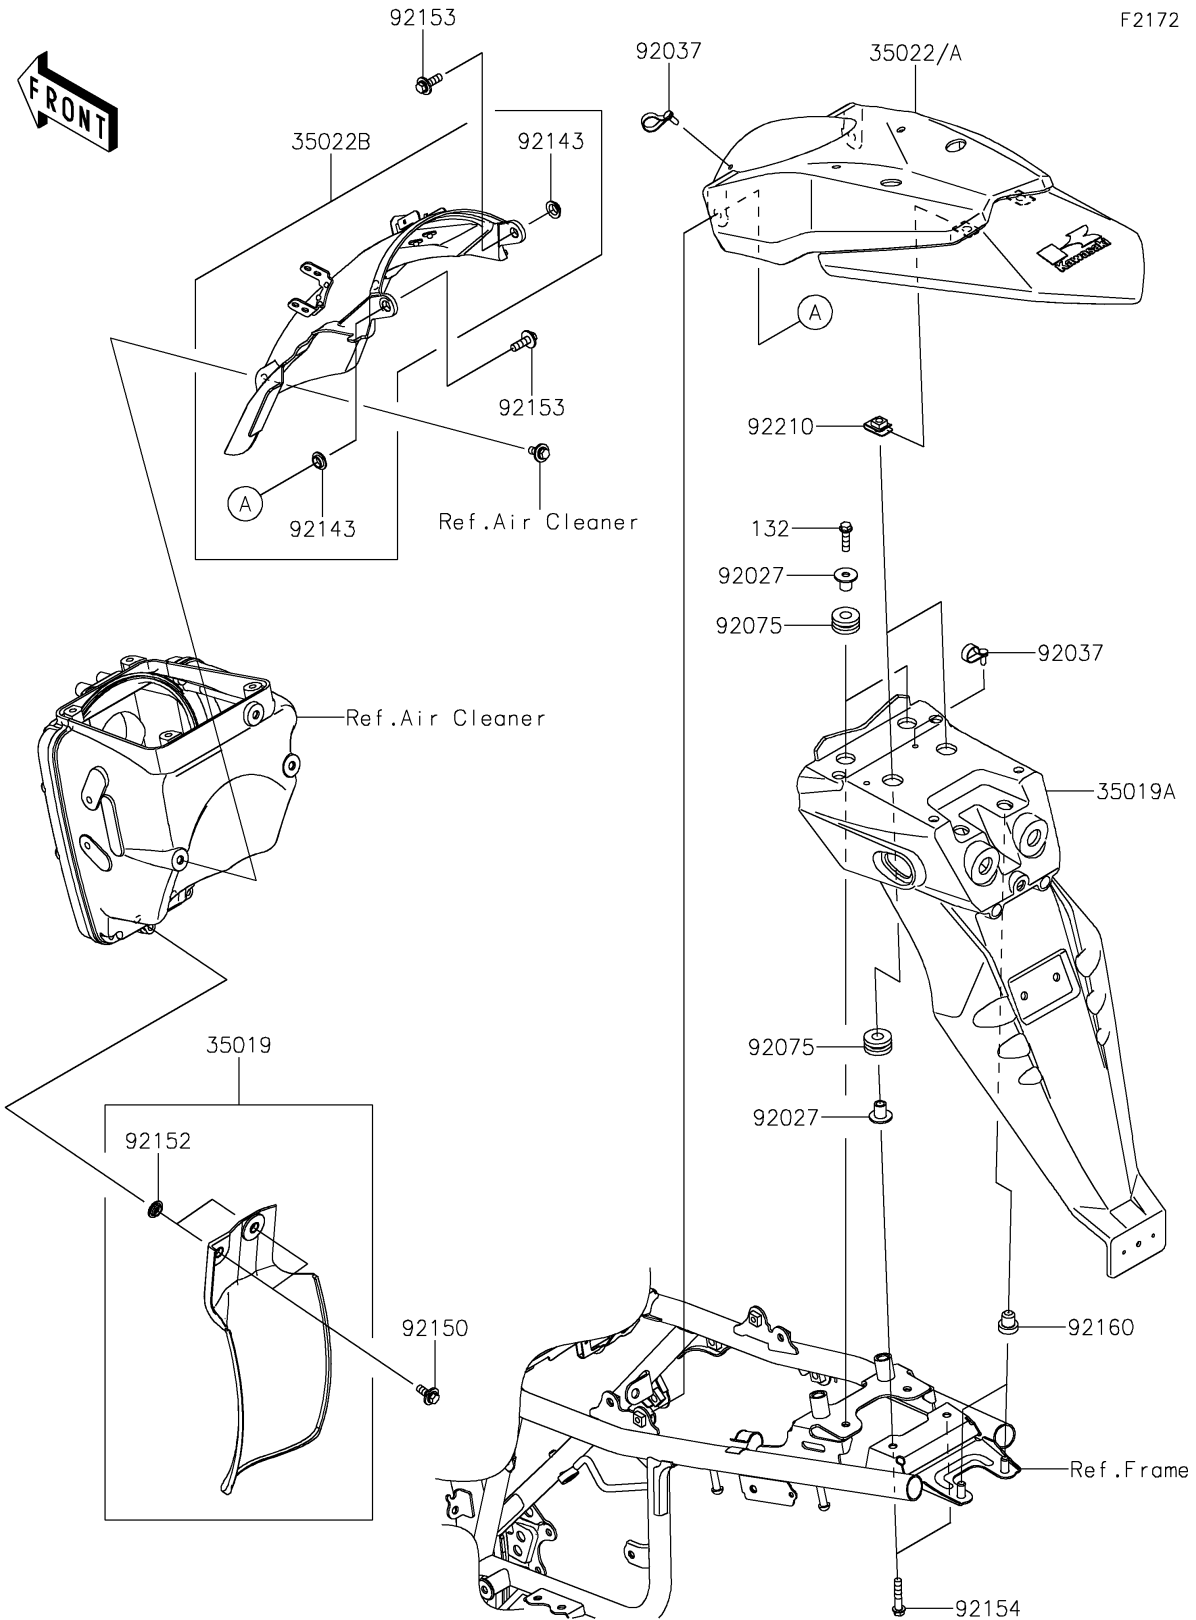

2023 KLX®300 PARTS DIAGRAM

Rear Fender(s)

F2172

2023 KLX®300 PARTS LIST

Rear Fender(s)

ITEM NAME	PART NUMBER	QUANTITY
FLAP,RR FENDER,FR (Ref # 35019)	35019-0004	1
FLAP,RR (Ref # 35019A)	35019-0691	1
FENDER-COMP-REAR,RR,L.GREEN (Ref # 35022)	35022-0039-290	1
FENDER-COMP-REAR,FR (Ref # 35022B)	35022-0114	1
COLLAR,6.5X10X14.1 (Ref # 92027)	92027-1183	4
CLAMP,SPEED,L=58 (Ref # 92037)	92037-1163	2
DAMPER,10X24X12 (Ref # 92075)	92075-1690	4
COLLAR (Ref # 92143)	92143-1196	2
BOLT,FLANGED,6X16 (Ref # 92150)	92150-1506	2
COLLAR,8.8X11.2X4 (Ref # 92152)	92152-0909	4
BOLT,6X20 (Ref # 92153)	92153-0502	2
BOLT,FLANGED,6X30 (Ref # 92154)	92154-1080	2
DAMPER (Ref # 92160)	92160-1303	2
NUT,6MM (Ref # 92210)	92210-0474	2
BOLT-FLANGED-SMALL,6X22 (Ref # 132)	132BA0622	2