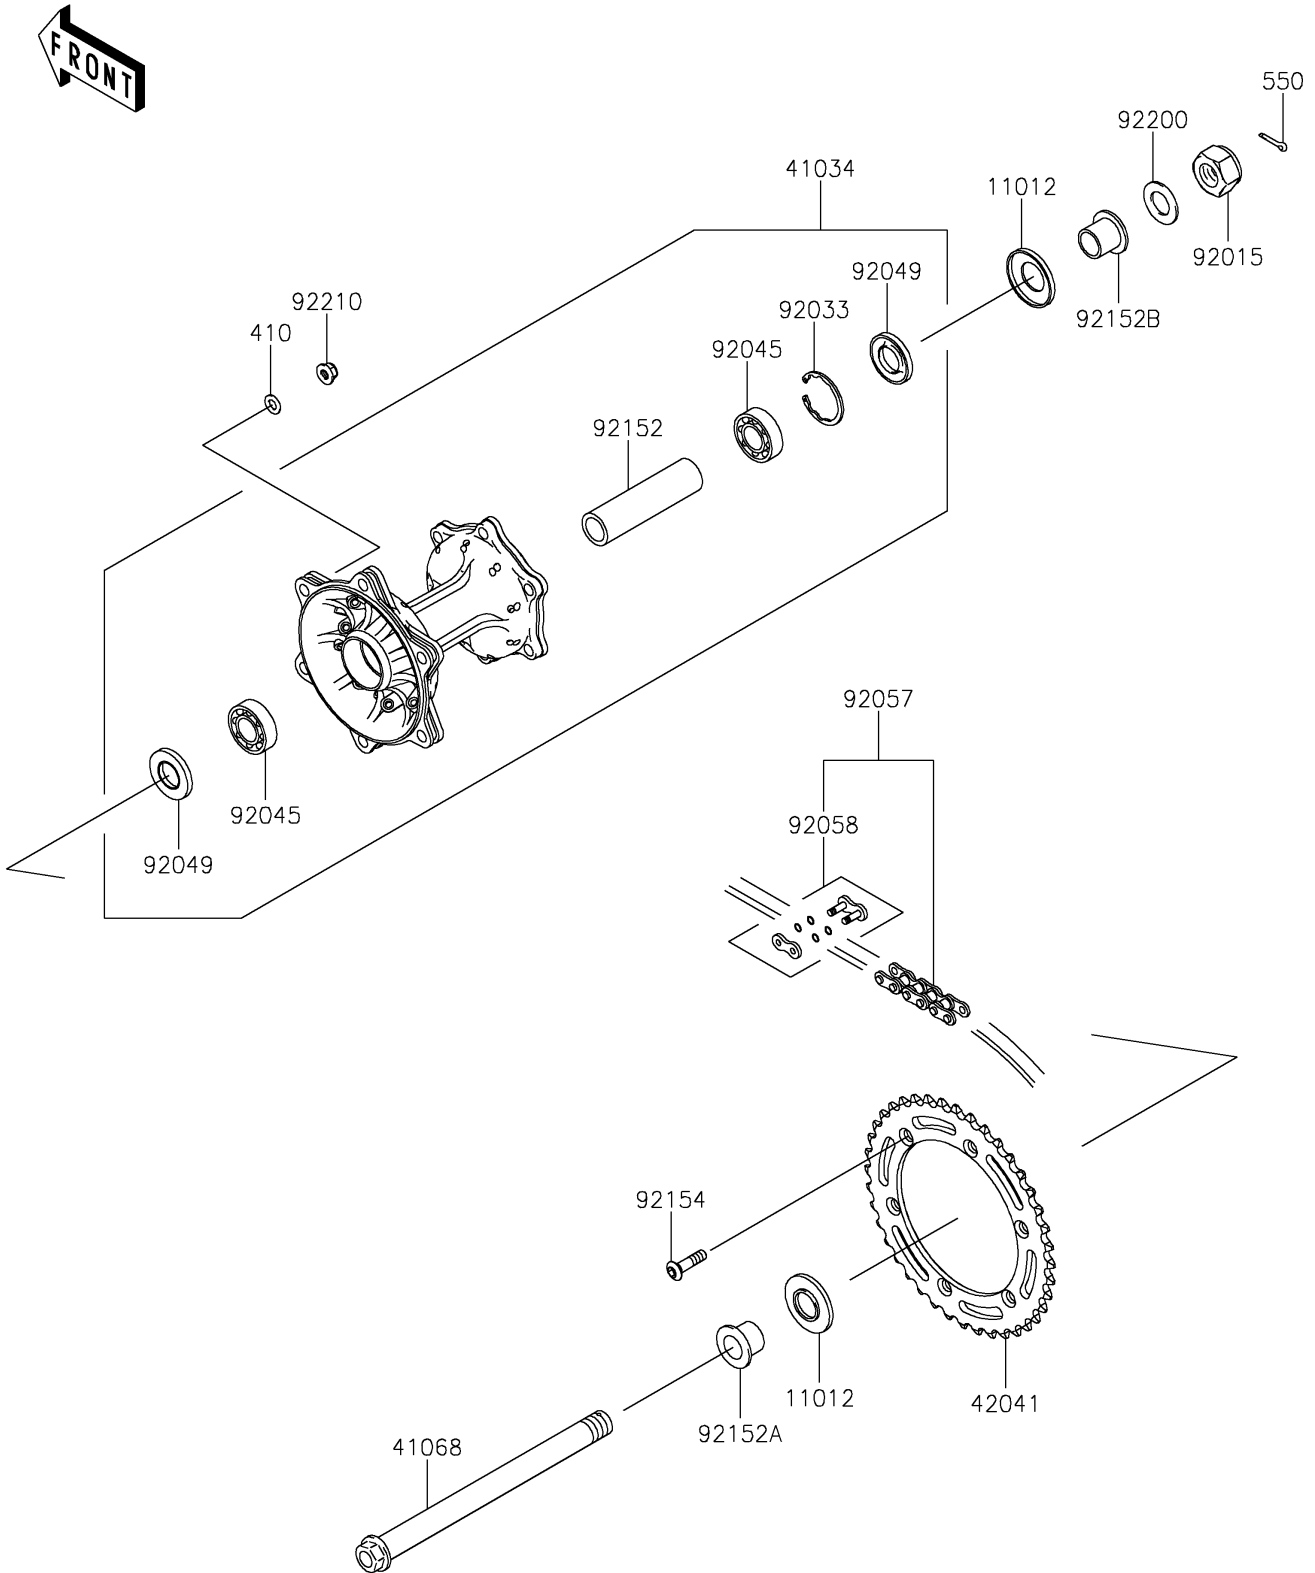

2023 KLX®300 PARTS DIAGRAM

Rear Hub

F2240

2023 KLX®300 PARTS LIST

Rear Hub

ITEM NAME	PART NUMBER	QUANTITY
CAP,AXLE (Ref # 11012)	11012-1581	2
DRUM-ASSY,REAR BRAKE (Ref # 41034)	41034-0044	1
AXLE,RR,20X250 (Ref # 41068)	41068-0602	1
SPROCKET-HUB,40T (Ref # 42041)	42041-0183	1
NUT,LOCK,20MM (Ref # 92015)	92015-1770	1
RING-SNAP,42MM (Ref # 92033)	92033-1041	1
BEARING-BALL,6004X8JRLX2/3A (Ref # 92045)	92045-1239	2
SEAL-OIL,BJNC2 25425 (Ref # 92049)	92049-1203	2
CHAIN,DRIVE,EK520SR-O2X106L (Ref # 92057)	92057-0019	1
JOINT-CHAIN,DRIVE (Ref # 92058)	92058-1102	1
COLLAR,REAR BRAKE DRUM,L=105 (Ref # 92152)	92152-0529	1
COLLAR,RR AXLE,LH,L=22 (Ref # 92152A)	92152-0734	1
COLLAR,RR AXLE,RH,L=20 (Ref # 92152B)	92152-0735	1
BOLT,SOCKET,8X28 (Ref # 92154)	92154-4183	6
WASHER,20.2X36X2 (Ref # 92200)	92200-1146	1
NUT,FLANGED,LOCK,8MM (Ref # 92210)	92210-0493	6
WASHER-PLAIN-SMALL,8MM (Ref # 410)	410AA0800	6
PIN-COTTER,3.0X25 (Ref # 550)	550AA3025	1