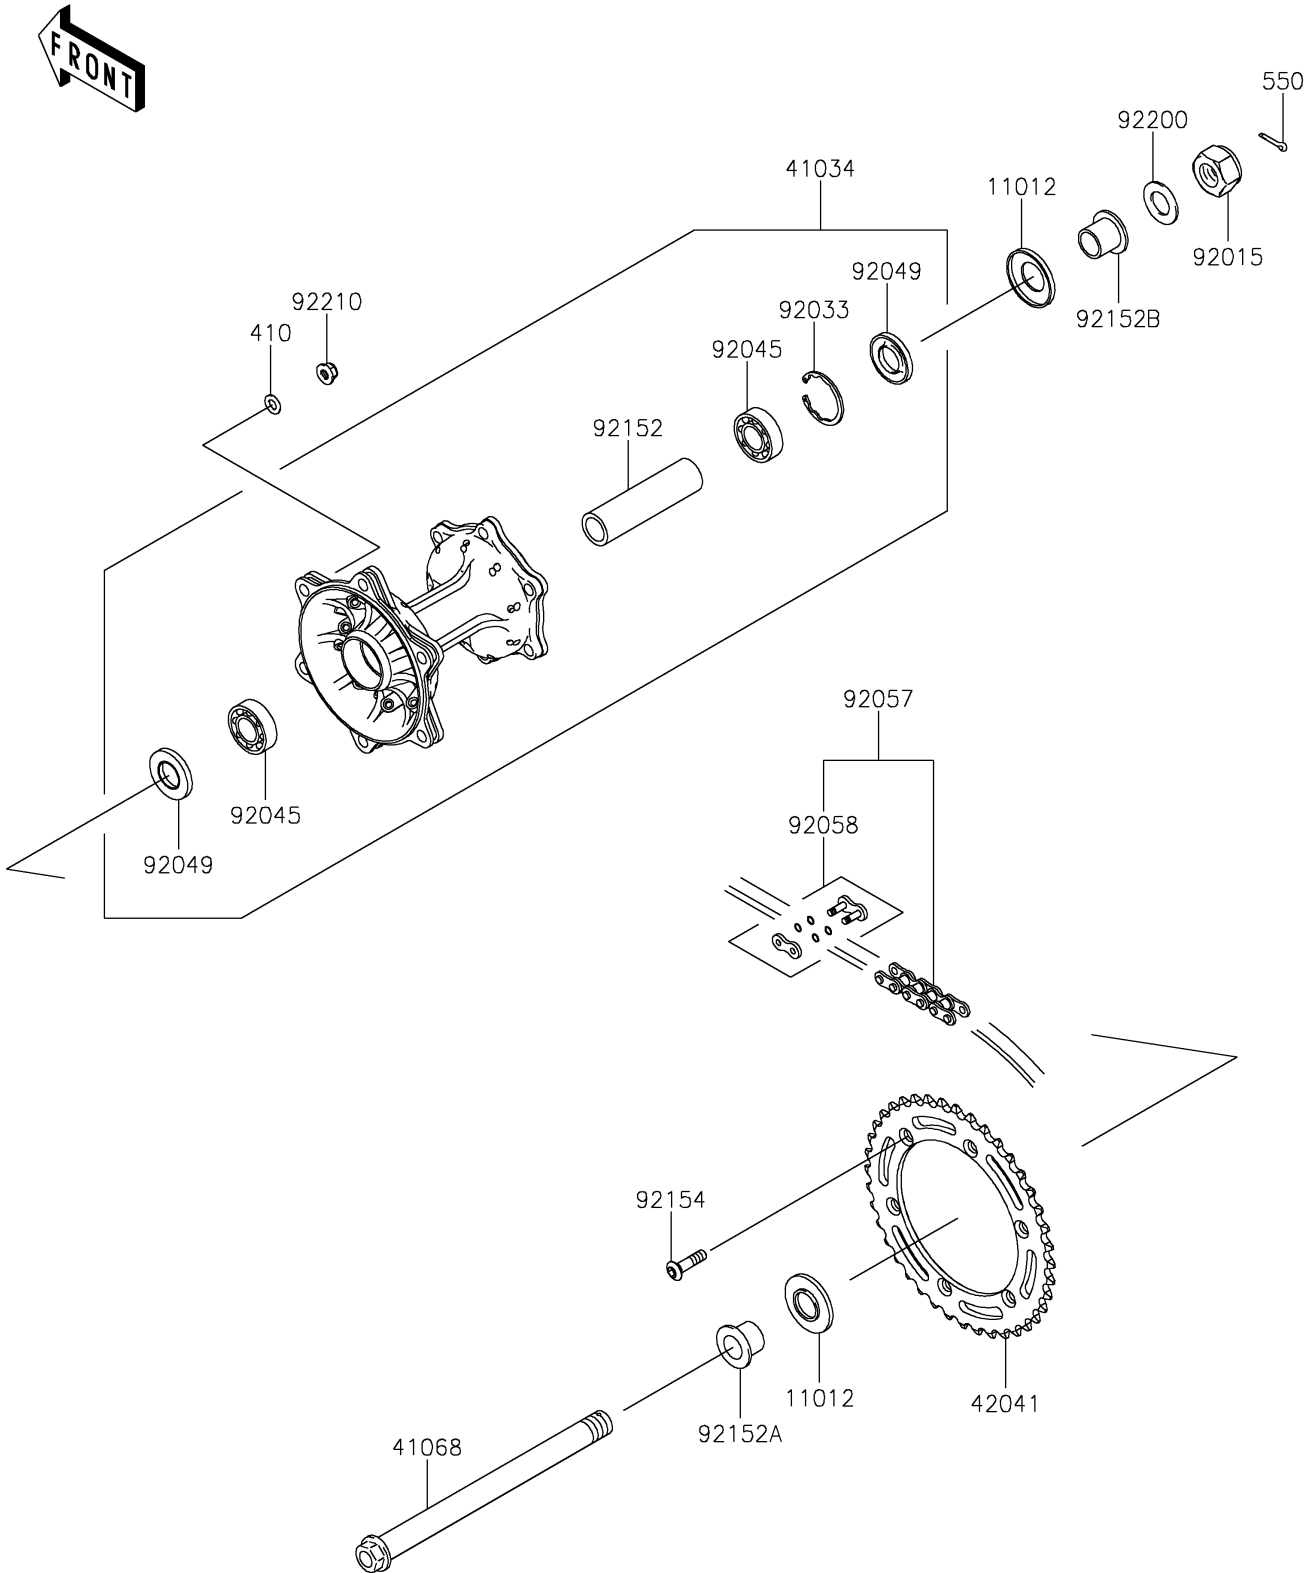

# 2023 KLX®300 PARTS DIAGRAM

Rear Hub

F2240

## 2023 KLX®300 PARTS LIST

### Rear Hub

ITEM NAME	PART NUMBER	QUANTITY
CAP,AXLE (Ref # 11012)	11012-1581	2
DRUM-ASSY,REAR BRAKE (Ref # 41034)	41034-0044	1
AXLE,RR,20X250 (Ref # 41068)	41068-0602	1
SPROCKET-HUB,40T (Ref # 42041)	42041-0183	1
NUT,LOCK,20MM (Ref # 92015)	92015-1770	1
RING-SNAP,42MM (Ref # 92033)	92033-1041	1
BEARING-BALL,6004X8JRLX2/3A (Ref # 92045)	92045-1239	2
SEAL-OIL,BJNC2 25425 (Ref # 92049)	92049-1203	2
CHAIN,DRIVE,EK520SR-O2X106L (Ref # 92057)	92057-0019	1
JOINT-CHAIN,DRIVE (Ref # 92058)	92058-1102	1
COLLAR,REAR BRAKE DRUM,L=105 (Ref # 92152)	92152-0529	1
COLLAR,RR AXLE,LH,L=22 (Ref # 92152A)	92152-0734	1
COLLAR,RR AXLE,RH,L=20 (Ref # 92152B)	92152-0735	1
BOLT,SOCKET,8X28 (Ref # 92154)	92154-4183	6
WASHER,20.2X36X2 (Ref # 92200)	92200-1146	1
NUT,FLANGED,LOCK,8MM (Ref # 92210)	92210-0493	6
WASHER-PLAIN-SMALL,8MM (Ref # 410)	410AA0800	6
PIN-COTTER,3.0X25 (Ref # 550)	550AA3025	1