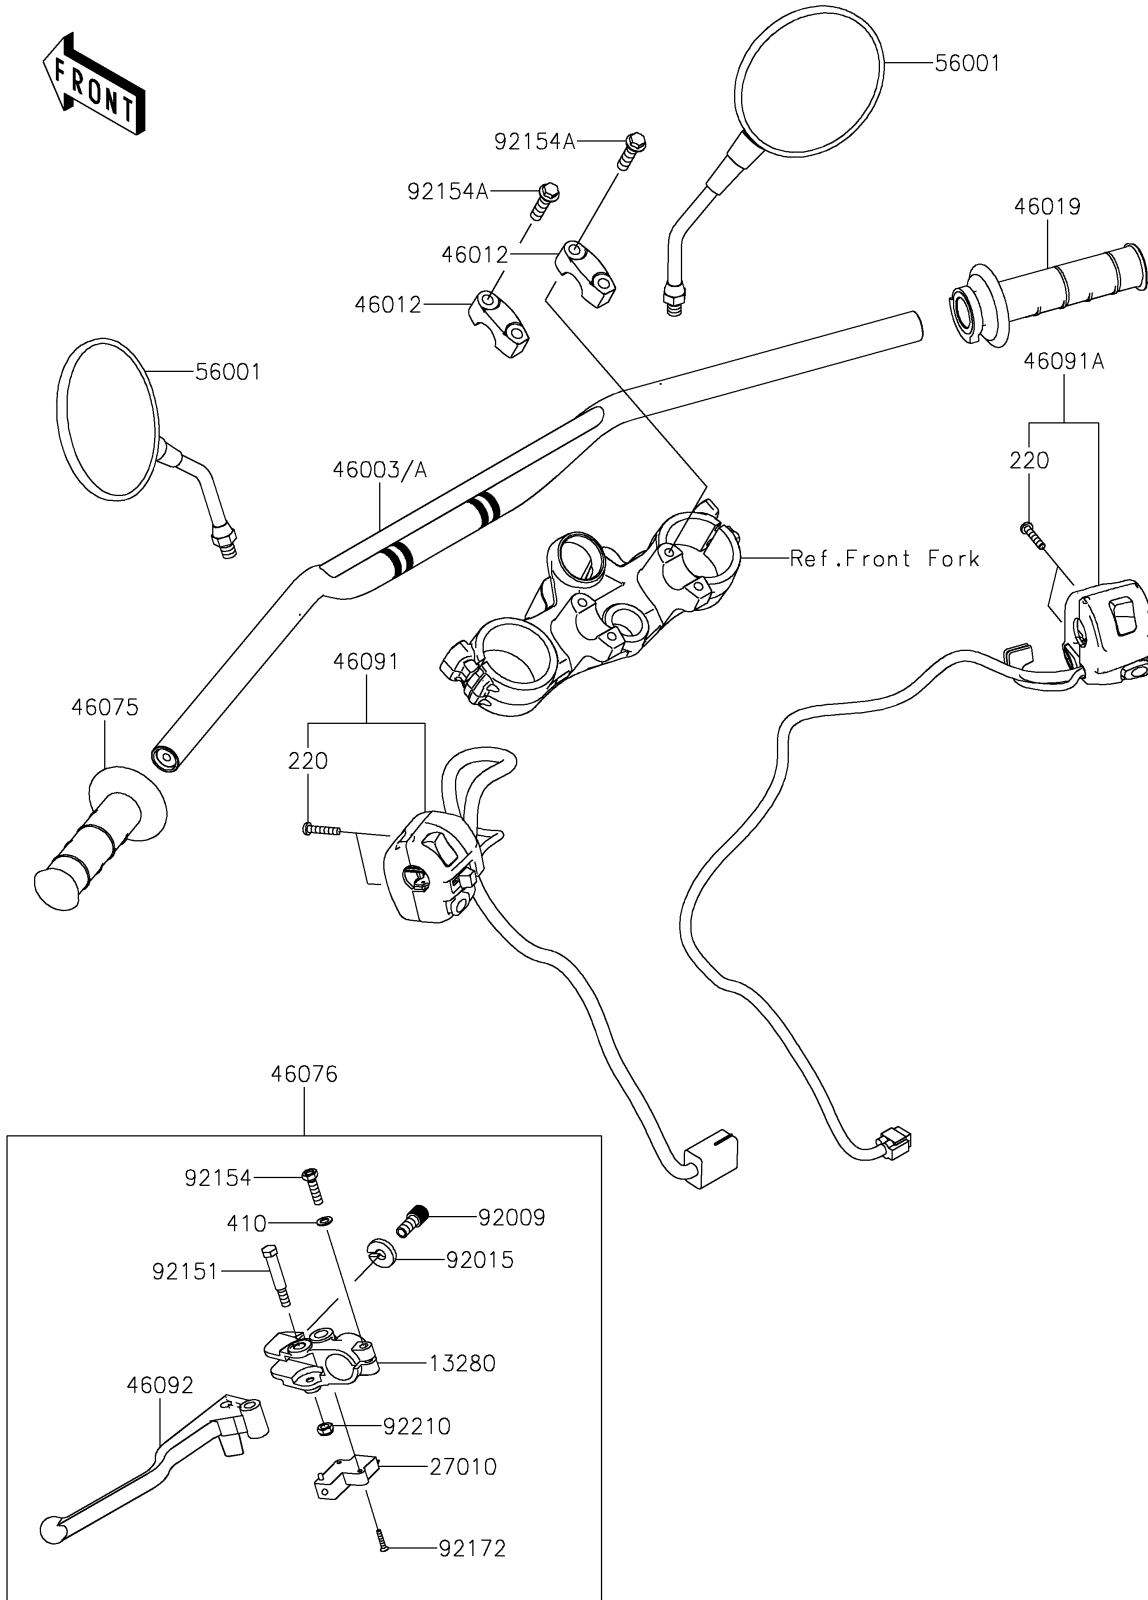

2023 KLX®300 PARTS DIAGRAM

Handlebar

F2310

2023 KLX®300 PARTS LIST

Handlebar

ITEM NAME	PART NUMBER	QUANTITY
HOLDER,CLUTCH LEVER (Ref # 13280)	13280-0105	1
SWITCH,CLUTCH (Ref # 27010)	27010-0729	1
HANDLE,P.SILVER (Ref # 46003A)	46003-0789-458	1
HOLDER-HANDLE,UPP,F.S.BLACK (Ref # 46012)	46012-0101-18R	2
GRIP-ASSY,THROTTLE (Ref # 46019)	46019-0026	1
GRIP,LH (Ref # 46075)	46075-0082	1
LEVER-ASSY-GRIP,CLUTCH (Ref # 46076)	46076-0148	1
HOUSING-ASSY-CONTROL,LH (Ref # 46091)	46091-0533	1
HOUSING-ASSY-CONTROL,RH (Ref # 46091A)	46091-0534	1
LEVER-GRIP,CLUTCH (Ref # 46092)	46092-0050	1
MIRROR-ASSY (Ref # 56001)	56001-1285	2
SCREW,CABLE ADJUST,8MM,BLACK (Ref # 92009)	92009-1134	1
NUT,CABLE ADJUST LOCK,8MM,BLK (Ref # 92015)	92015-1197	1
BOLT,LEVER SET (Ref # 92151)	92151-1986	1
BOLT,UPSET,6X22 (Ref # 92154)	92154-1422	1
BOLT,FLANGED,8X30 (Ref # 92154A)	92154-3840	4
SCREW-CSK-CROS,3X16 (Ref # 92172)	92172-1187	2
NUT,LOCK,6MM (Ref # 92210)	92210-1551	1
SCREW-PAN-CROS,5X25 (Ref # 220)	220AB0525	4
WASHER-PLAIN-SMALL,6MM (Ref # 410)	410AB0600	1