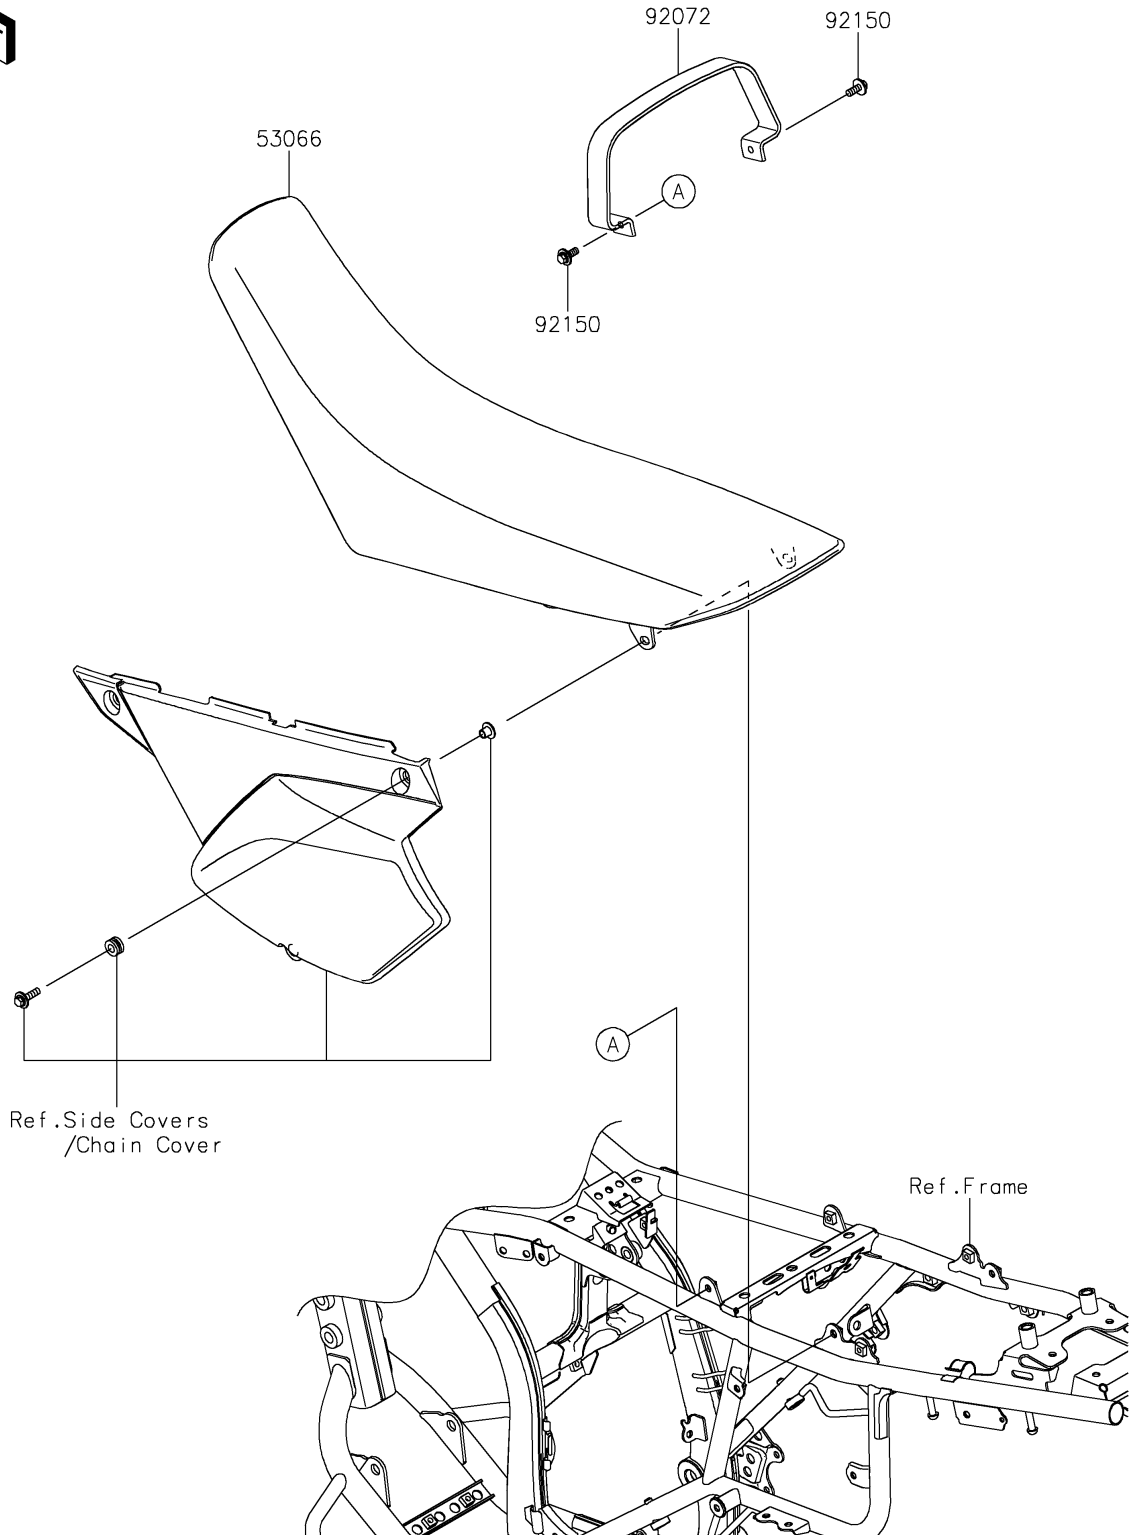

2023 KLX®300 PARTS DIAGRAM

Seat

F2510

2023 KLX®300 PARTS LIST

Seat

ITEM NAME	PART NUMBER	QUANTITY
SEAT-ASSY,DUAL,BLACK+WHT (Ref # 53066)	53066-0697-MW	1
BAND,BLACK (Ref # 92072)	92072-0880-MA	1
BOLT,FLANGED,6X16 (Ref # 92150)	92150-1506	2