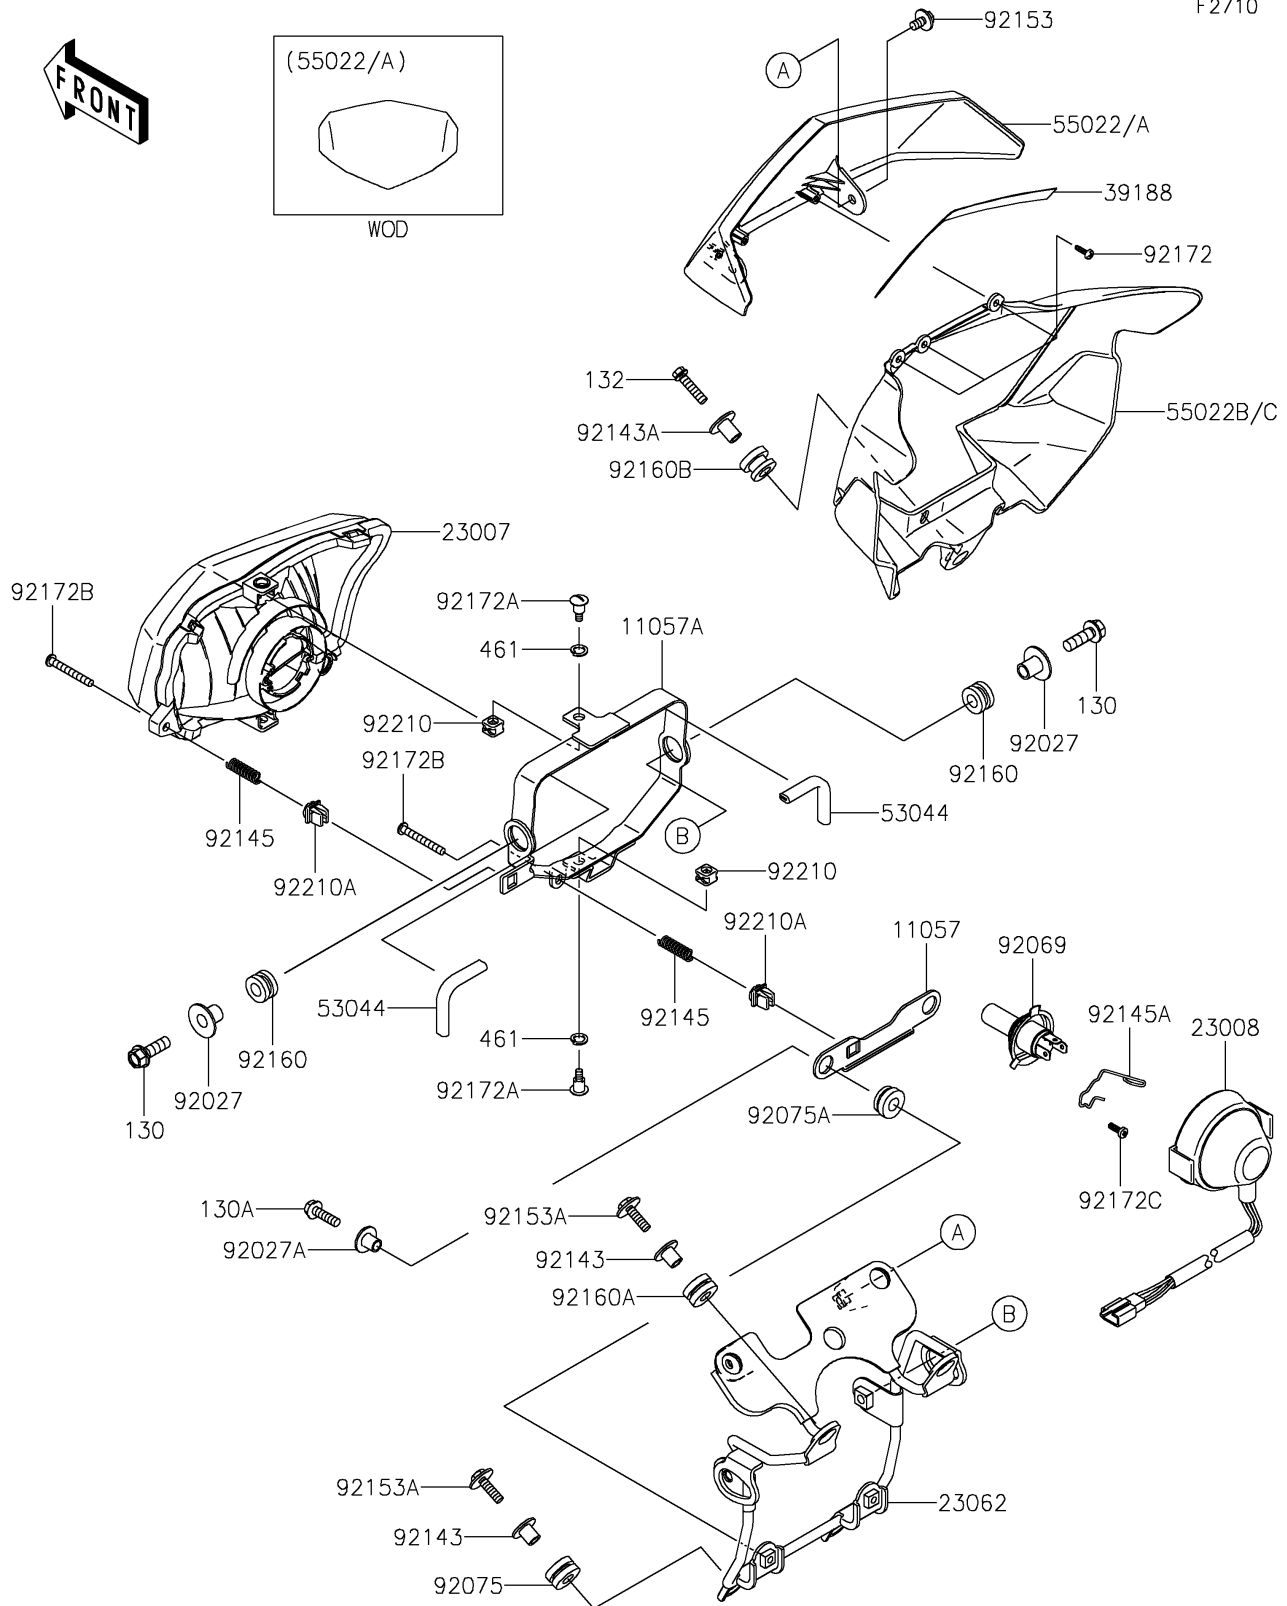

2023 KLX®300 PARTS DIAGRAM

Headlight(s)

F2710

2023 KLX®300 PARTS LIST

Headlight(s)

ITEM NAME	PART NUMBER	QUANTITY
BRACKET,HEAD LAMP,LWR PLATE (Ref # 11057)	11057-1035	1
BRACKET,HEAD LAMP,BIG PLATE (Ref # 11057A)	11057-1036	1
LENS-COMP,HEAD LAMP (Ref # 23007)	23007-0109	1
SOCKET-ASSY,HEAD LAMP (Ref # 23008)	23008-0089	1
BRACKET-COMP,HEAD LAMP&METER (Ref # 23062)	23062-1308	1
TAPE (Ref # 39188)	39188-0011	1
TRIM,L=90 (Ref # 53044)	53044-0033	2
COVER-HEAD LAMP,UPP,B.WHITE (Ref # 55022)	55022-0044-266	1
COVER-HEAD LAMP,LWR,L.GREEN (Ref # 55022B)	55022-0052-290	1
COLLAR,L=14 (Ref # 92027)	92027-1134	2
COLLAR,FLANGED,L=12.1,BLACK (Ref # 92027A)	92027-1651	2
BULB,12V 60/55W,H4 (Ref # 92069)	92069-0050	1
DAMPER (Ref # 92075)	92075-209	2
DAMPER (Ref # 92075A)	92075-277	2
COLLAR (Ref # 92143)	92143-1353	4
COLLAR (Ref # 92143A)	92143-1960	1
SPRING,FOCUS ADJUSTING (Ref # 92145)	92145-0565	2
SPRING (Ref # 92145A)	92145-0753	1
BOLT,6X12 (Ref # 92153)	92153-0503	2
BOLT,UPSET-WP,6X22 (Ref # 92153A)	92153-0640	4
DAMPER (Ref # 92160)	92160-1007	2
DAMPER,10X20X12 (Ref # 92160A)	92160-1167	2
DAMPER (Ref # 92160B)	92160-1615	1
SCREW,TAPPING,4X12 (Ref # 92172)	92172-0233	3
SCREW,5X16.7 (Ref # 92172A)	92172-0345	2
SCREW,5X45 (Ref # 92172B)	92172-0346	2
SCREW (Ref # 92172C)	92172-0456	1
NUT,PLASTIC (Ref # 92210)	92210-0426	2
NUT,5MM (Ref # 92210A)	92210-0427	2

2023 KLX®300 PARTS LIST

Headlight(s)

ITEM NAME	PART NUMBER	QUANTITY
BOLT-FLANGED,8X25 (Ref # 130)	130BA0825	2
BOLT-FLANGED,6X22 (Ref # 130A)	130BB0622	2
BOLT-FLANGED-SMALL,6X25 (Ref # 132)	132BB0625	1
WASHER-SPRING,8MM (Ref # 461)	461DA0800	2