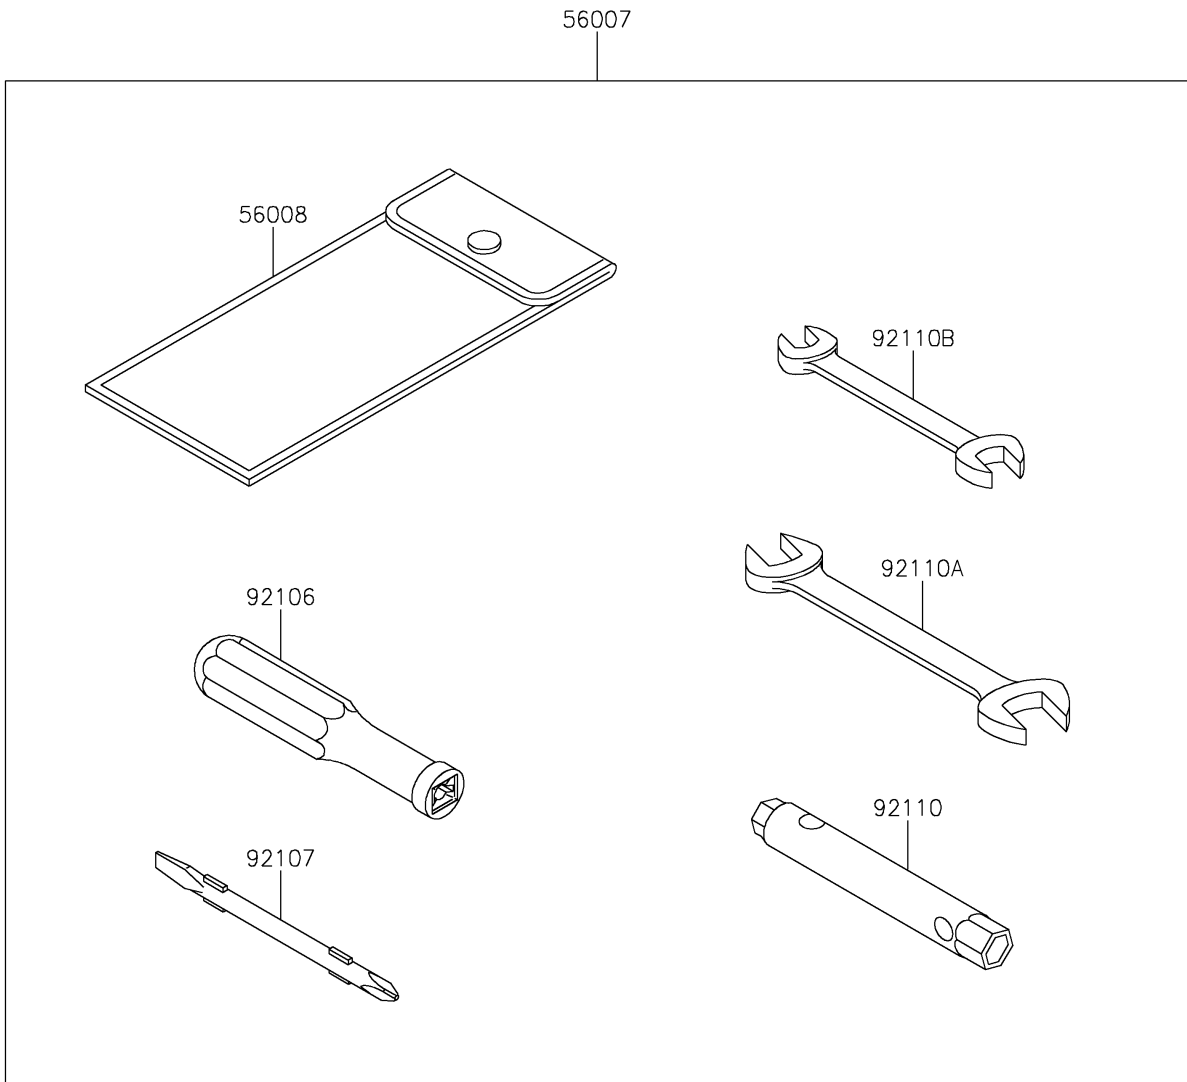

2023 KLX®300 PARTS DIAGRAM

Owner's Tools

F2810

2023 KLX®300 PARTS LIST

Owner's Tools

ITEM NAME	PART NUMBER	QUANTITY
TOOL-KIT (Ref # 56007)	56007-0178	1
BAG,TOOL (Ref # 56008)	56008-0036	1
GASKET-LIQUID,TB1211F,CLEAR (Ref # 92104)	92104-0004	1
GASKET-LIQUID,TB1216B,BLACK (Ref # 92104A)	92104-1064	1
GRIP-SCREW DRIVER (Ref # 92106)	92106-0004	1
TOOL-DRIVER,#2PHILLIPS&SLOT (Ref # 92107)	92107-0019	1
TOOL-WRENCH,BOX,8X10 (Ref # 92110)	92110-0049	1
TOOL-WRENCH,OPEN END,14X17 (Ref # 92110A)	92110-0057	1
TOOL-WRENCH,OPEN END,10X12 (Ref # 92110B)	92110-0564	1