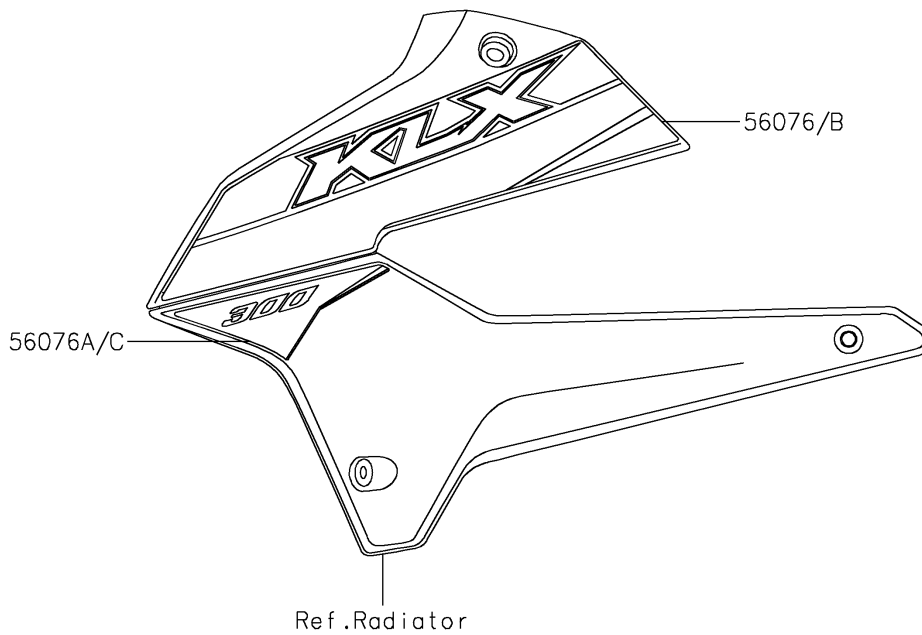

2023 KLX®300 PARTS DIAGRAM

Decals(Green)(DPFNN/DPFNL)

F2861

2023 KLX®300 PARTS LIST

Decals(Green)(DPFNN/DPFNL)

ITEM NAME	PART NUMBER	QUANTITY
MARK,KAWASAKI (Ref # 56054)	56054-2939	1
PATTERN,SHROUD,LH,UPP (Ref # 56076)	56076-7100	1
PATTERN,SHROUD,LH,LWR (Ref # 56076A)	56076-7101	1
PATTERN,SHROUD,RH,UPP (Ref # 56076B)	56076-7102	1
PATTERN,SHROUD,RH,LWR (Ref # 56076C)	56076-7103	1