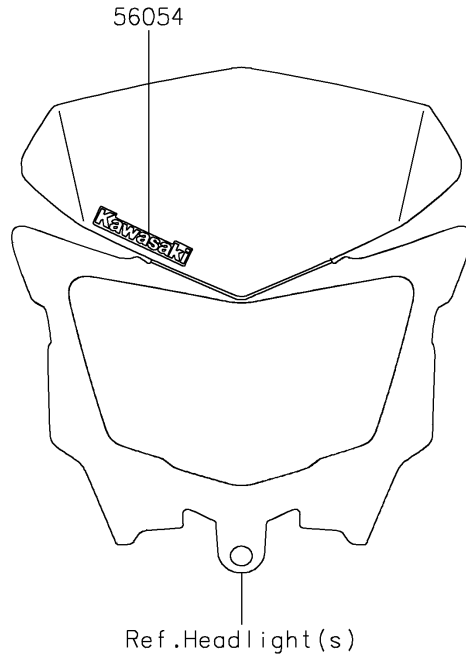

2023 KLX®300 PARTS DIAGRAM

Decals(Green)(DPFNN/DPFNL)

F2861

2023 KLX®300 PARTS LIST

Decals(Green)(DPFNN/DPFNL)

ITEM NAME	PART NUMBER	QUANTITY
MARK,KAWASAKI (Ref # 56054)	56054-2939	1
PATTERN,SHROUD,LH,UPP (Ref # 56076)	56076-7100	1
PATTERN,SHROUD,LH,LWR (Ref # 56076A)	56076-7101	1
PATTERN,SHROUD,RH,UPP (Ref # 56076B)	56076-7102	1
PATTERN,SHROUD,RH,LWR (Ref # 56076C)	56076-7103	1