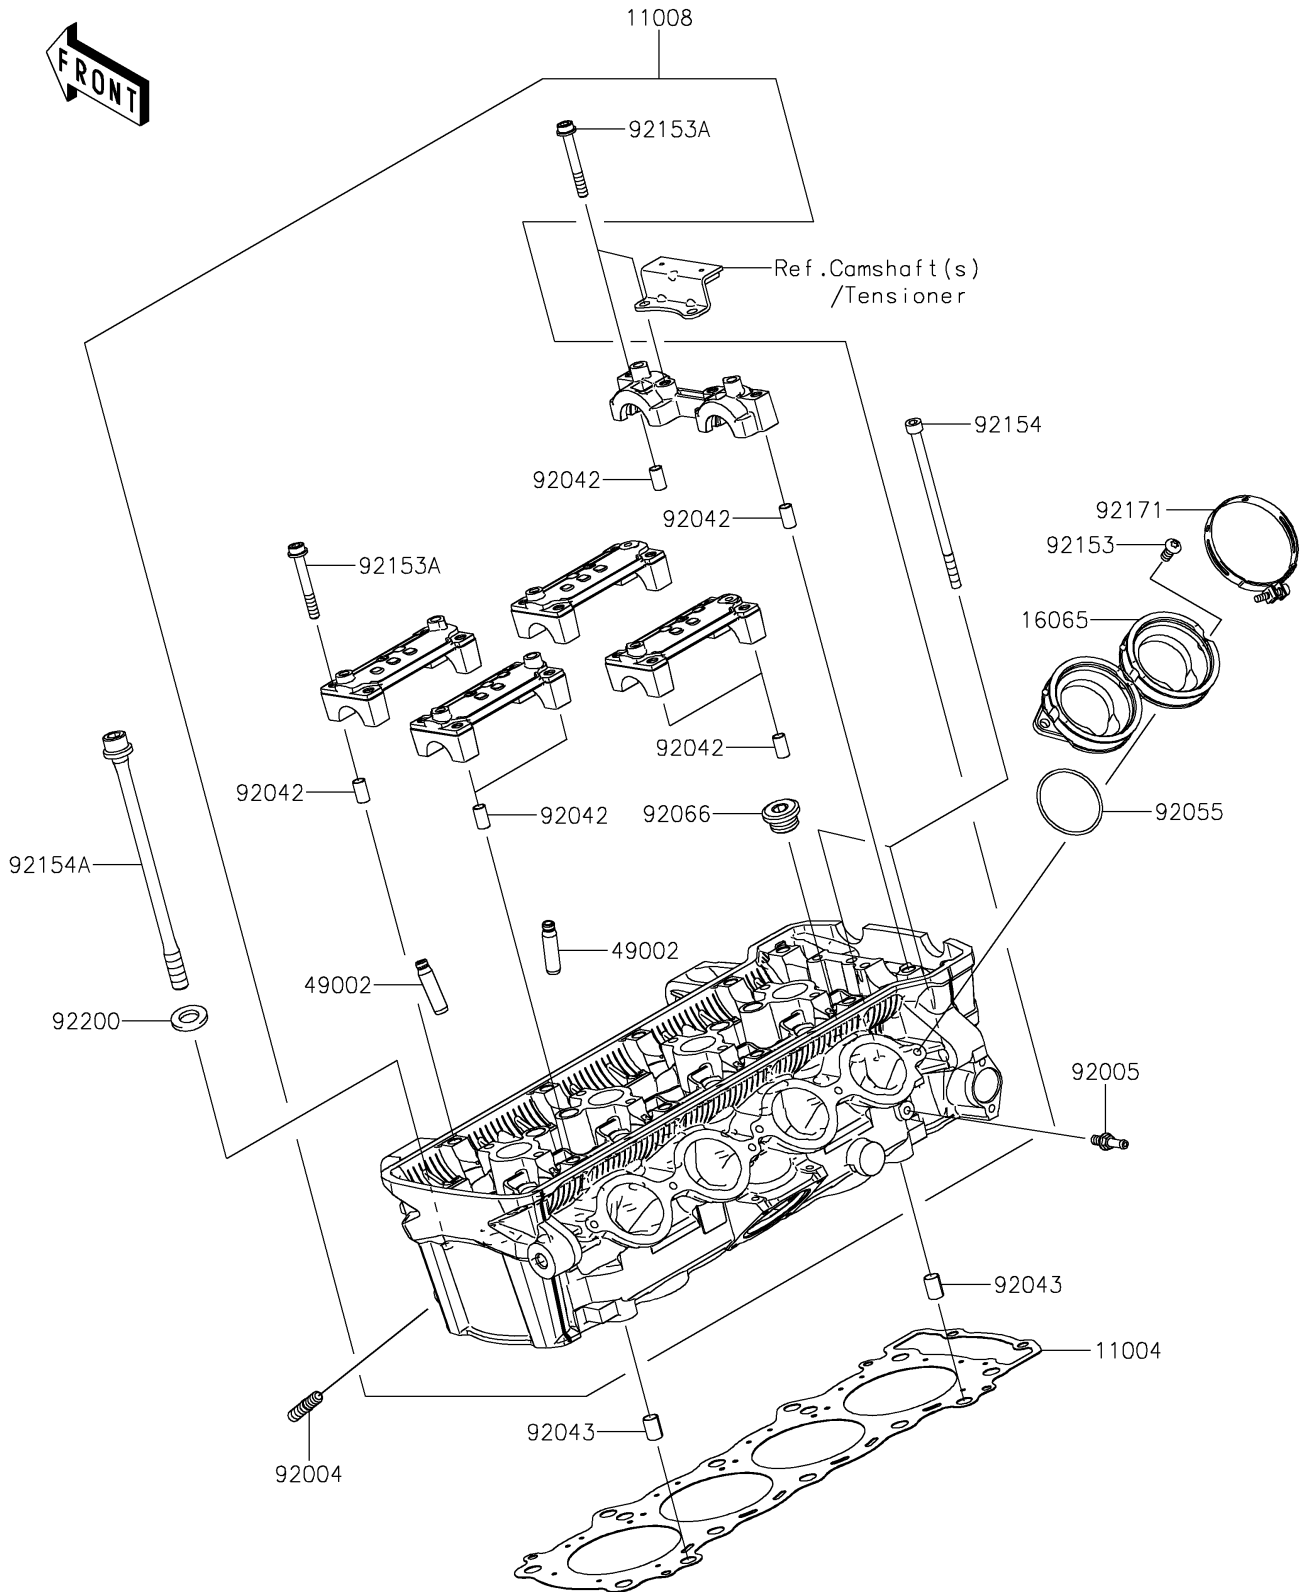

2022 Z900 ABS PARTS DIAGRAM

Cylinder Head

E1111

2022 Z900 ABS PARTS LIST

Cylinder Head

ITEM NAME	PART NUMBER	QUANTITY
GASKET-HEAD (Ref # 11004)	11004-0769	1
HEAD-COMP-CYLINDER (Ref # 11008)	11008-0998	1
HOLDER-CARBURETOR (Ref # 16065)	16065-0132	2
GUIDE-VALVE (Ref # 49002)	49002-0009	16
STUD (Ref # 92004)	92004-0050	8
FITTING (Ref # 92005)	92005-0826	1
PIN,DOWEL,6.3X8X14 (Ref # 92042)	92042-007	10
PIN,8.2X10X14 (Ref # 92043)	92043-1264	2
RING-O,42X1.9 (Ref # 92055)	92055-1536	4
PLUG,18X10 (Ref # 92066)	92066-0832	5
BOLT,TORX,6X14 (Ref # 92153)	92153-0406	6
BOLT,SOCKET,6X45 (Ref # 92153A)	92153-0656	20
BOLT,SOCKET,6X115 (Ref # 92154)	92154-0205	2
BOLT,FLANGED,10X165 (Ref # 92154A)	92154-2638	10
CLAMP,60MM (Ref # 92171)	92171-0729	4
WASHER,10.2X18.4X1.8 (Ref # 92200)	92200-1691	10