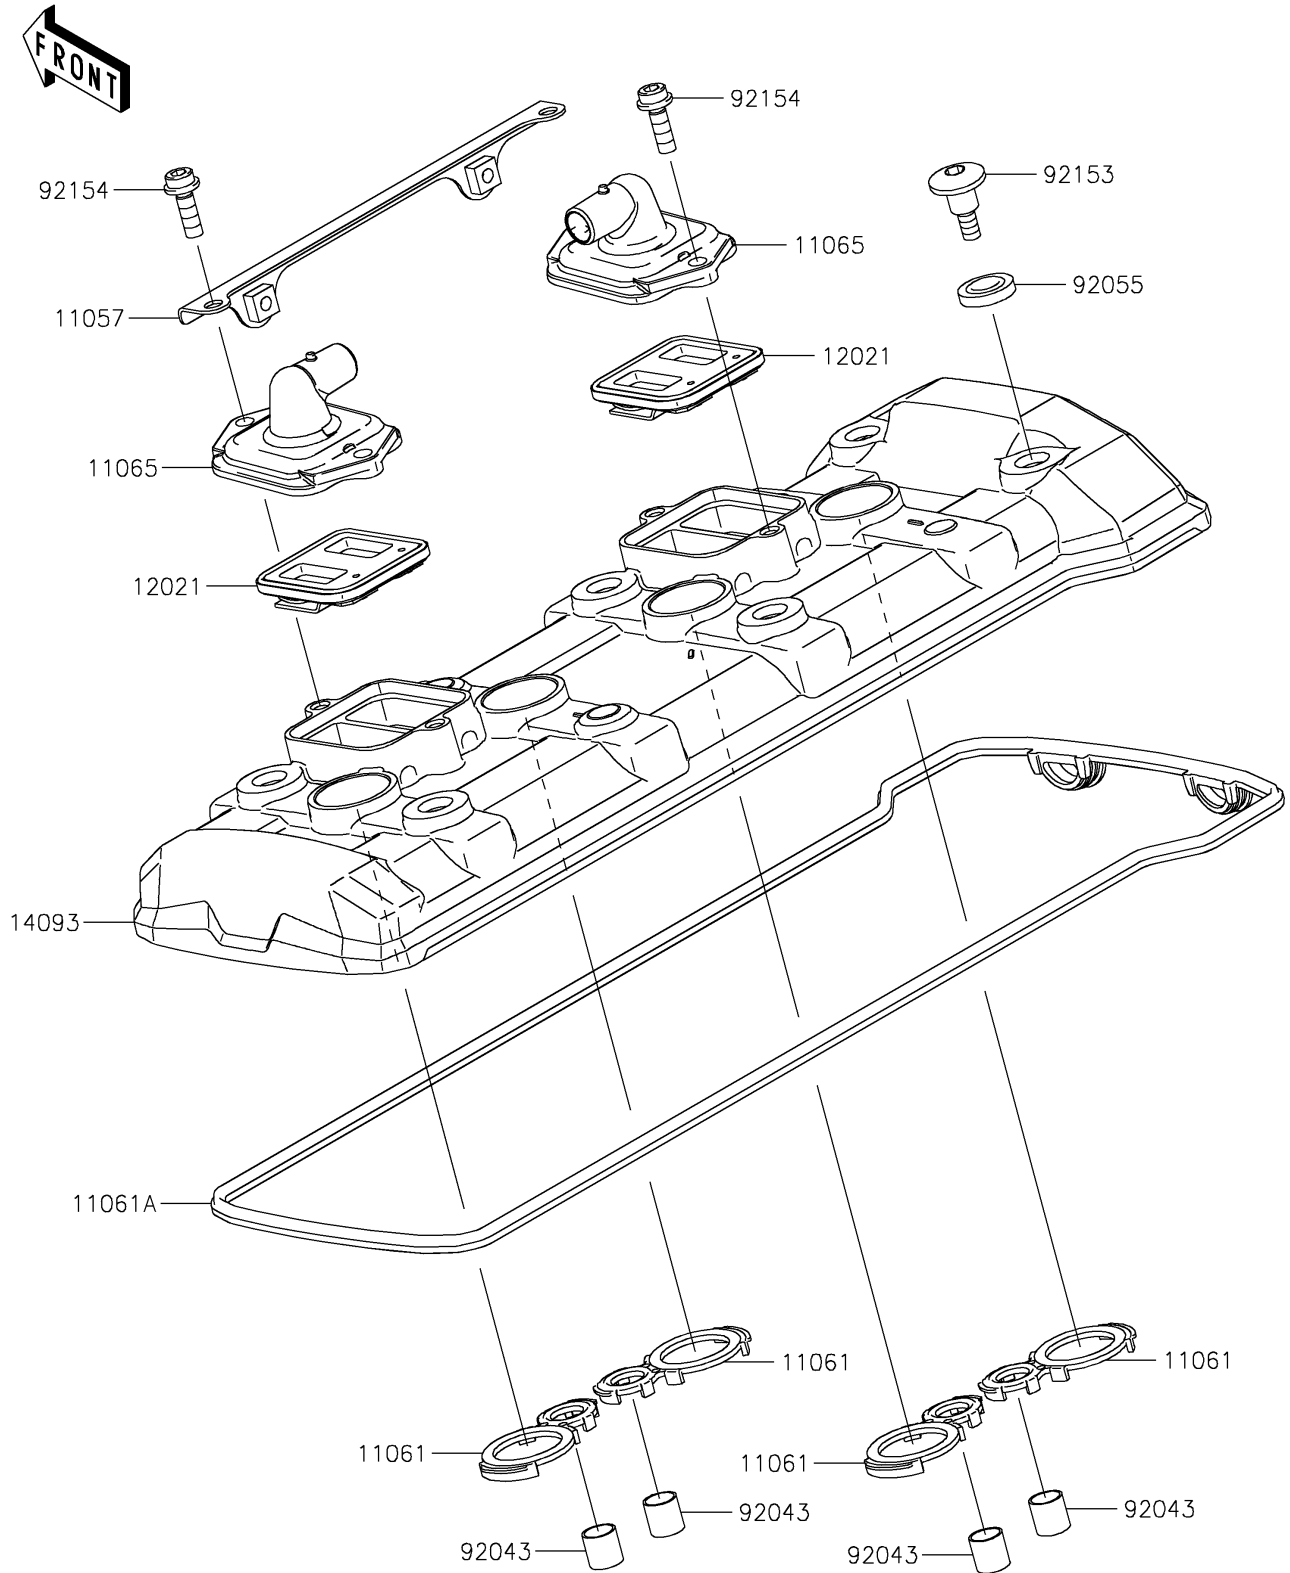

2022 Z900 ABS PARTS DIAGRAM

Cylinder Head Cover

E1112

2022 Z900 ABS PARTS LIST

Cylinder Head Cover

ITEM NAME	PART NUMBER	QUANTITY
BRACKET,HEAT COVER (Ref # 11057)	11057-0299	1
GASKET,SPARK PLUG (Ref # 11061)	11061-1213	4
GASKET,HEAD (Ref # 11061A)	11061-1214	1
CAP,HEAD COVER (Ref # 11065)	11065-0328	2
VALVE-ASSY-REED (Ref # 12021)	12021-0016	2
COVER,HEAD (Ref # 14093)	14093-0521	1
PIN,10.1X12X14 (Ref # 92043)	92043-4009	4
RING-O (Ref # 92055)	92055-0785	6
BOLT,SOCKET,6X22.5 (Ref # 92153)	92153-1779	6
BOLT,SOCKET,6X18 (Ref # 92154)	92154-0351	4