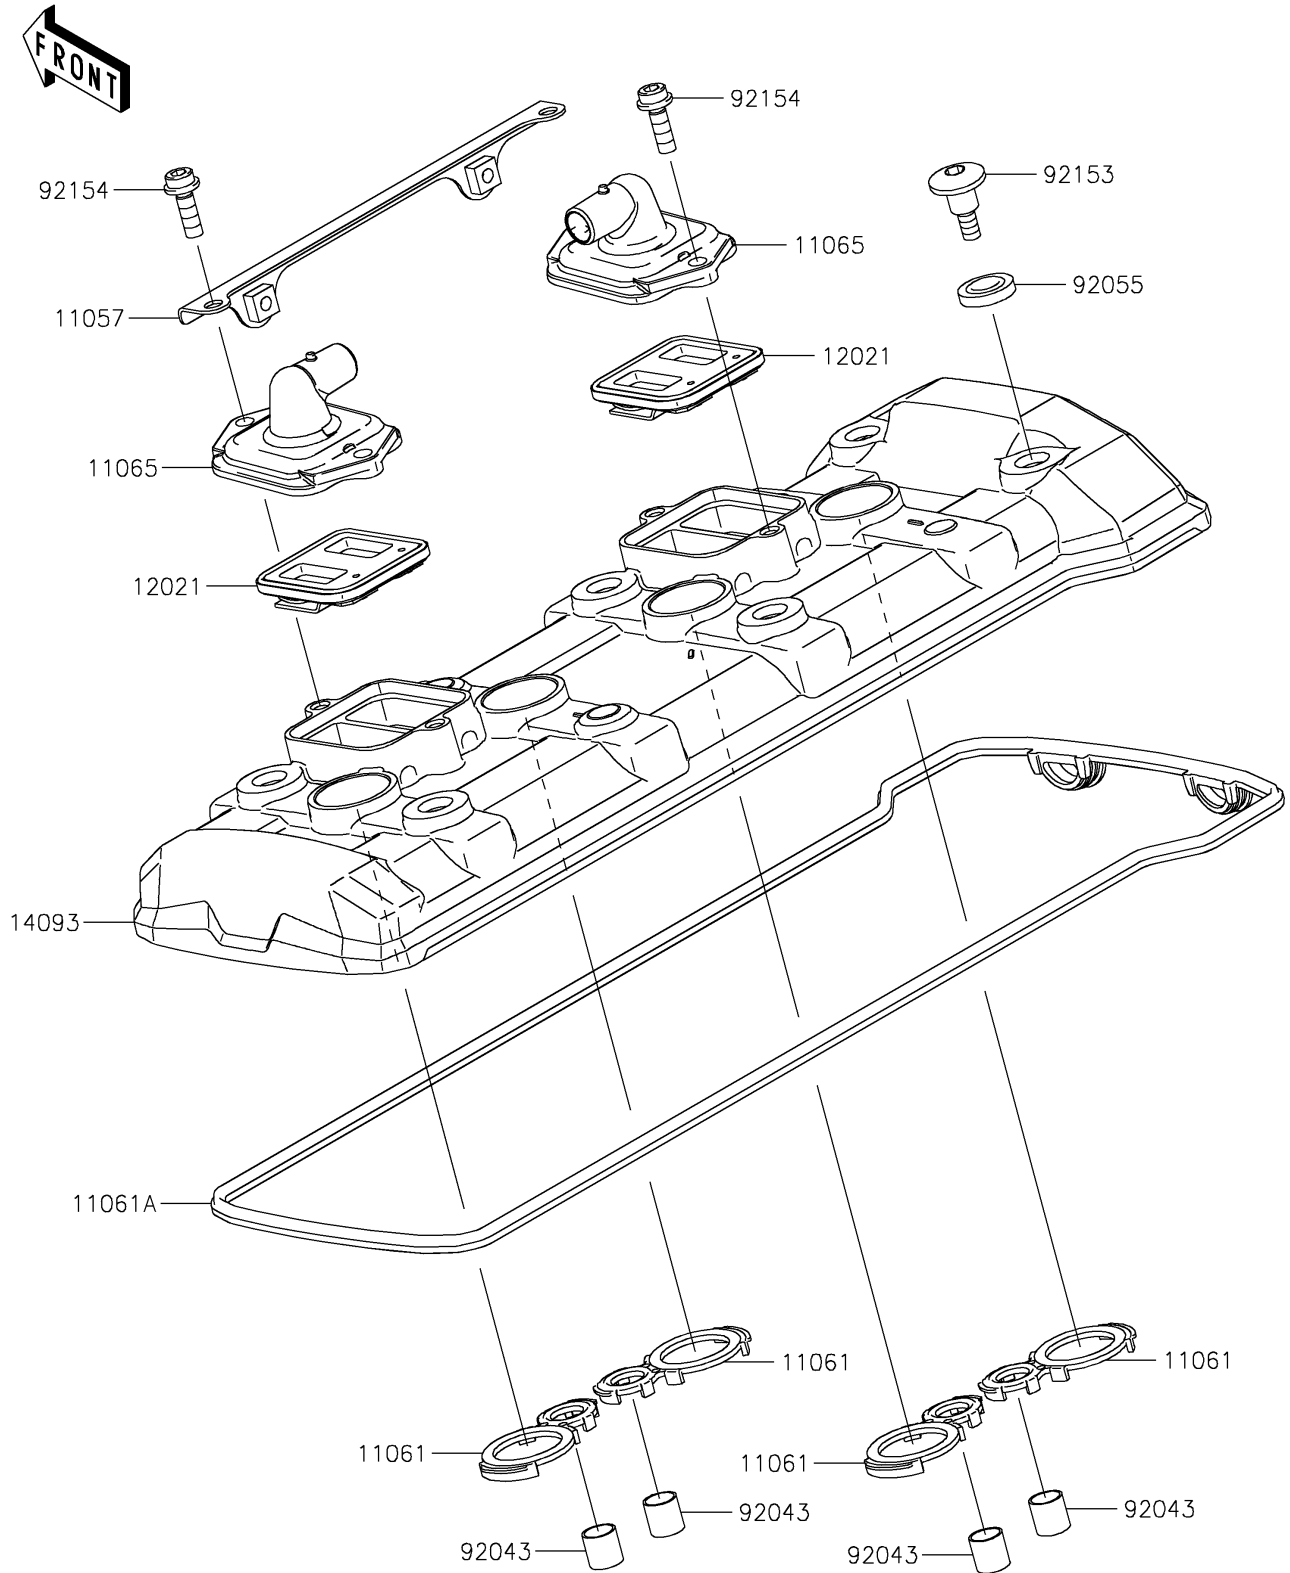

# 2022 Z900 ABS PARTS DIAGRAM

Cylinder Head Cover

E1112

## 2022 Z900 ABS PARTS LIST

### Cylinder Head Cover

| ITEM NAME                        | PART NUMBER | QUANTITY |
|----------------------------------|-------------|----------|
| BRACKET,HEAT COVER (Ref # 11057) | 11057-0299  | 1        |
| GASKET,SPARK PLUG (Ref # 11061)  | 11061-1213  | 4        |
| GASKET,HEAD (Ref # 11061A)       | 11061-1214  | 1        |
| CAP,HEAD COVER (Ref # 11065)     | 11065-0328  | 2        |
| VALVE-ASSY-REED (Ref # 12021)    | 12021-0016  | 2        |
| COVER,HEAD (Ref # 14093)         | 14093-0521  | 1        |
| PIN,10.1X12X14 (Ref # 92043)     | 92043-4009  | 4        |
| RING-O (Ref # 92055)             | 92055-0785  | 6        |
| BOLT,SOCKET,6X22.5 (Ref # 92153) | 92153-1779  | 6        |
| BOLT,SOCKET,6X18 (Ref # 92154)   | 92154-0351  | 4        |