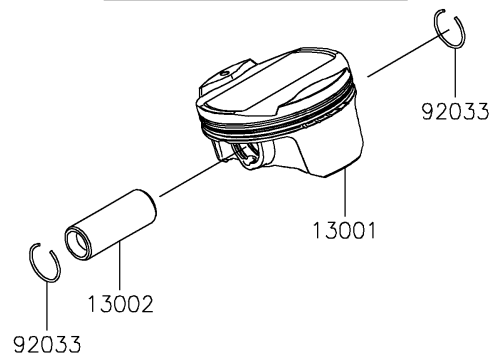

2022 Z900 ABS PARTS DIAGRAM

Cylinder/Piston(s)

E1120

2022 Z900 ABS PARTS LIST

Cylinder/Piston(s)

ITEM NAME	PART NUMBER	QUANTITY
CYLINDER-ENGINE (Ref # 11005)	11005-0672	1
GASKET,CYLINDER BASE (Ref # 11061)	11061-0402	1
PISTON-ENGINE (Ref # 13001)	13001-0788	4
PIN-PISTON (Ref # 13002)	13002-0004	4
RING-SET-PISTON (Ref # 13008)	13008-0571	4
WASHER,6.2X11X1 (Ref # 92022)	92022-304	1
RING-SNAP (Ref # 92033)	92033-1054	8
BOLT,6X10 (Ref # 92151)	92151-1344	1