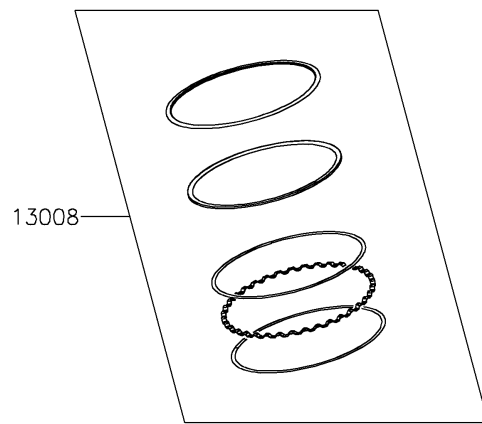

2022 Z900 ABS PARTS DIAGRAM

Cylinder/Piston(s)

E1120

2022 Z900 ABS PARTS LIST

Cylinder/Piston(s)

ITEM NAME	PART NUMBER	QUANTITY
CYLINDER-ENGINE (Ref # 11005)	11005-0672	1
GASKET,CYLINDER BASE (Ref # 11061)	11061-0402	1
PISTON-ENGINE (Ref # 13001)	13001-0788	4
PIN-PISTON (Ref # 13002)	13002-0004	4
RING-SET-PISTON (Ref # 13008)	13008-0571	4
WASHER,6.2X11X1 (Ref # 92022)	92022-304	1
RING-SNAP (Ref # 92033)	92033-1054	8
BOLT,6X10 (Ref # 92151)	92151-1344	1