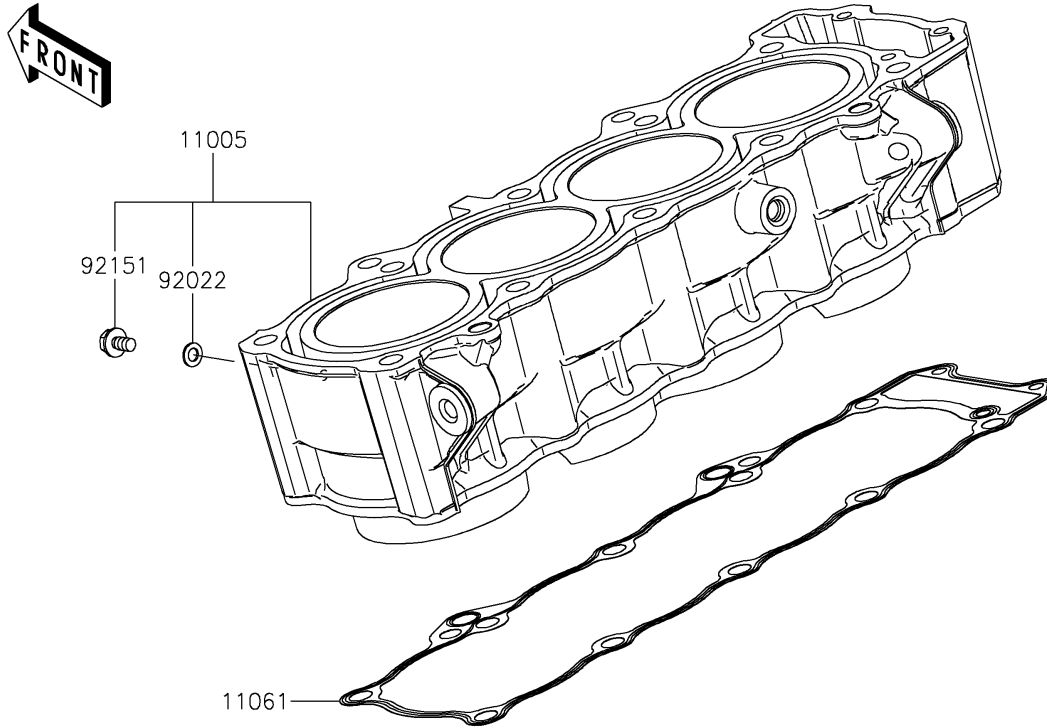

2022 Z900 ABS PARTS DIAGRAM

Cylinder/Piston(s)

E1120

2022 Z900 ABS PARTS LIST

Cylinder/Piston(s)

ITEM NAME	PART NUMBER	QUANTITY
CYLINDER-ENGINE (Ref # 11005)	11005-0672	1
GASKET,CYLINDER BASE (Ref # 11061)	11061-0402	1
PISTON-ENGINE (Ref # 13001)	13001-0788	4
PIN-PISTON (Ref # 13002)	13002-0004	4
RING-SET-PISTON (Ref # 13008)	13008-0571	4
WASHER,6.2X11X1 (Ref # 92022)	92022-304	1
RING-SNAP (Ref # 92033)	92033-1054	8
BOLT,6X10 (Ref # 92151)	92151-1344	1