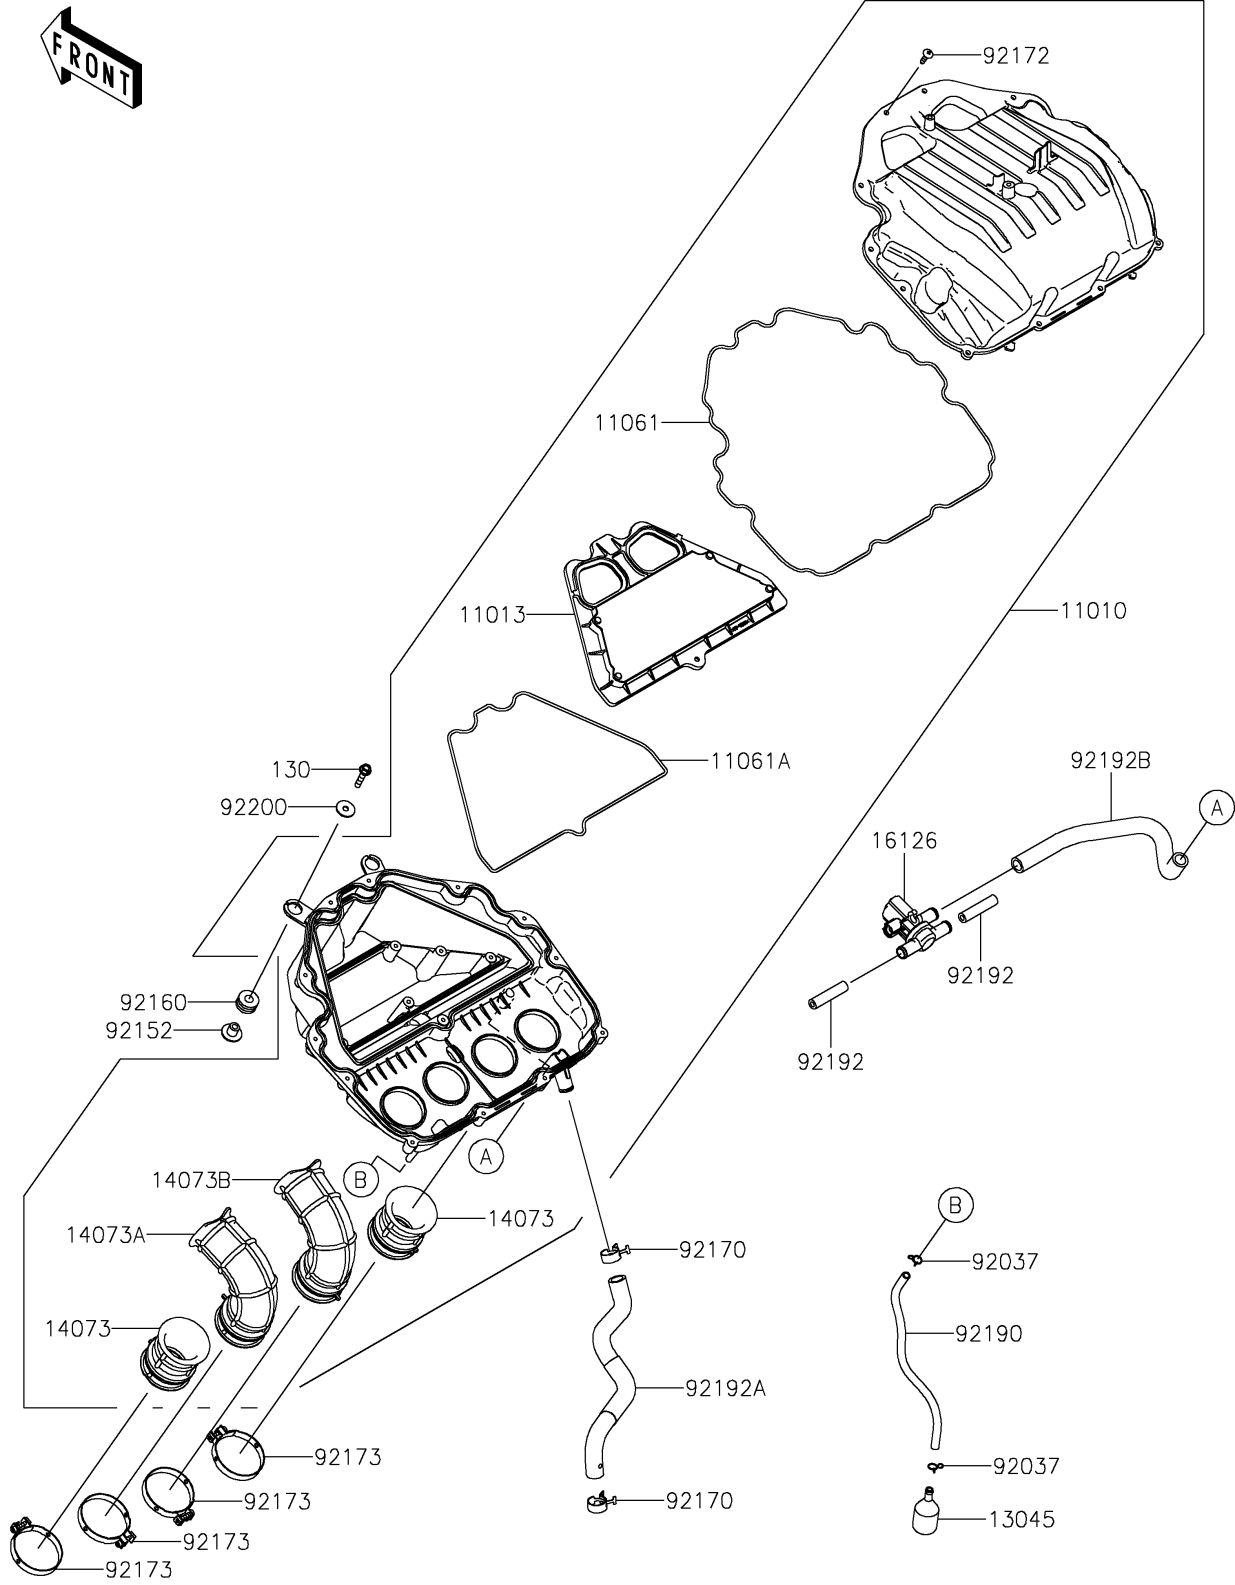

2022 Z900 ABS PARTS DIAGRAM

Air Cleaner

E1130

2022 Z900 ABS PARTS LIST

Air Cleaner

ITEM NAME	PART NUMBER	QUANTITY
FILTER-ASSY-AIR (Ref # 11010)	11010-0949	1
ELEMENT-AIR FILTER (Ref # 11013)	11013-0760	1
GASKET,CASE (Ref # 11061)	11061-1215	1
GASKET,ELEMENT (Ref # 11061A)	11061-1216	1
RECEIVER-OIL (Ref # 13045)	13045-1057	1
DUCT,#1,#4 (Ref # 14073)	14073-0943	2
DUCT,#2 (Ref # 14073A)	14073-0944	1
DUCT,#3 (Ref # 14073B)	14073-0945	1
VALVE,AIR SWITCHING (Ref # 16126)	16126-0745	1
CLAMP (Ref # 92037)	92037-1712	2
COLLAR,6.5X10.5X13.1 (Ref # 92152)	92152-0547	2
DAMPER (Ref # 92160)	92160-1162	2
CLAMP (Ref # 92170)	92170-1060	2
SCREW,TAPPING,5X20 (Ref # 92172)	92172-0483	13
CLAMP,58MM (Ref # 92173)	92173-2484	4
TUBE,6X9X300 (Ref # 92190)	92190-1253	1
TUBE,HEAD-ASWV (Ref # 92192)	92192-0843	2
TUBE,BLOWBY (Ref # 92192A)	92192-1692	1
TUBE,ASV-A/C (Ref # 92192B)	92192-1693	1
WASHER,6.5X22X1.6 (Ref # 92200)	92200-1087	2
BOLT-FLANGED,6X30 (Ref # 130)	130BB0630	2