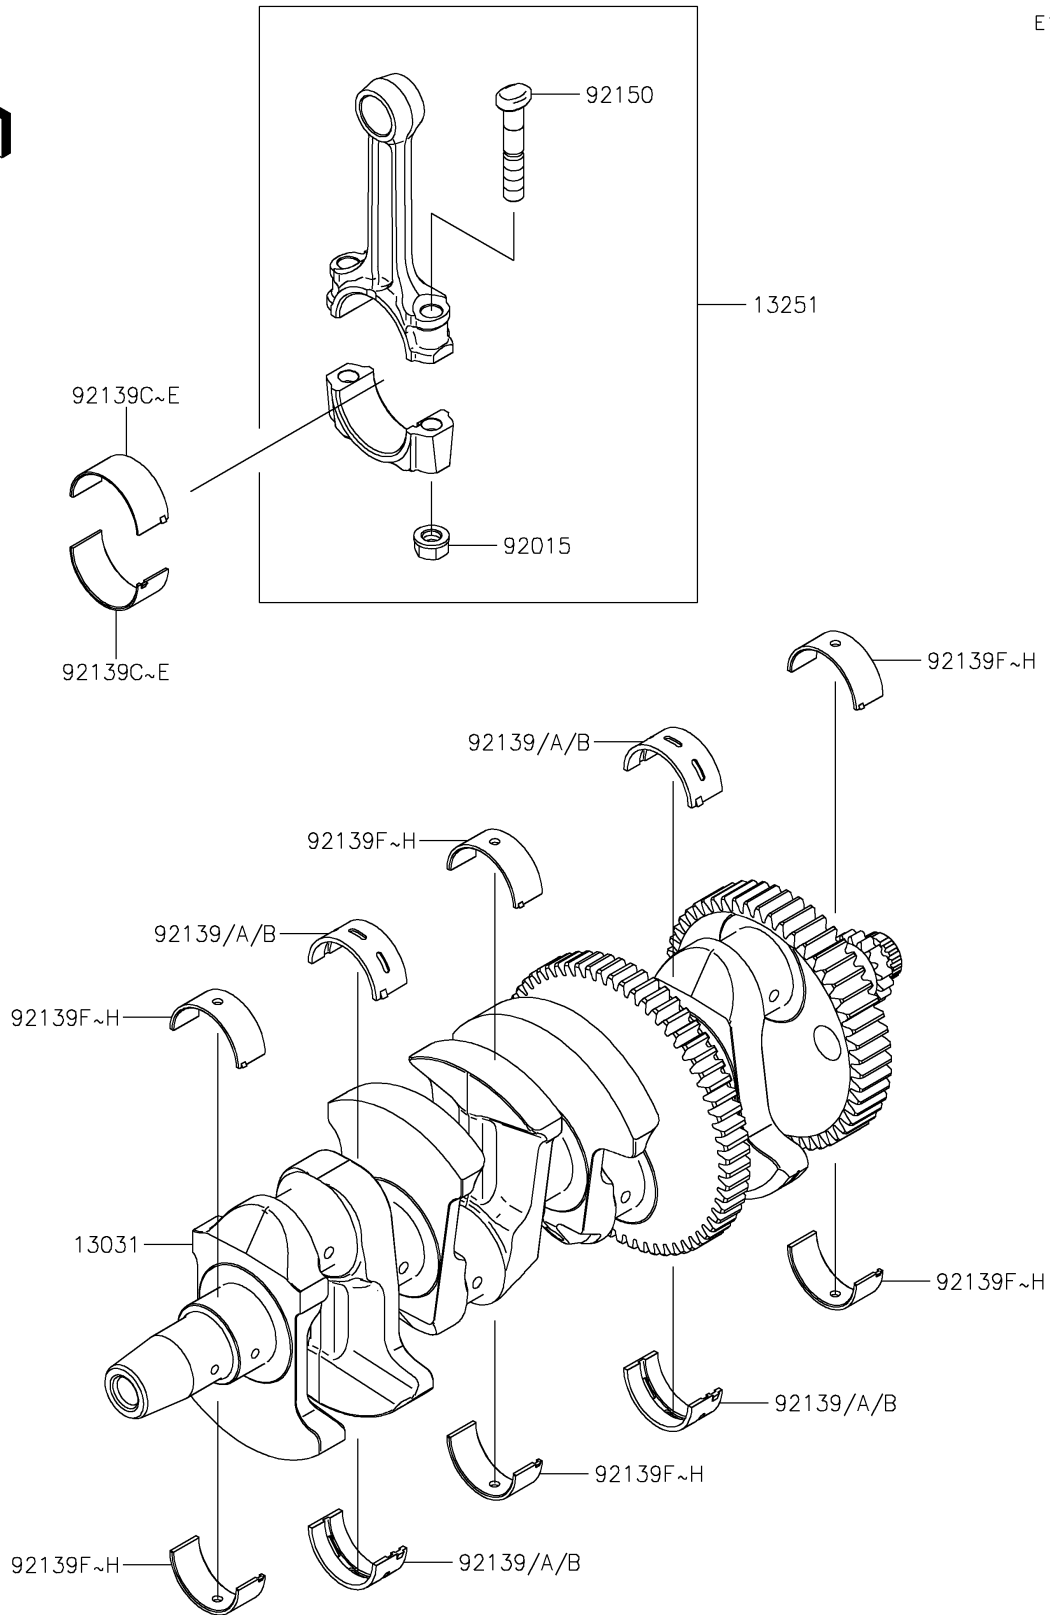

2022 Z900 ABS PARTS DIAGRAM

Crankshaft

E1321

2022 Z900 ABS PARTS LIST

Crankshaft

ITEM NAME	PART NUMBER	QUANTITY
CRANKSHAFT-COMP (Ref # 13031)	13031-0945	1
ROD-ASSY-CONNECTING,II (Ref # 13251)	13251-0739-II	4
NUT,FLANGED,8MM (Ref # 92015)	92015-1311	8
BUSHING,CRANK #2,BLUE (Ref # 92139)	92139-0032	AR
BUSHING,CRANK #2,BLACK (Ref # 92139A)	92139-0033	4
BUSHING,CRANK #2,BROWN (Ref # 92139B)	92139-0034	AR
BUSHING,CRANK PIN,BLUE (Ref # 92139C)	92139-0122	AR
BUSHING,CRANK PIN,BLACK (Ref # 92139D)	92139-0123	8
BUSHING,CRANK PIN,BROWN (Ref # 92139E)	92139-0124	AR
BUSHING,CRANK,#1,BLUE (Ref # 92139F)	92139-0217	AR
BUSHING,CRANK,#1,BLACK (Ref # 92139G)	92139-0218	6
BUSHING,CRANK,#1,BROWN (Ref # 92139H)	92139-0219	AR
BOLT,CONNECTING ROD,8MM (Ref # 92150)	92150-1216	8