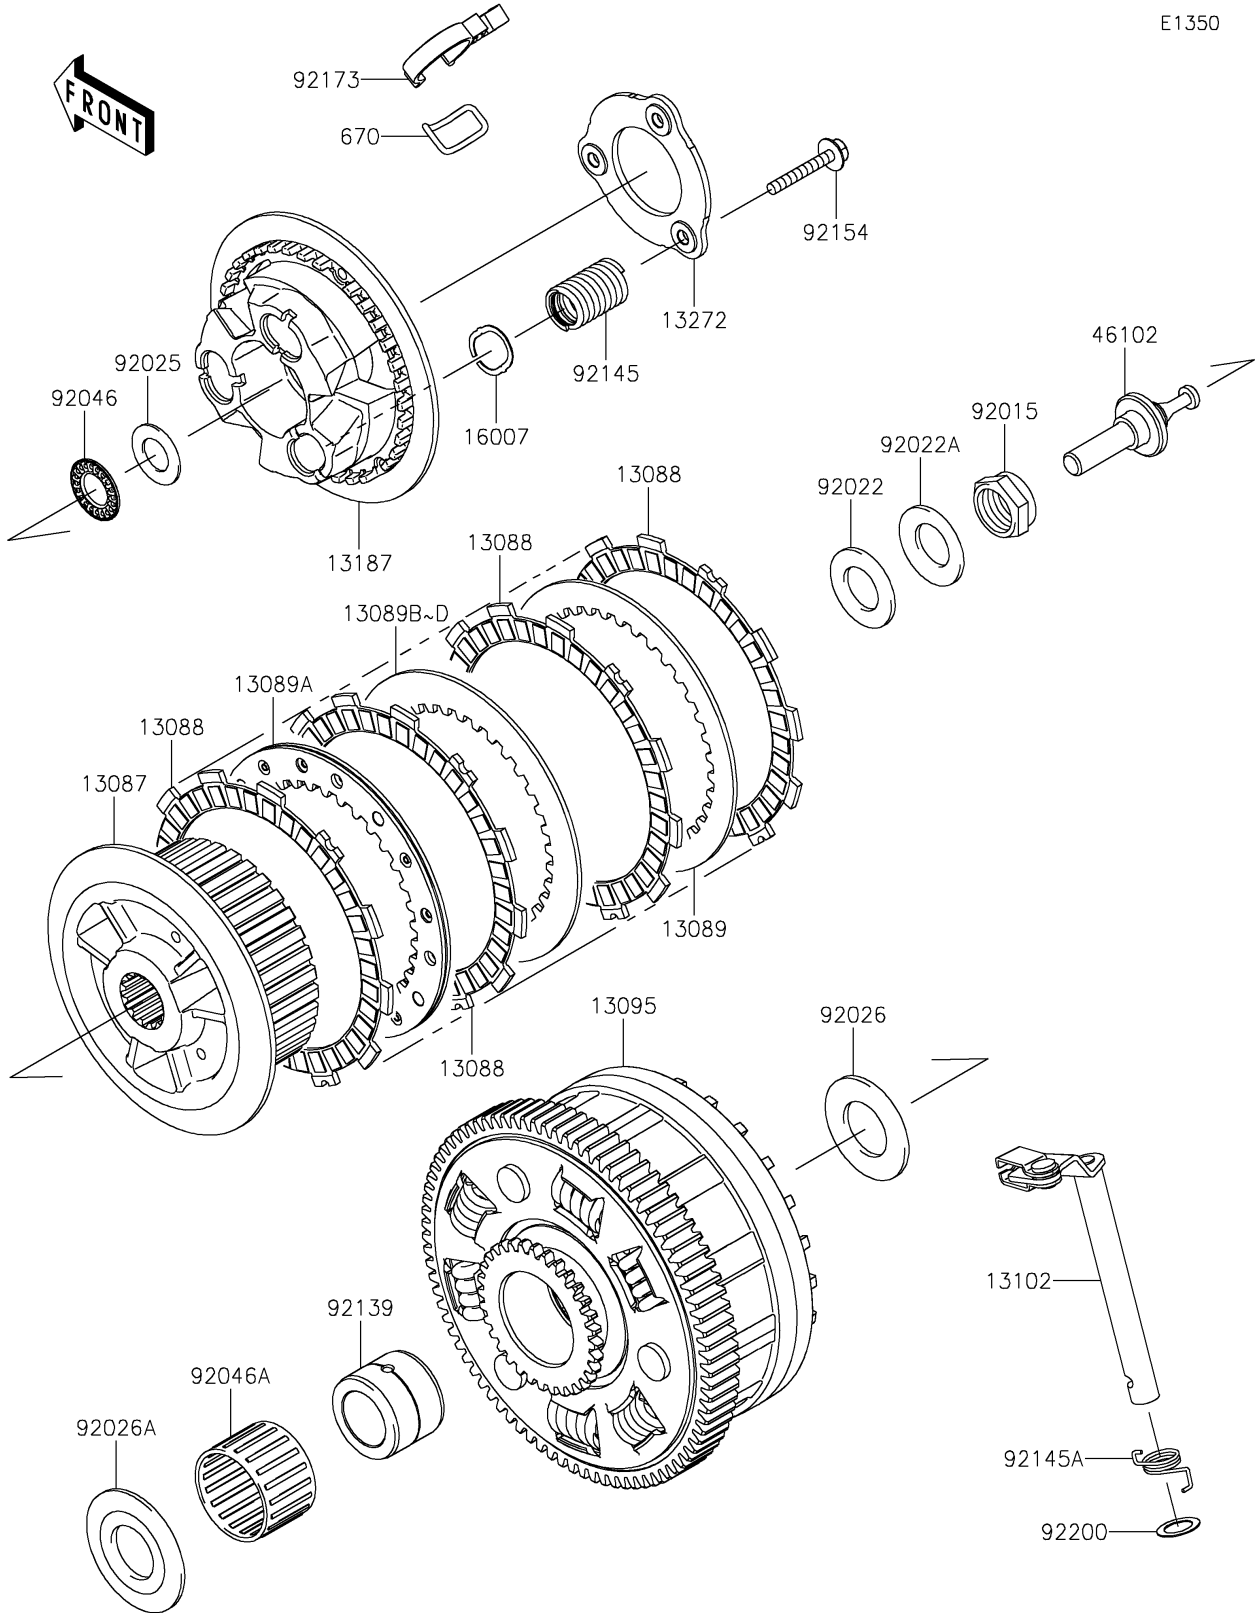

2022 Z900 ABS PARTS DIAGRAM

Clutch

E1350

2022 Z900 ABS PARTS LIST

Clutch

ITEM NAME	PART NUMBER	QUANTITY
HUB-CLUTCH (Ref # 13087)	13087-0583	1
PLATE-FRICTION (Ref # 13088)	13088-0568	9
PLATE-CLUTCH,T=2.3 (Ref # 13089)	13089-0023	1
PLATE-CLUTCH,SPG COMP (Ref # 13089A)	13089-0024	1
PLATE-CLUTCH,T=2.0 (Ref # 13089B)	13089-1073	AR
PLATE-CLUTCH,T=2.3 (Ref # 13089C)	13089-1084	6
PLATE-CLUTCH,T=2.6 (Ref # 13089D)	13089-1115	AR
HOUSING-COMP-CLUTCH (Ref # 13095)	13095-0598	1
RELEASE-COMP-CLUTCH (Ref # 13102)	13102-0075	1
PLATE-CLUTCH OPERATING (Ref # 13187)	13187-0031	1
PLATE (Ref # 13272)	13272-1413	1
SEAT-SPRING (Ref # 16007)	16007-0711	3
ROD (Ref # 46102)	46102-0621	1
NUT,20MM (Ref # 92015)	92015-1555	1
WASHER,20.3X36X2.3 (Ref # 92022)	92022-1116	1
WASHER,20.3X36X3.7 (Ref # 92022A)	92022-1868	1
SHIM,15.3X27.5X1.20 (Ref # 92025)	92025-1137	1
SPACER,25.5X47X2.5 (Ref # 92026)	92026-022	1
SPACER (Ref # 92026A)	92026-1497	1
BEARING-NEEDLE,AXK1102 (Ref # 92046)	92046-1052	1
BEARING-NEEDLE,K38X43X28.8X (Ref # 92046A)	92046-1263	1
BUSHING,25X38X29.05 (Ref # 92139)	92139-0067	1
SPRING (Ref # 92145)	92145-1745	3
SPRING,RELEASE-COMP (Ref # 92145A)	92145-1769	1
BOLT,FLANGED,6X35 (Ref # 92154)	92154-1116	3
CLAMP (Ref # 92173)	92173-1792	1
WASHER,12X18.5X0.5 (Ref # 92200)	92200-1487	1
O RING,22MM (Ref # 670)	670E2022	1