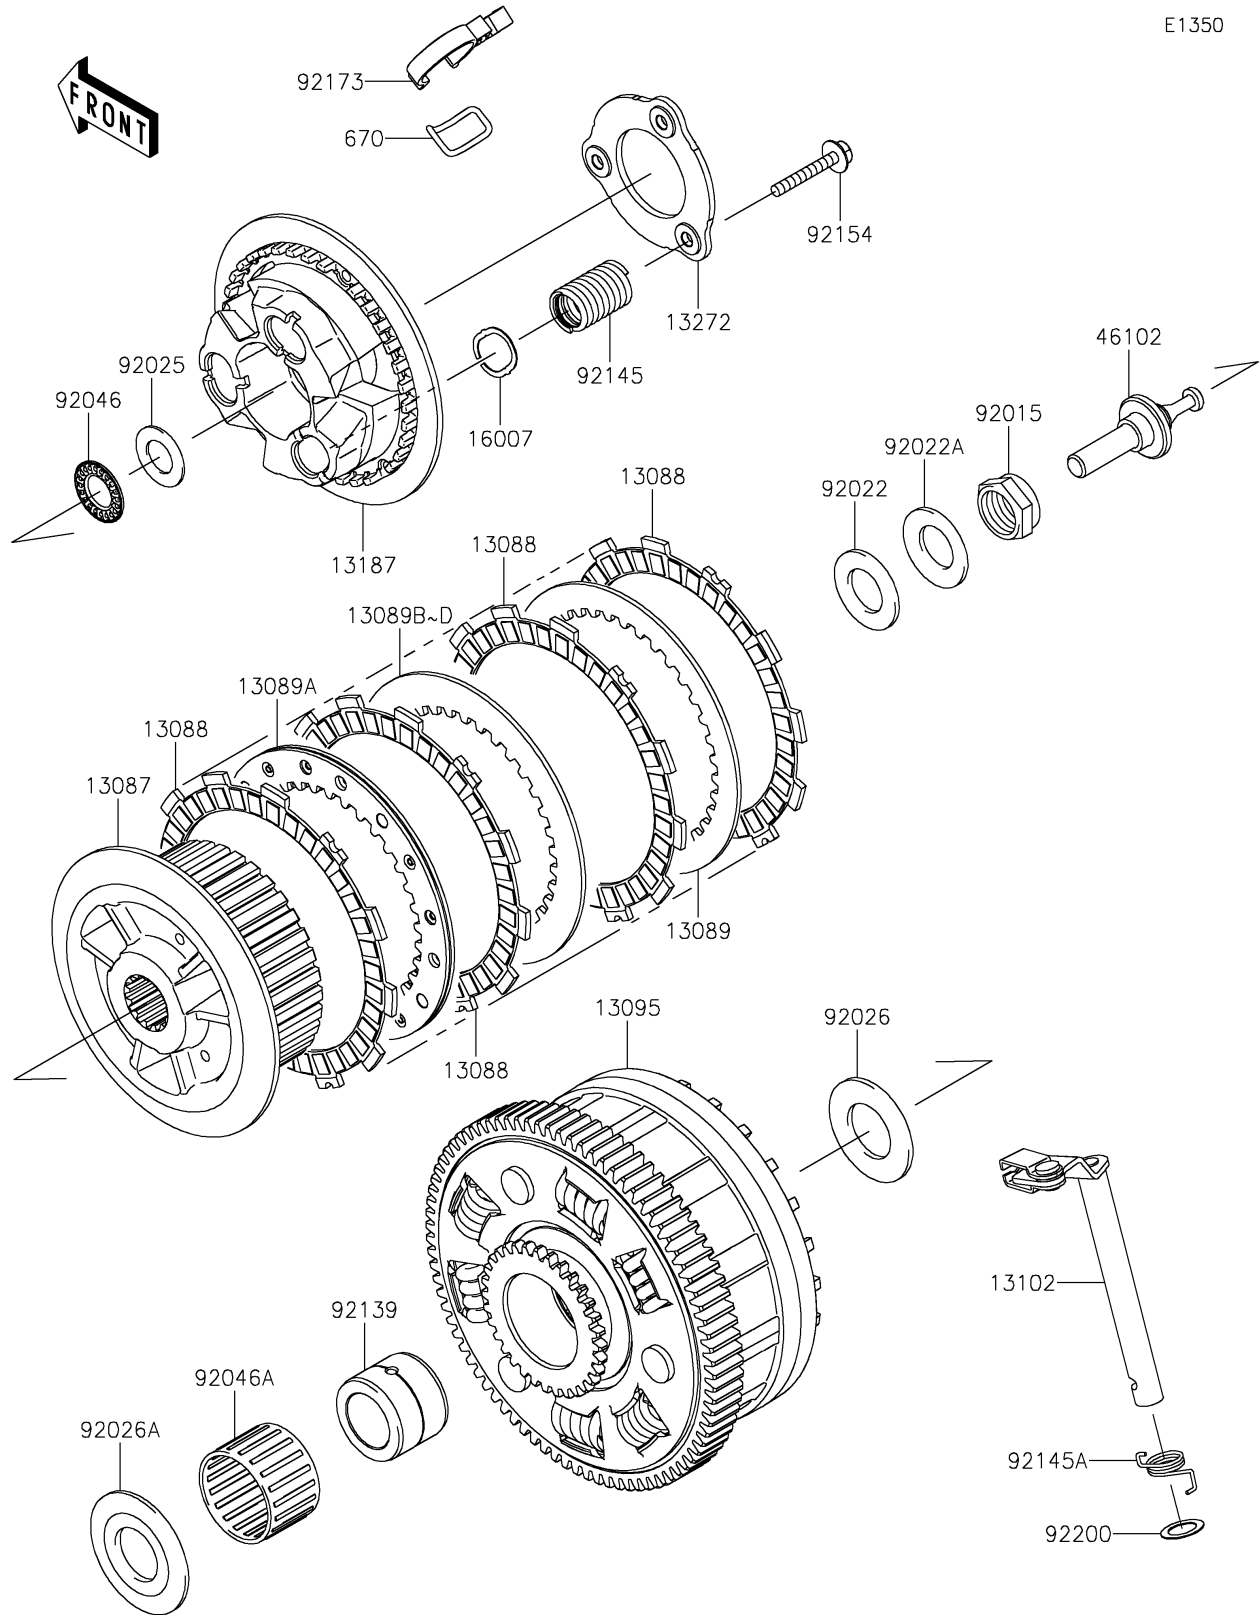

2022 Z900 ABS PARTS DIAGRAM

Clutch

E1350

2022 Z900 ABS PARTS LIST

Clutch

ITEM NAME	PART NUMBER	QUANTITY
HUB-CLUTCH (Ref # 13087)	13087-0583	1
PLATE-FRICTION (Ref # 13088)	13088-0568	9
PLATE-CLUTCH,T=2.3 (Ref # 13089)	13089-0023	1
PLATE-CLUTCH,SPG COMP (Ref # 13089A)	13089-0024	1
PLATE-CLUTCH,T=2.0 (Ref # 13089B)	13089-1073	AR
PLATE-CLUTCH,T=2.3 (Ref # 13089C)	13089-1084	6
PLATE-CLUTCH,T=2.6 (Ref # 13089D)	13089-1115	AR
HOUSING-COMP-CLUTCH (Ref # 13095)	13095-0598	1
RELEASE-COMP-CLUTCH (Ref # 13102)	13102-0075	1
PLATE-CLUTCH OPERATING (Ref # 13187)	13187-0031	1
PLATE (Ref # 13272)	13272-1413	1
SEAT-SPRING (Ref # 16007)	16007-0711	3
ROD (Ref # 46102)	46102-0621	1
NUT,20MM (Ref # 92015)	92015-1555	1
WASHER,20.3X36X2.3 (Ref # 92022)	92022-1116	1
WASHER,20.3X36X3.7 (Ref # 92022A)	92022-1868	1
SHIM,15.3X27.5X1.20 (Ref # 92025)	92025-1137	1
SPACER,25.5X47X2.5 (Ref # 92026)	92026-022	1
SPACER (Ref # 92026A)	92026-1497	1
BEARING-NEEDLE,AXK1102 (Ref # 92046)	92046-1052	1
BEARING-NEEDLE,K38X43X28.8X (Ref # 92046A)	92046-1263	1
BUSHING,25X38X29.05 (Ref # 92139)	92139-0067	1
SPRING (Ref # 92145)	92145-1745	3
SPRING,RELEASE-COMP (Ref # 92145A)	92145-1769	1
BOLT,FLANGED,6X35 (Ref # 92154)	92154-1116	3
CLAMP (Ref # 92173)	92173-1792	1
WASHER,12X18.5X0.5 (Ref # 92200)	92200-1487	1
O RING,22MM (Ref # 670)	670E2022	1