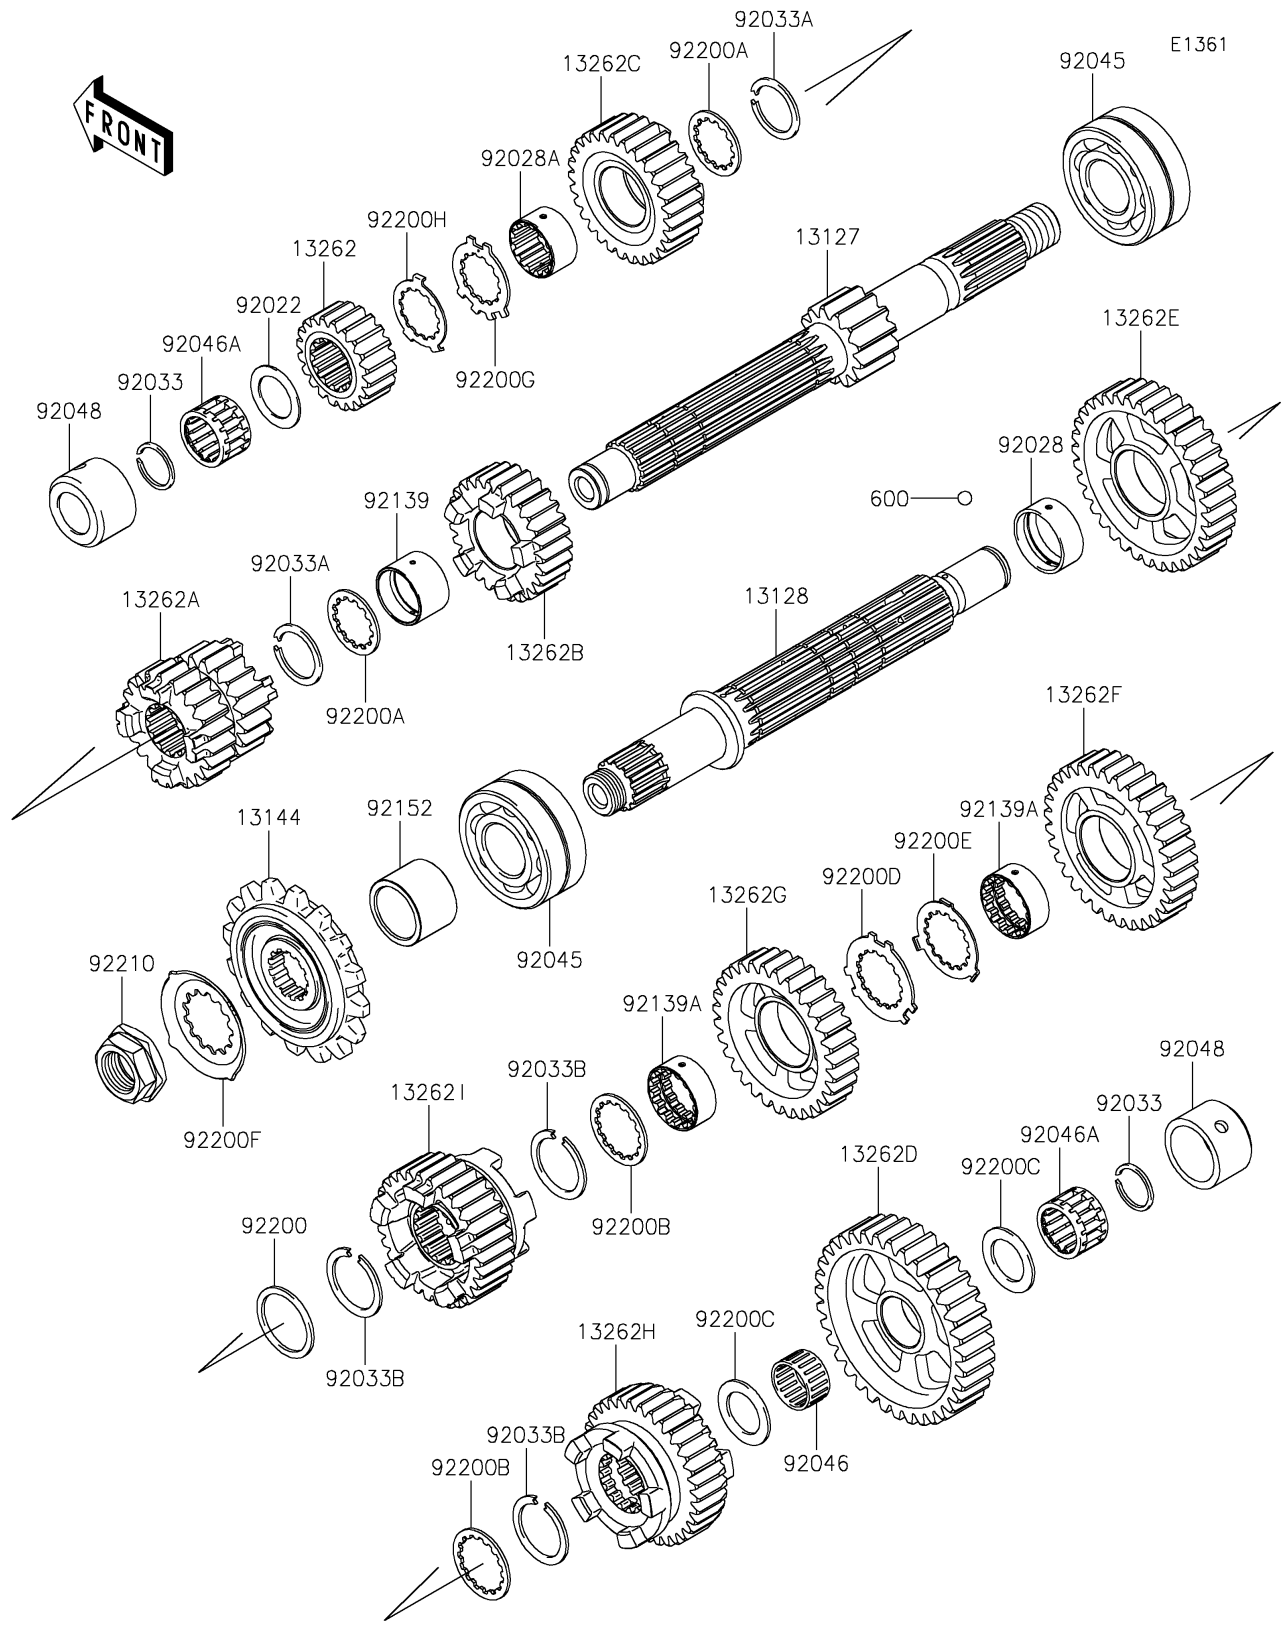

# 2022 Z900 ABS PARTS DIAGRAM

Transmission

## 2022 Z900 ABS PARTS LIST

### Transmission

ITEM NAME	PART NUMBER	QUANTITY
SHAFT-TRANSMISSION INPUT,13T (Ref # 13127)	13127-0674	1
SHAFT-TRANSMISSION OUTPUT (Ref # 13128)	13128-0698	1
SPROCKET-OUTPUT,15T (Ref # 13144)	13144-0579	1
GEAR,INPUT 2ND,17T (Ref # 13262)	13262-1233	1
GEAR,INPUT 3RD&4TH,20T&22T (Ref # 13262A)	13262-1234	1
GEAR,INPUT 5TH,27T (Ref # 13262B)	13262-1235	1
GEAR,INPUT 6TH,29T (Ref # 13262C)	13262-1236	1
GEAR,OUTPUT LOW,35T (Ref # 13262D)	13262-1237	1
GEAR,OUTPUT 2ND,35T (Ref # 13262E)	13262-1238	1
GEAR,OUTPUT 3RD,33T (Ref # 13262F)	13262-1239	1
GEAR,OUTPUT 4TH,31T (Ref # 13262G)	13262-1240	1
GEAR,OUTPUT 5TH,33T (Ref # 13262H)	13262-1241	1
GEAR,OUTPUT 6TH,30T (Ref # 13262I)	13262-1242	1
WASHER,20.5X30X1,STEEL (Ref # 92022)	92022-112	1
BUSHING,OUTPUT,2ND (Ref # 92028)	92028-1739	1
BUSHING,INPUT TOP GEAR (Ref # 92028A)	92028-1915	1
RING-SNAP,20MM (Ref # 92033)	92033-015	2
RING-SNAP,24MM (Ref # 92033A)	92033-026	2
RING-SNAP,T=1.5 (Ref # 92033B)	92033-1249	3
BEARING-BALL,DAC2557NSSH (Ref # 92045)	92045-0003	2
BEARING-NEEDLE,K20X24X13 (Ref # 92046)	92046-1219	1
BEARING-NEEDLE,PK20X27X17X3 (Ref # 92046A)	92046-1303	2
RACE (Ref # 92048)	92048-0016	2
BUSHING,25X28X17.8 (Ref # 92139)	92139-0280	1
BUSHING,OUTPUT,3RD&4TH (Ref # 92139A)	92139-0281	2
COLLAR,SPROCKET (Ref # 92152)	92152-2263	1
WASHER,28.1X34.0X1.6 (Ref # 92200)	92200-0228	1
WASHER,25.2X31.0X1.5 (Ref # 92200A)	92200-1239	2
WASHER,28.5X34.0X1.5 (Ref # 92200B)	92200-1240	2

### Transmission

ITEM NAME	PART NUMBER	QUANTITY
WASHER,20.5X31X1.5 (Ref # 92200C)	92200-1375	2
WASHER,25.8X40.5X1.5 (Ref # 92200D)	92200-1522	1
WASHER,25.2X37.0X1.0 (Ref # 92200E)	92200-1523	1
WASHER (Ref # 92200F)	92200-1720	1
WASHER,22.6X34.2X1.5 (Ref # 92200G)	92200-1941	1
WASHER,22X32X1 (Ref # 92200H)	92200-1942	1
NUT,20MM (Ref # 92210)	92210-0850	1
BALL-STEEL,5/32 (Ref # 600)	600A0500	3