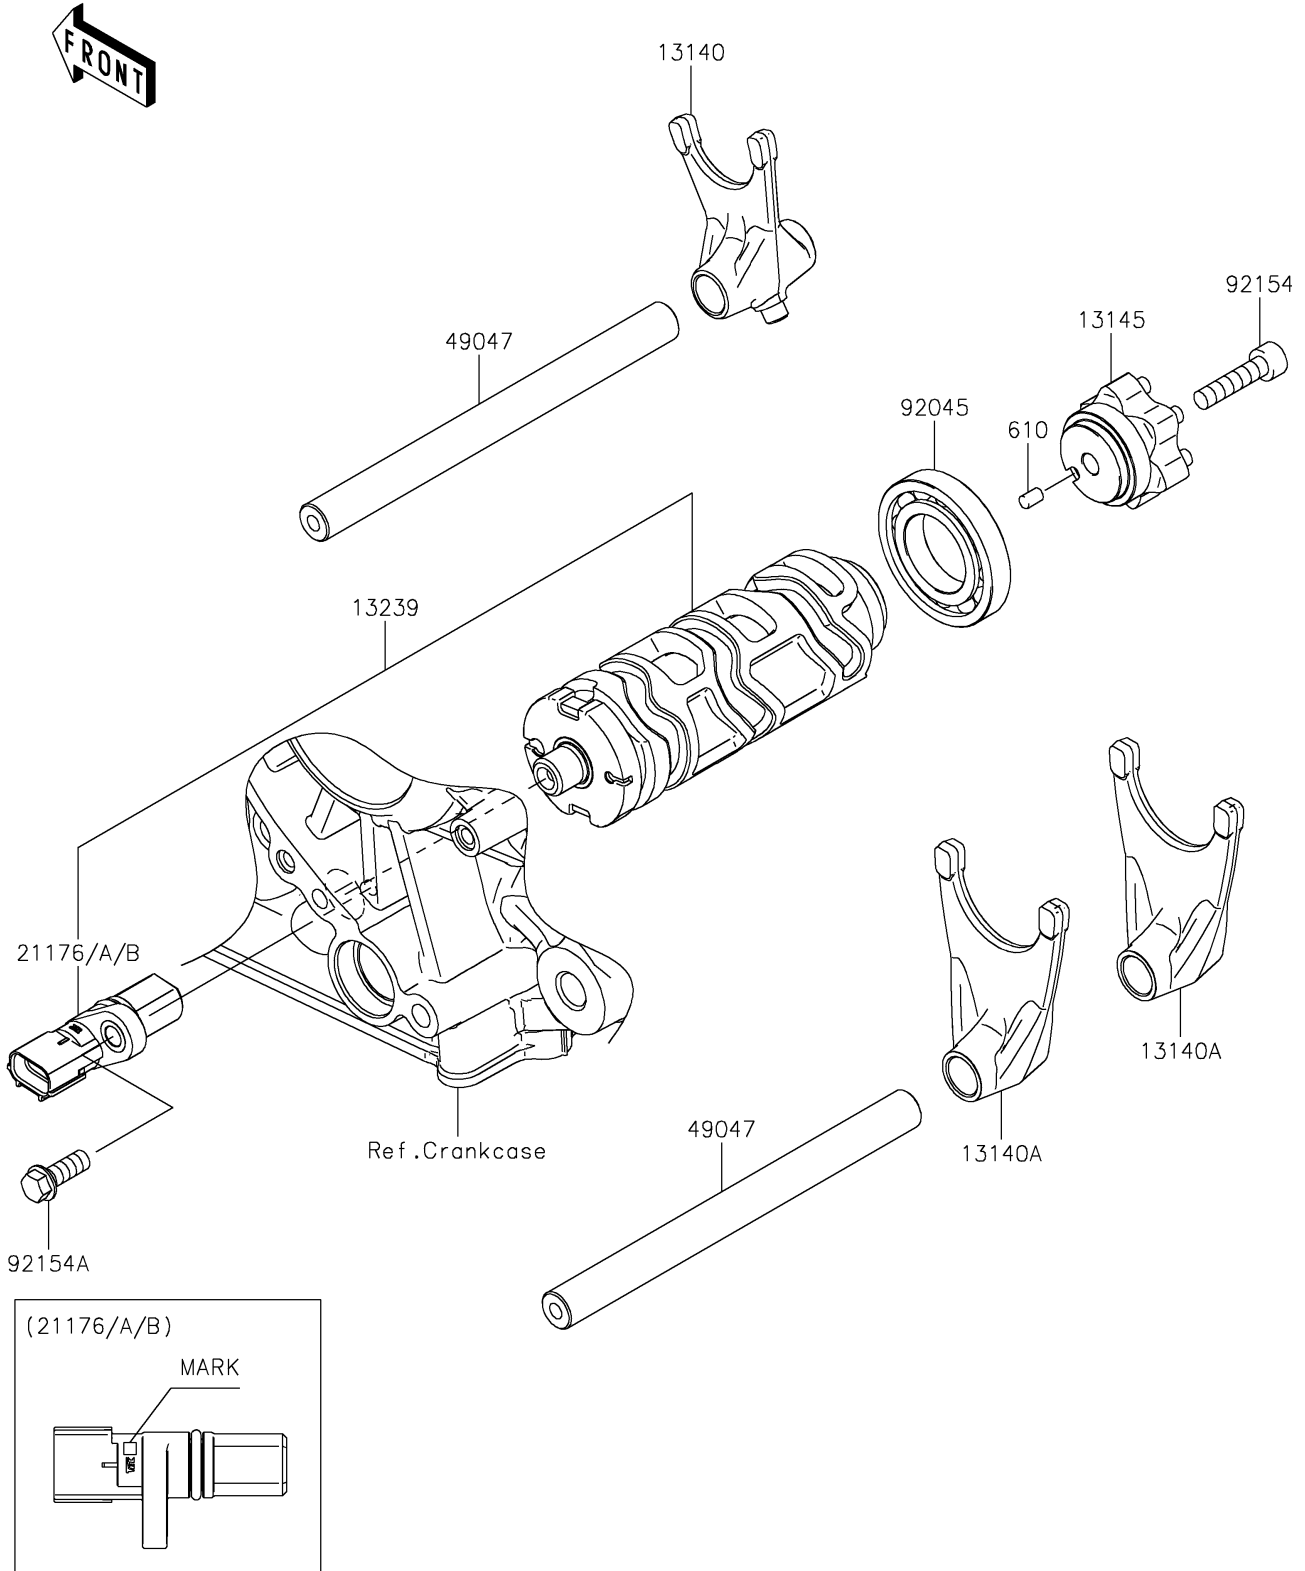

2022 Z900 ABS PARTS DIAGRAM

Gear Change Drum/Shift Fork(s)

E1362

2022 Z900 ABS PARTS LIST

Gear Change Drum/Shift Fork(s)

ITEM NAME	PART NUMBER	QUANTITY
FORK-SHIFT (Ref # 13140)	13140-0061	1
FORK-SHIFT (Ref # 13140A)	13140-0062	2
CAM-CHANGE DRUM (Ref # 13145)	13145-0568	1
DRUM-ASSY-CHANGE (Ref # 13239)	13239-0581	1
SENSOR,GEAR POSITION,M MARK (Ref # 21176)	21176-0825	1
SENSOR,GEAR POSITION,H MARK (Ref # 21176A)	21176-0845	1
SENSOR,GEAR POSITION,L MARK (Ref # 21176B)	21176-0846	1
ROD-SHIFT (Ref # 49047)	49047-0644	2
BEARING-BALL,16005 (Ref # 92045)	92045-1045	1
BOLT,SOCKET,6X25 (Ref # 92154)	92154-0477	1
BOLT,FLANGED,6X16 (Ref # 92154A)	92154-2096	1
ROLLER,4X6 (Ref # 610)	610A0406	1