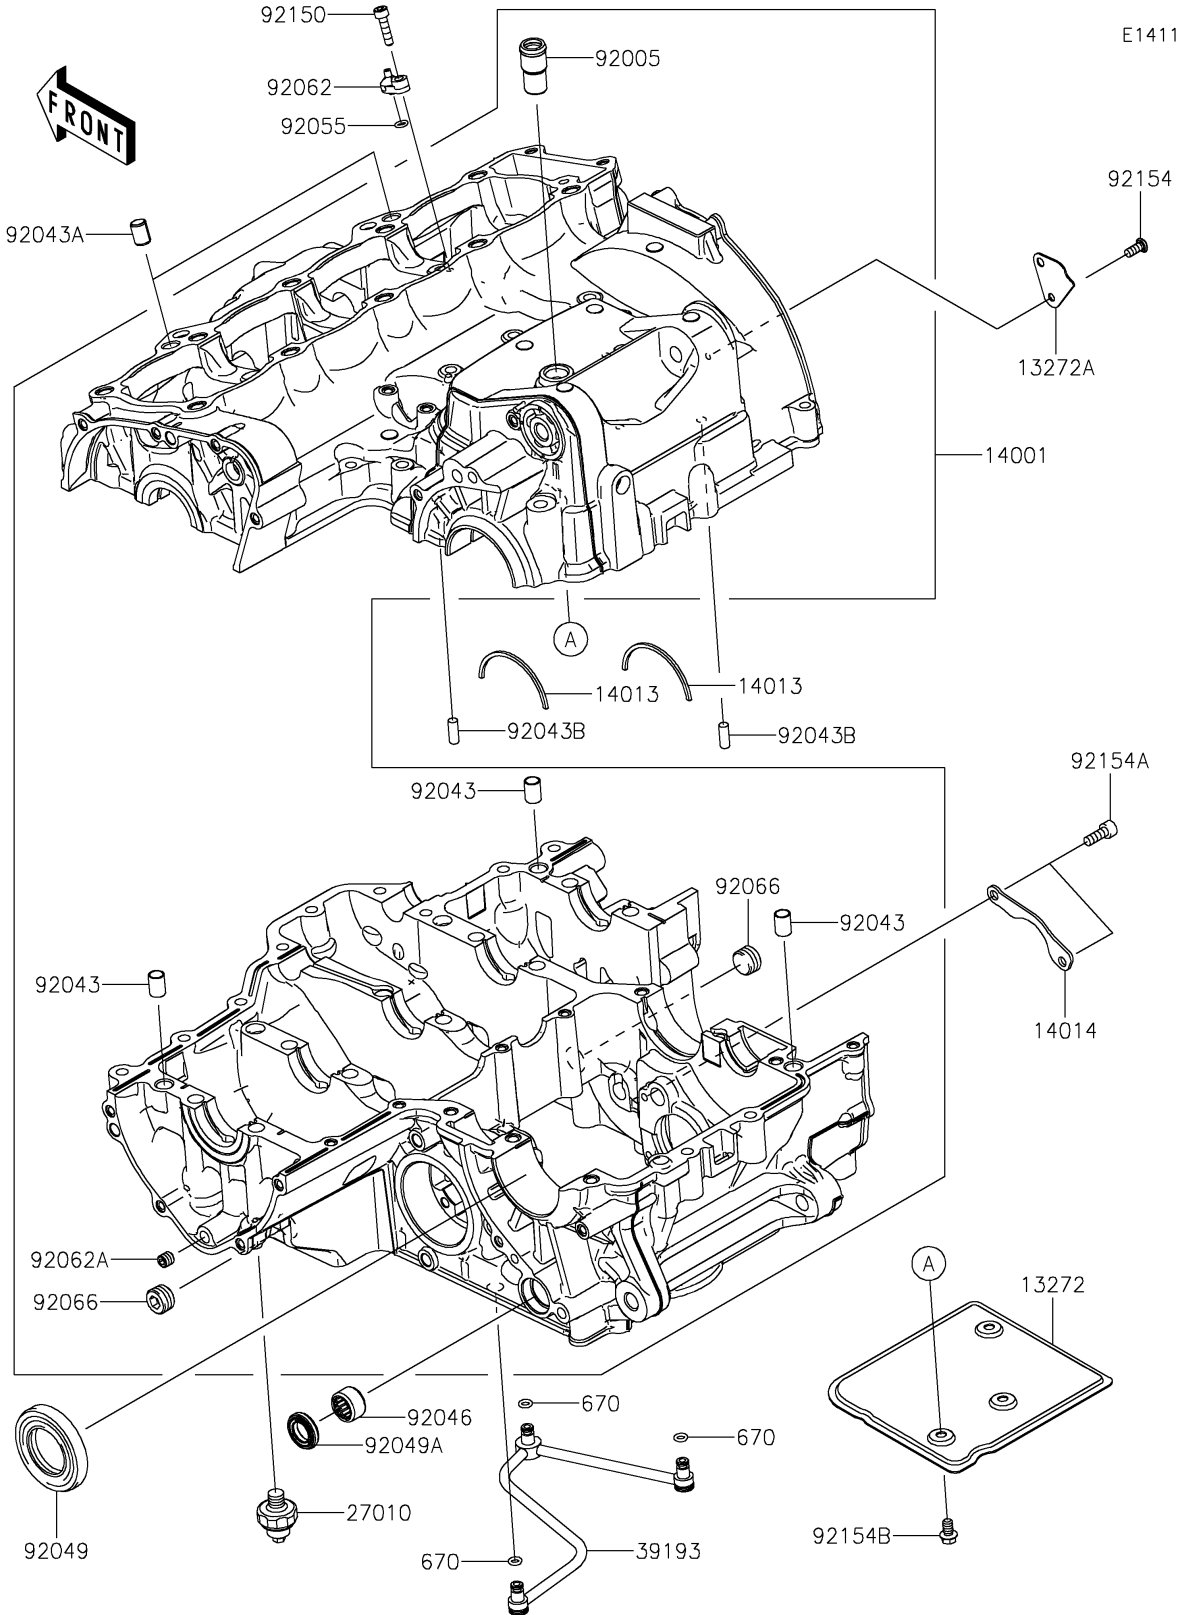

2022 Z900 ABS PARTS DIAGRAM

Crankcase

2022 Z900 ABS PARTS LIST

Crankcase

ITEM NAME	PART NUMBER	QUANTITY
PLATE,BREATHER,UPP (Ref # 13272)	13272-0698	1
PLATE,BREATHER,SIDE (Ref # 13272A)	13272-0699	1
SET-CRANKCASE (Ref # 14001)	14001-0725	1
RING-POSITION (Ref # 14013)	14013-1051	2
PLATE-POSITION (Ref # 14014)	14014-0036	1
SWITCH,OIL PRESSURE (Ref # 27010)	27010-1313	1
PIPE-OIL (Ref # 39193)	39193-0054	1
FITTING,BREATHER (Ref # 92005)	92005-1238	1
PIN,DOWEL,10X14 (Ref # 92043)	92043-1037	3
PIN,8.2X10X14 (Ref # 92043A)	92043-1264	2
PIN,6X16 (Ref # 92043B)	92043-1690	2
BEARING-NEEDLE,HK1412FM (Ref # 92046)	92046-0043	1
SEAL-OIL,TC32578 (Ref # 92049)	92049-1474	1
SEAL-OIL,TC14245 (Ref # 92049A)	92049-1520	1
RING-O,5.5X1.5 (Ref # 92055)	92055-1339	1
NOZZLE,OIL JET (Ref # 92062)	92062-0040	1
NOZZLE (Ref # 92062A)	92062-0046	1
PLUG (Ref # 92066)	92066-0836	2
BOLT,SOCKET,5X20 (Ref # 92150)	92150-1019	1
BOLT,TORX,5X12 (Ref # 92154)	92154-0299	1
BOLT,SOCKET,6X16 (Ref # 92154A)	92154-0484	2
BOLT,FLANGED,6X10 (Ref # 92154B)	92154-1887	3
O RING (Ref # 670)	670D1505	3