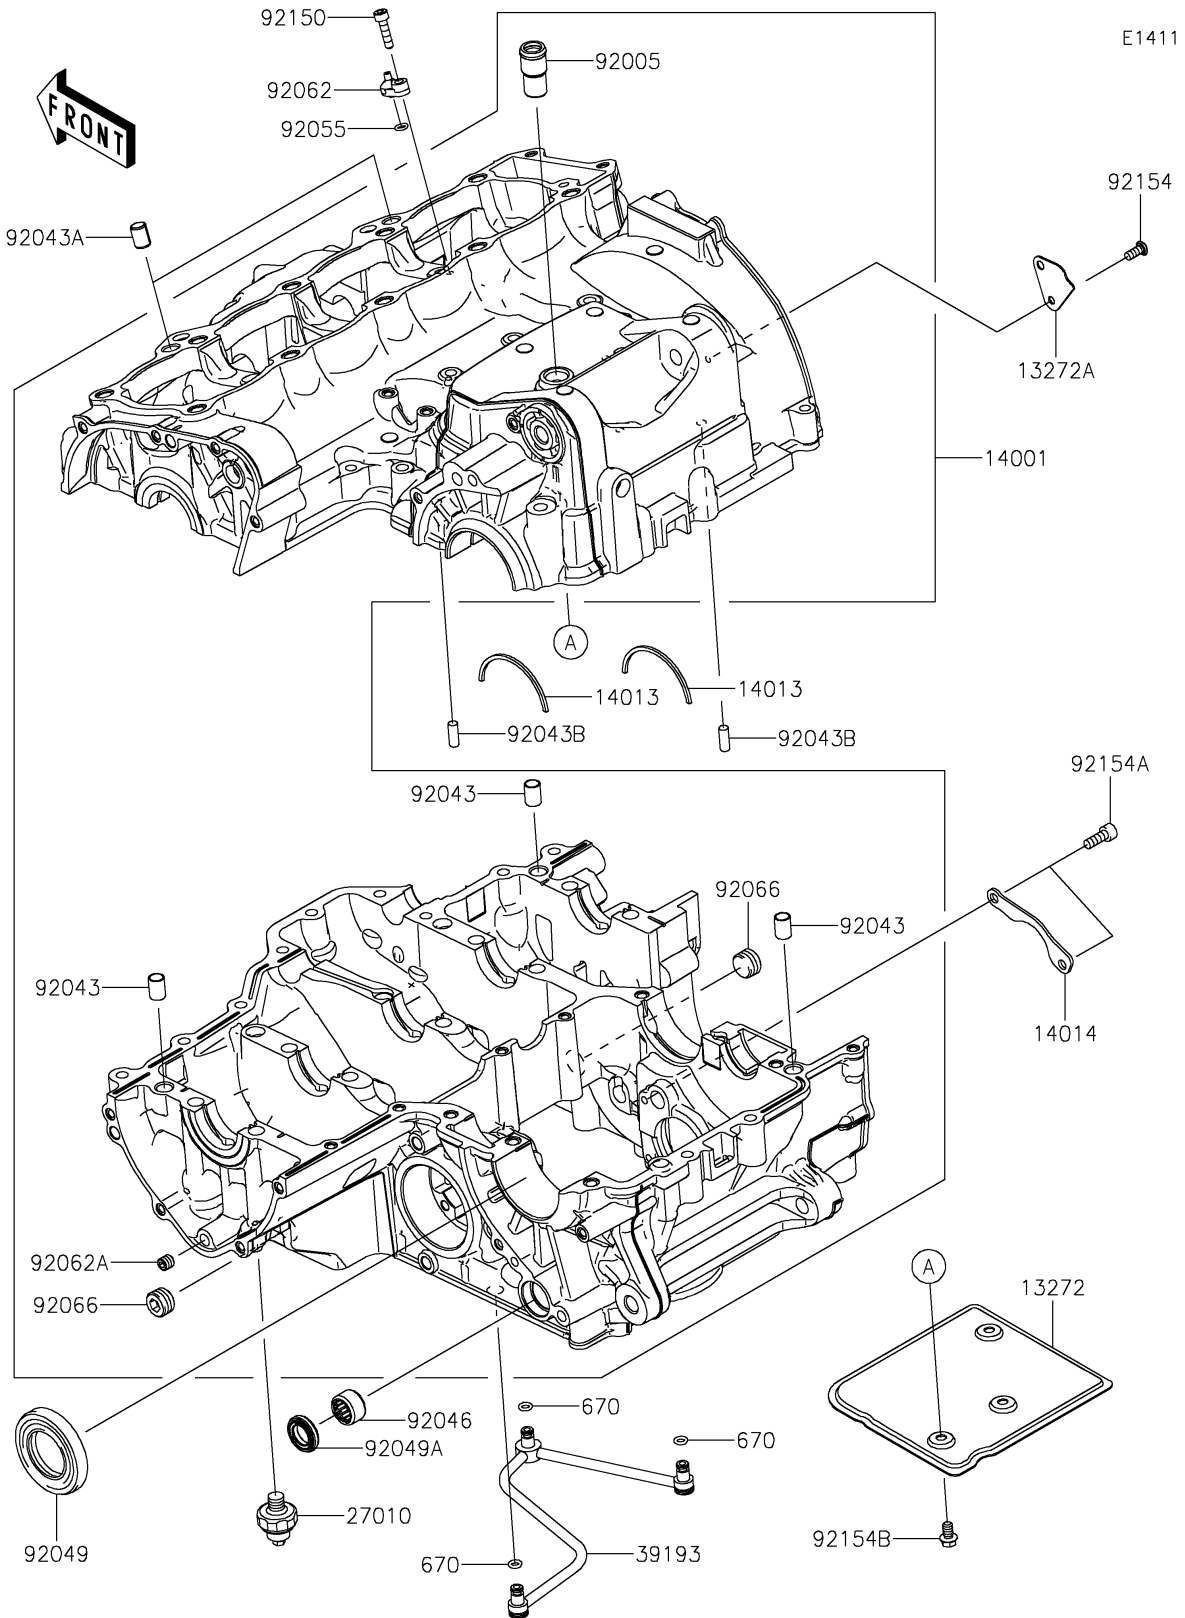

# 2022 Z900 ABS PARTS DIAGRAM

## Crankcase

## 2022 Z900 ABS PARTS LIST

### Crankcase

ITEM NAME	PART NUMBER	QUANTITY
PLATE,BREATHER,UPP (Ref # 13272)	13272-0698	1
PLATE,BREATHER,SIDE (Ref # 13272A)	13272-0699	1
SET-CRANKCASE (Ref # 14001)	14001-0725	1
RING-POSITION (Ref # 14013)	14013-1051	2
PLATE-POSITION (Ref # 14014)	14014-0036	1
SWITCH,OIL PRESSURE (Ref # 27010)	27010-1313	1
PIPE-OIL (Ref # 39193)	39193-0054	1
FITTING,BREATHER (Ref # 92005)	92005-1238	1
PIN,DOWEL,10X14 (Ref # 92043)	92043-1037	3
PIN,8.2X10X14 (Ref # 92043A)	92043-1264	2
PIN,6X16 (Ref # 92043B)	92043-1690	2
BEARING-NEEDLE,HK1412FM (Ref # 92046)	92046-0043	1
SEAL-OIL,TC32578 (Ref # 92049)	92049-1474	1
SEAL-OIL,TC14245 (Ref # 92049A)	92049-1520	1
RING-O,5.5X1.5 (Ref # 92055)	92055-1339	1
NOZZLE,OIL JET (Ref # 92062)	92062-0040	1
NOZZLE (Ref # 92062A)	92062-0046	1
PLUG (Ref # 92066)	92066-0836	2
BOLT,SOCKET,5X20 (Ref # 92150)	92150-1019	1
BOLT,TORX,5X12 (Ref # 92154)	92154-0299	1
BOLT,SOCKET,6X16 (Ref # 92154A)	92154-0484	2
BOLT,FLANGED,6X10 (Ref # 92154B)	92154-1887	3
O RING (Ref # 670)	670D1505	3