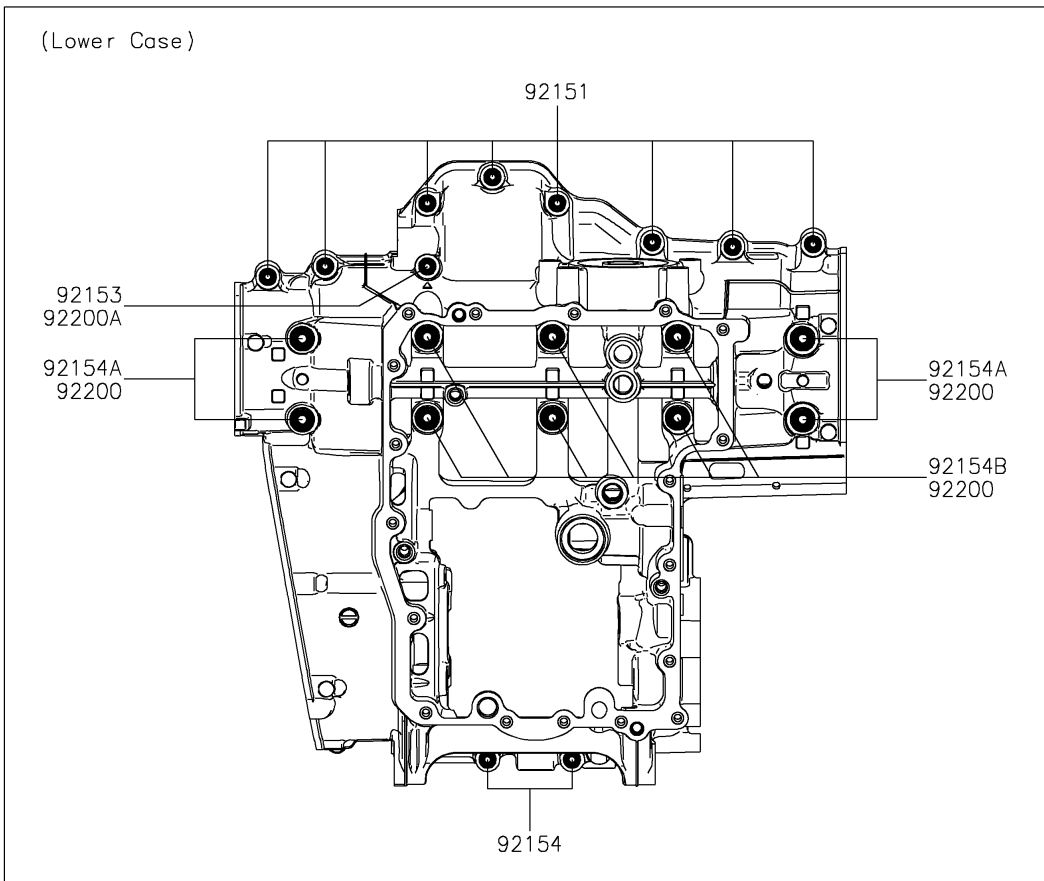

2022 Z900 ABS PARTS DIAGRAM

Crankcase Bolt Pattern

E1412

2022 Z900 ABS PARTS LIST

Crankcase Bolt Pattern

ITEM NAME	PART NUMBER	QUANTITY
BOLT,FLANGED,7X85 (Ref # 92150)	92150-1251	3
BOLT,8X70 (Ref # 92150A)	92150-1483	2
BOLT,6X40 (Ref # 92150B)	92150-1794	3
BOLT,FLANGED,7X45 (Ref # 92151)	92151-1539	8
BOLT,FLANGED,7X60 (Ref # 92153)	92153-1045	1
BOLT,FLANGED,6X68 (Ref # 92153A)	92153-1637	2
BOLT,FLANGED,7X50 (Ref # 92154)	92154-0372	3
BOLT,FLANGED,9X100 (Ref # 92154A)	92154-2639	4
BOLT,FLANGED,9X90 (Ref # 92154B)	92154-2640	6
WASHER,9.2X19X2.3 (Ref # 92200)	92200-0115	10
WASHER (Ref # 92200A)	92200-0556	2