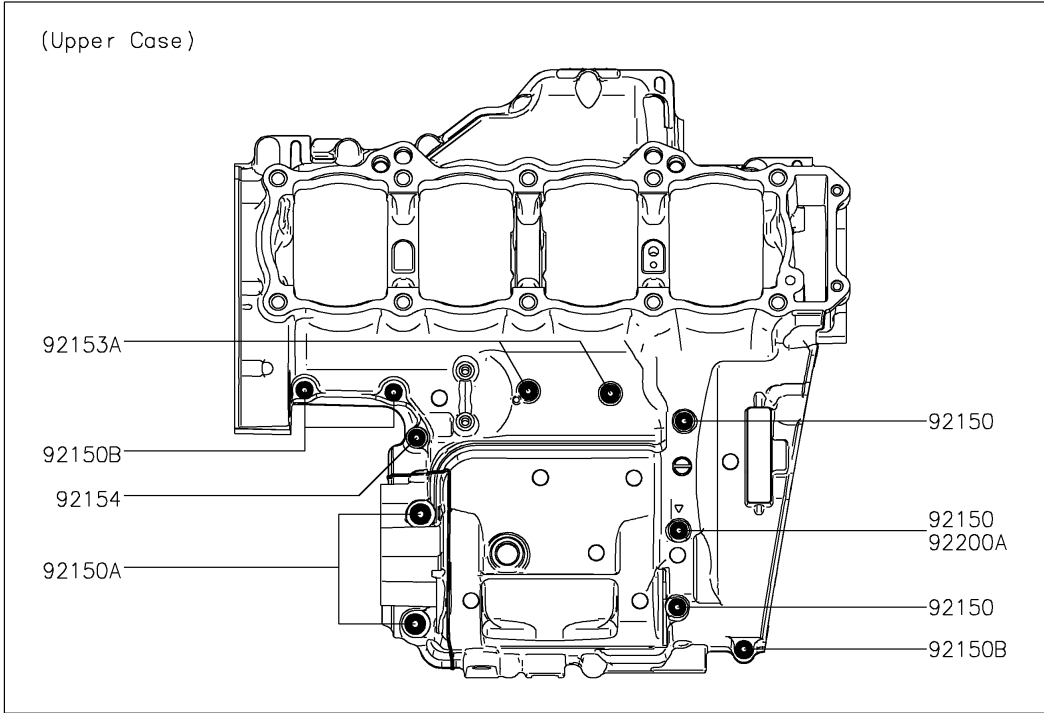

2022 Z900 ABS PARTS DIAGRAM

Crankcase Bolt Pattern

E1412

2022 Z900 ABS PARTS LIST

Crankcase Bolt Pattern

ITEM NAME	PART NUMBER	QUANTITY
BOLT,FLANGED,7X85 (Ref # 92150)	92150-1251	3
BOLT,8X70 (Ref # 92150A)	92150-1483	2
BOLT,6X40 (Ref # 92150B)	92150-1794	3
BOLT,FLANGED,7X45 (Ref # 92151)	92151-1539	8
BOLT,FLANGED,7X60 (Ref # 92153)	92153-1045	1
BOLT,FLANGED,6X68 (Ref # 92153A)	92153-1637	2
BOLT,FLANGED,7X50 (Ref # 92154)	92154-0372	3
BOLT,FLANGED,9X100 (Ref # 92154A)	92154-2639	4
BOLT,FLANGED,9X90 (Ref # 92154B)	92154-2640	6
WASHER,9.2X19X2.3 (Ref # 92200)	92200-0115	10
WASHER (Ref # 92200A)	92200-0556	2