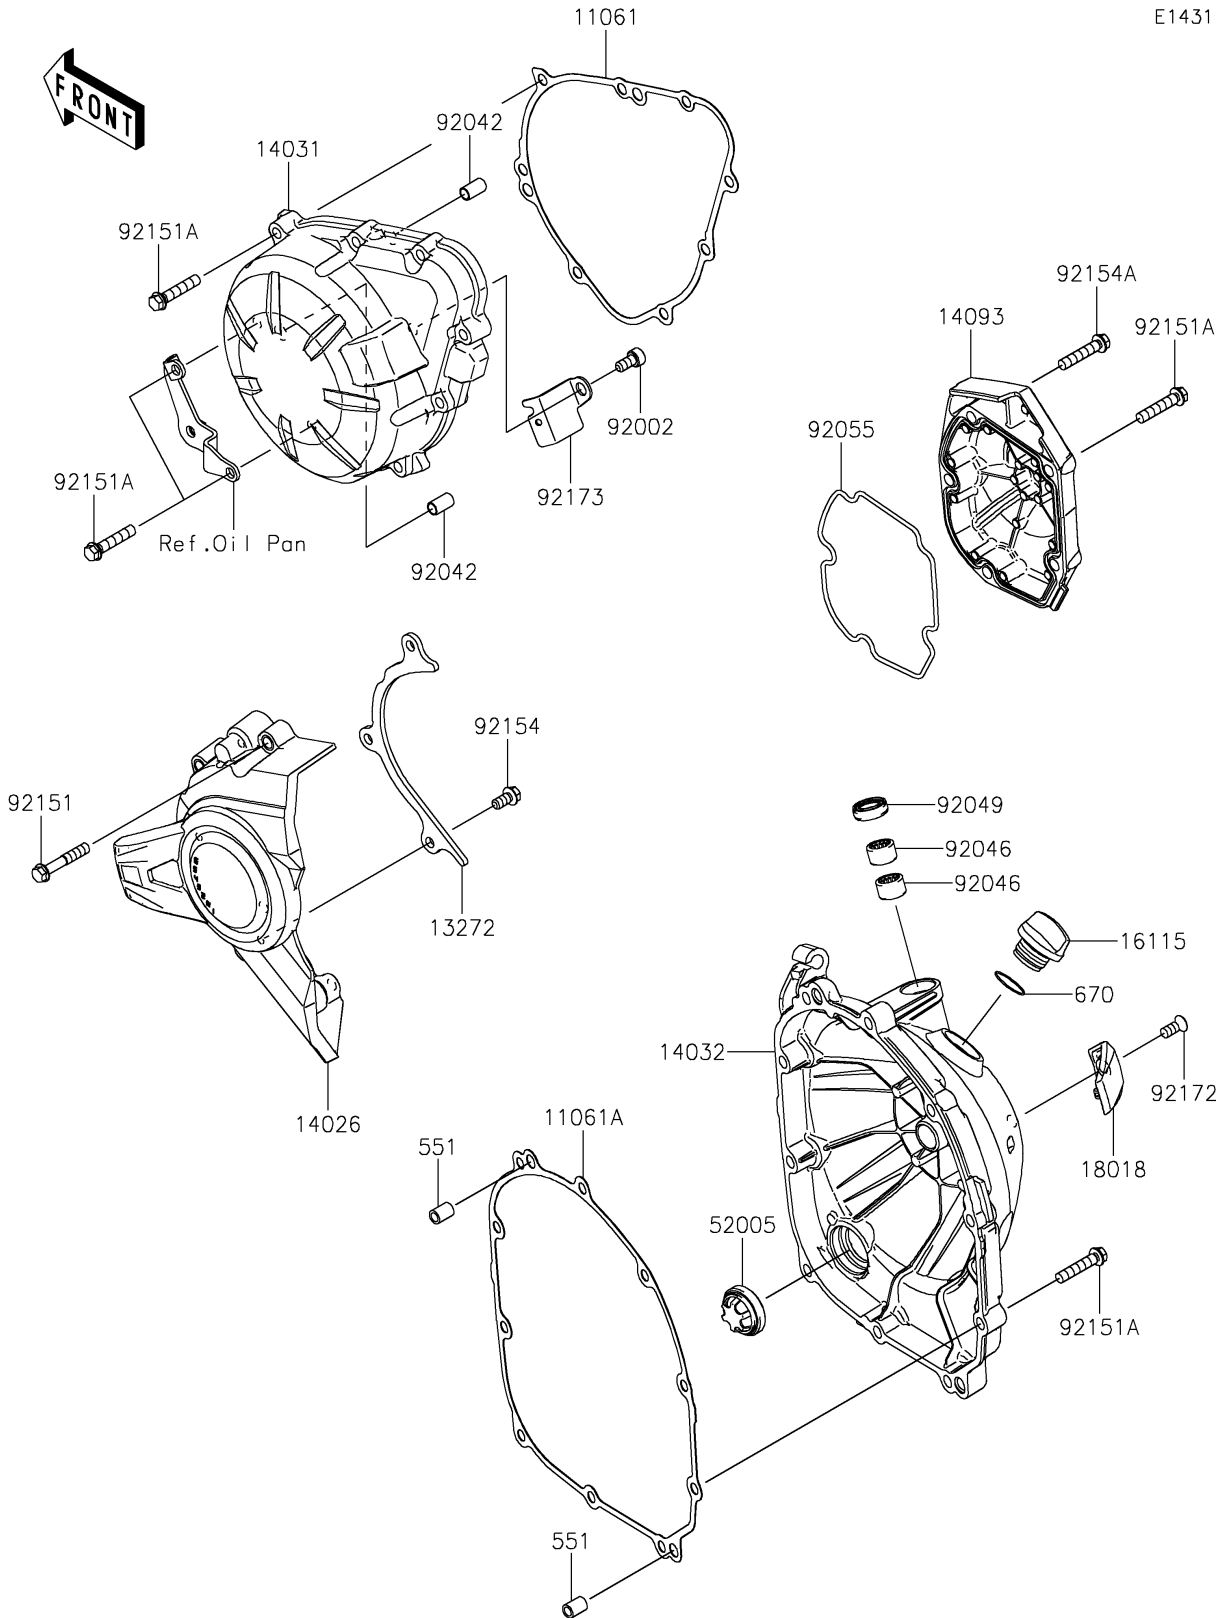

2022 Z900 ABS PARTS DIAGRAM

Engine Cover(s)

E1431

2022 Z900 ABS PARTS LIST

Engine Cover(s)

ITEM NAME	PART NUMBER	QUANTITY
GASKET,GENERATOR COVER (Ref # 11061)	11061-0403	1
GASKET,CLUTCH COVER (Ref # 11061A)	11061-0404	1
PLATE (Ref # 13272)	13272-2238	1
COVER-CHAIN (Ref # 14026)	14026-0132	1
COVER-GENERATOR (Ref # 14031)	14031-0640	1
COVER-CLUTCH (Ref # 14032)	14032-0663	1
COVER,PULSER (Ref # 14093)	14093-0988	1
CAP-OIL FILLER (Ref # 16115)	16115-1053	1
PLATE-HEAT GUARD (Ref # 18018)	18018-0603	1
GAUGE (Ref # 52005)	52005-1120	1
BOLT,SOCKET,6X12 (Ref # 92002)	92002-1796	1
PIN,DOWEL,6.3X8X14 (Ref # 92042)	92042-007	2
BEARING-NEEDLE,HK1210FM (Ref # 92046)	92046-0034	2
SEAL-OIL,CLUTCH RELEASE (Ref # 92049)	92049-1475	1
RING-O,PULSER COVER (Ref # 92055)	92055-0199	1
BOLT,6X35 (Ref # 92151)	92151-1135	4
BOLT,6X30 (Ref # 92151A)	92151-1873	22
BOLT,FLANGED-SMALL,6X12 (Ref # 92154)	92154-1888	3
BOLT,6X30 (Ref # 92154A)	92154-2652	1
SCREW,TORX,6X14 (Ref # 92172)	92172-0901	1
CLAMP (Ref # 92173)	92173-1321	1
PIN-DOWEL,8X14 (Ref # 551)	551A0814	2
O RING,20MM (Ref # 670)	670B2020	1