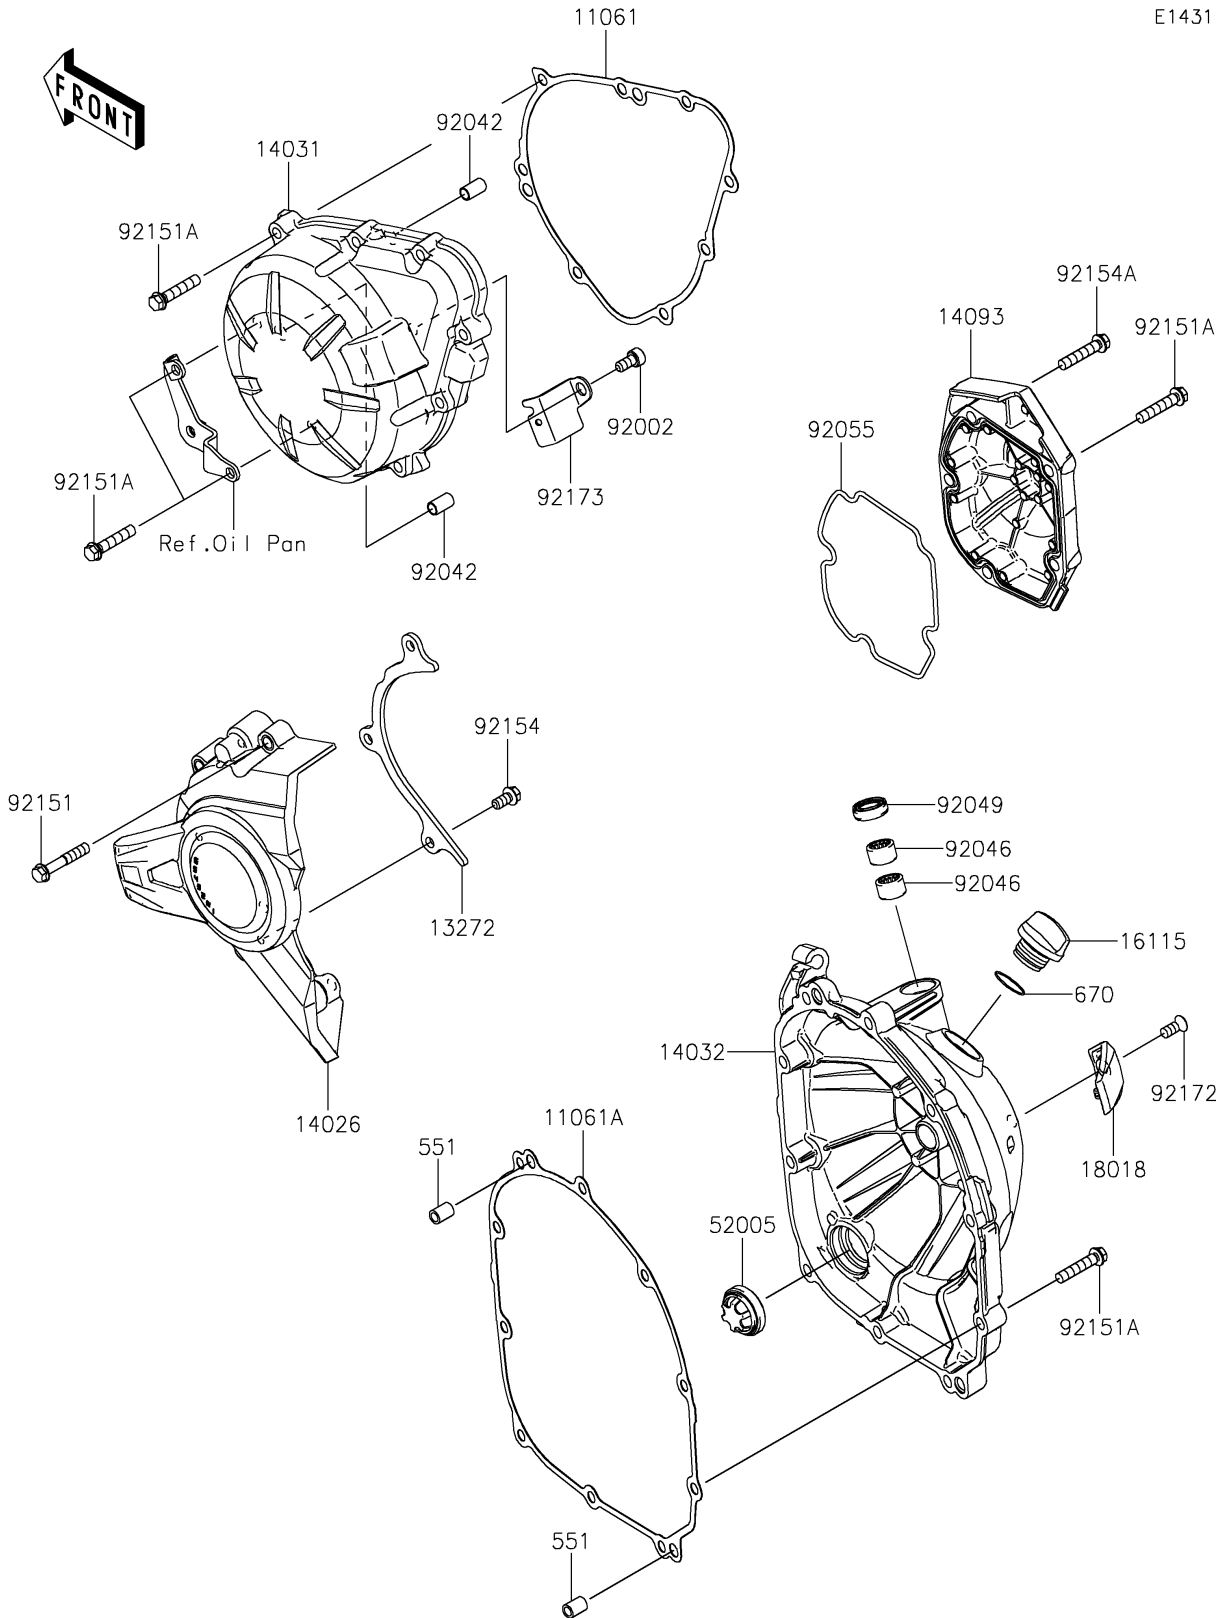

# 2022 Z900 ABS PARTS DIAGRAM

Engine Cover(s)

E1431

## 2022 Z900 ABS PARTS LIST

### Engine Cover(s)

ITEM NAME	PART NUMBER	QUANTITY
GASKET,GENERATOR COVER (Ref # 11061)	11061-0403	1
GASKET,CLUTCH COVER (Ref # 11061A)	11061-0404	1
PLATE (Ref # 13272)	13272-2238	1
COVER-CHAIN (Ref # 14026)	14026-0132	1
COVER-GENERATOR (Ref # 14031)	14031-0640	1
COVER-CLUTCH (Ref # 14032)	14032-0663	1
COVER,PULSER (Ref # 14093)	14093-0988	1
CAP-OIL FILLER (Ref # 16115)	16115-1053	1
PLATE-HEAT GUARD (Ref # 18018)	18018-0603	1
GAUGE (Ref # 52005)	52005-1120	1
BOLT,SOCKET,6X12 (Ref # 92002)	92002-1796	1
PIN,DOWEL,6.3X8X14 (Ref # 92042)	92042-007	2
BEARING-NEEDLE,HK1210FM (Ref # 92046)	92046-0034	2
SEAL-OIL,CLUTCH RELEASE (Ref # 92049)	92049-1475	1
RING-O,PULSER COVER (Ref # 92055)	92055-0199	1
BOLT,6X35 (Ref # 92151)	92151-1135	4
BOLT,6X30 (Ref # 92151A)	92151-1873	22
BOLT,FLANGED-SMALL,6X12 (Ref # 92154)	92154-1888	3
BOLT,6X30 (Ref # 92154A)	92154-2652	1
SCREW,TORX,6X14 (Ref # 92172)	92172-0901	1
CLAMP (Ref # 92173)	92173-1321	1
PIN-DOWEL,8X14 (Ref # 551)	551A0814	2
O RING,20MM (Ref # 670)	670B2020	1