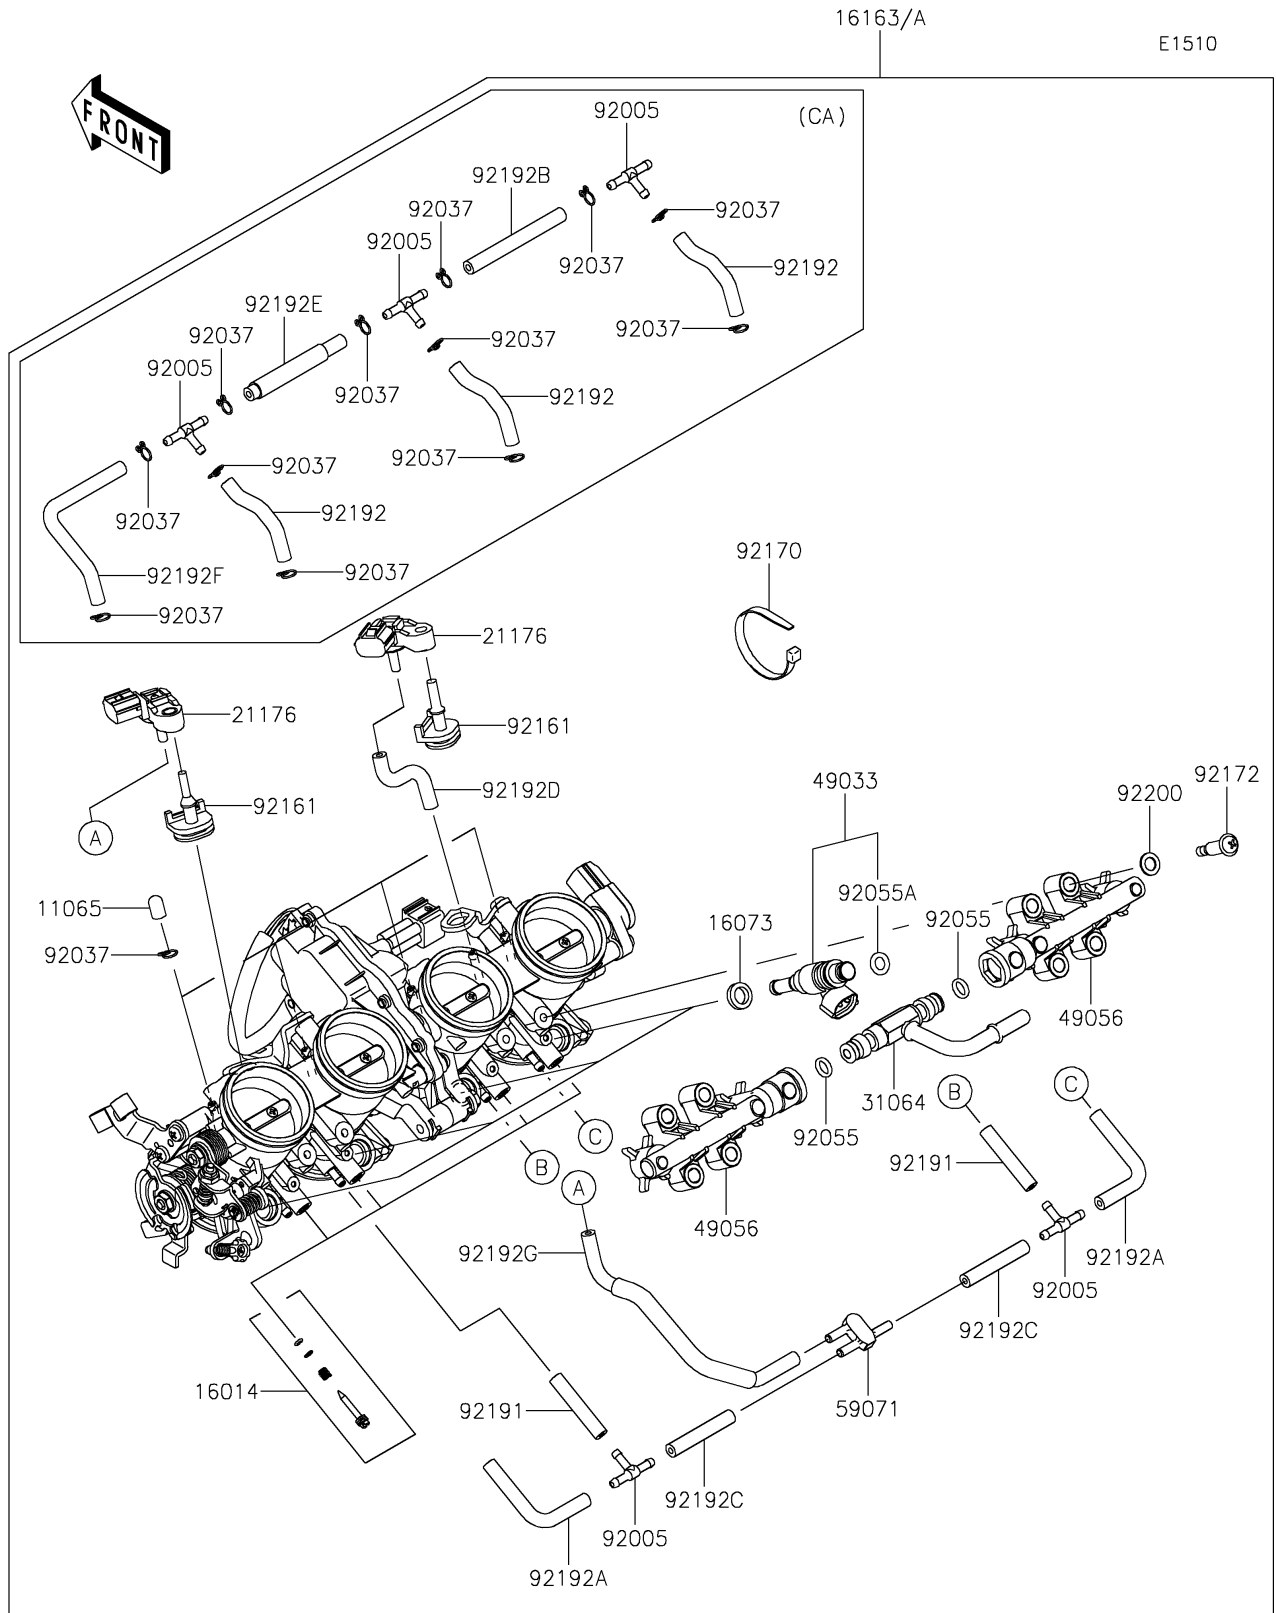

# 2022 Z900 ABS PARTS DIAGRAM

Throttle

## 2022 Z900 ABS PARTS LIST

### Throttle

ITEM NAME	PART NUMBER	QUANTITY
SCREW-PILOT AIR (Ref # 16014)	16014-0017	4
INSULATOR,INJECTER (Ref # 16073)	16073-1123	4
SENSOR,PRESSURE (Ref # 21176)	21176-0906	2
PIPE-COMP (Ref # 31064)	31064-0692	1
NOZZLE-INJECTION (Ref # 49033)	49033-0034	4
PIPE-INJECTION (Ref # 49056)	49056-0049	2
JOINT (Ref # 59071)	59071-0022	1
RING-O (Ref # 92055)	92055-0761	2
RING-O,REGULATOR-FUEL (Ref # 92055A)	92055-2187	4
DAMPER (Ref # 92161)	92161-0673	2
CLAMP (Ref # 92170)	92170-3749	1
SCREW,PIPE INJECTION (Ref # 92172)	92172-0828	4
TUBE,3.2X7.4X40 (Ref # 92191)	92191-1551	2
TUBE,3.2X7.4X75 (Ref # 92192A)	92192-1446	2
TUBE,3.2X7.4X45 (Ref # 92192C)	92192-1617	2
TUBE,3.2X7.4X55 (Ref # 92192D)	92192-1802	1
TUBE,3.2X7.4X175 (Ref # 92192G)	92192-1805	1
WASHER (Ref # 92200)	92200-3807	4