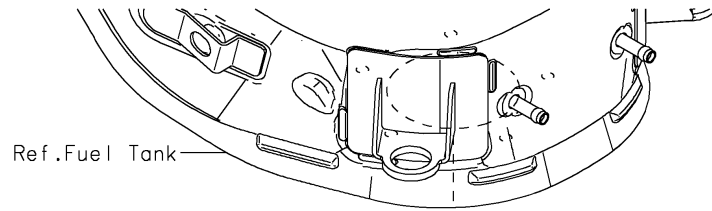

2022 Z900 ABS PARTS DIAGRAM

Fuel Pump

E1520

670

2022 Z900 ABS PARTS LIST

Fuel Pump

ITEM NAME	PART NUMBER	QUANTITY
PUMP-FUEL (Ref # 49040)	49040-0756	1
TUBE-ASSY,FUEL (Ref # 51044)	51044-0863	1
BOLT,FLANGED,6X12 (Ref # 92154)	92154-1848	5
KIT,FUEL FILTER (Ref # 99999)	99999-0522	1
O RING (Ref # 670)	670E5075	1