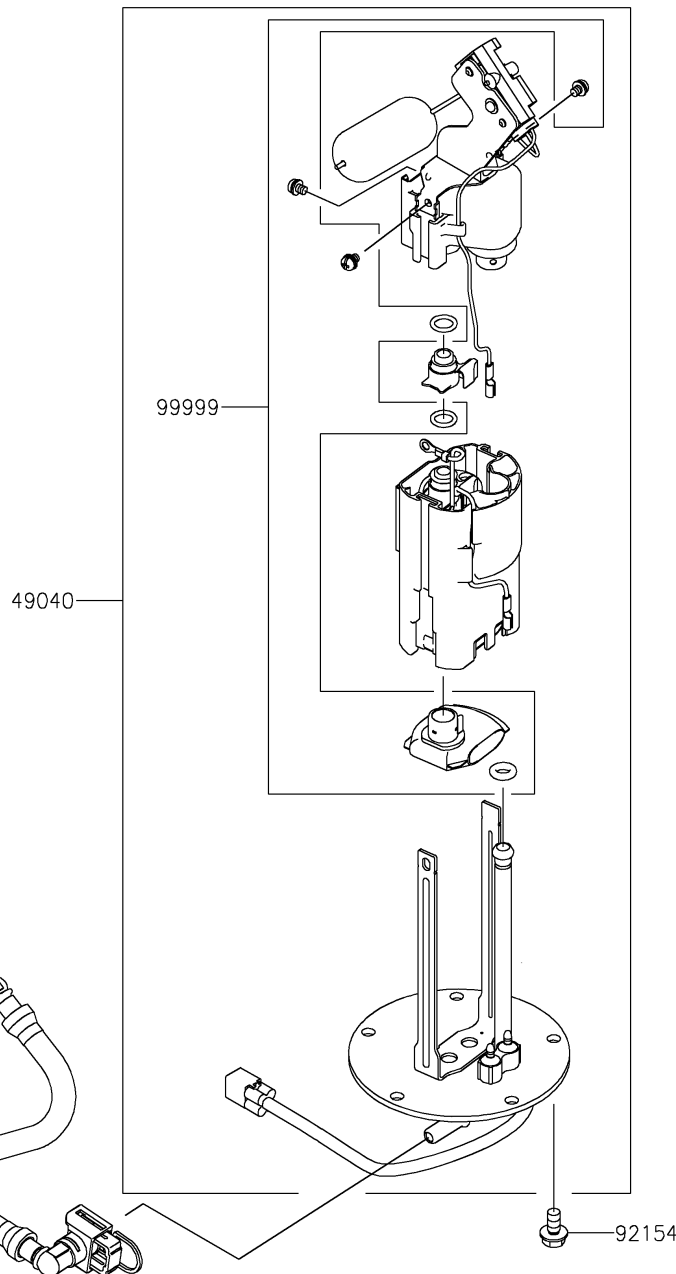

2022 Z900 ABS PARTS DIAGRAM

Fuel Pump

E1520

670

2022 Z900 ABS PARTS LIST

Fuel Pump

ITEM NAME	PART NUMBER	QUANTITY
PUMP-FUEL (Ref # 49040)	49040-0756	1
TUBE-ASSY,FUEL (Ref # 51044)	51044-0863	1
BOLT,FLANGED,6X12 (Ref # 92154)	92154-1848	5
KIT,FUEL FILTER (Ref # 99999)	99999-0522	1
O RING (Ref # 670)	670E5075	1