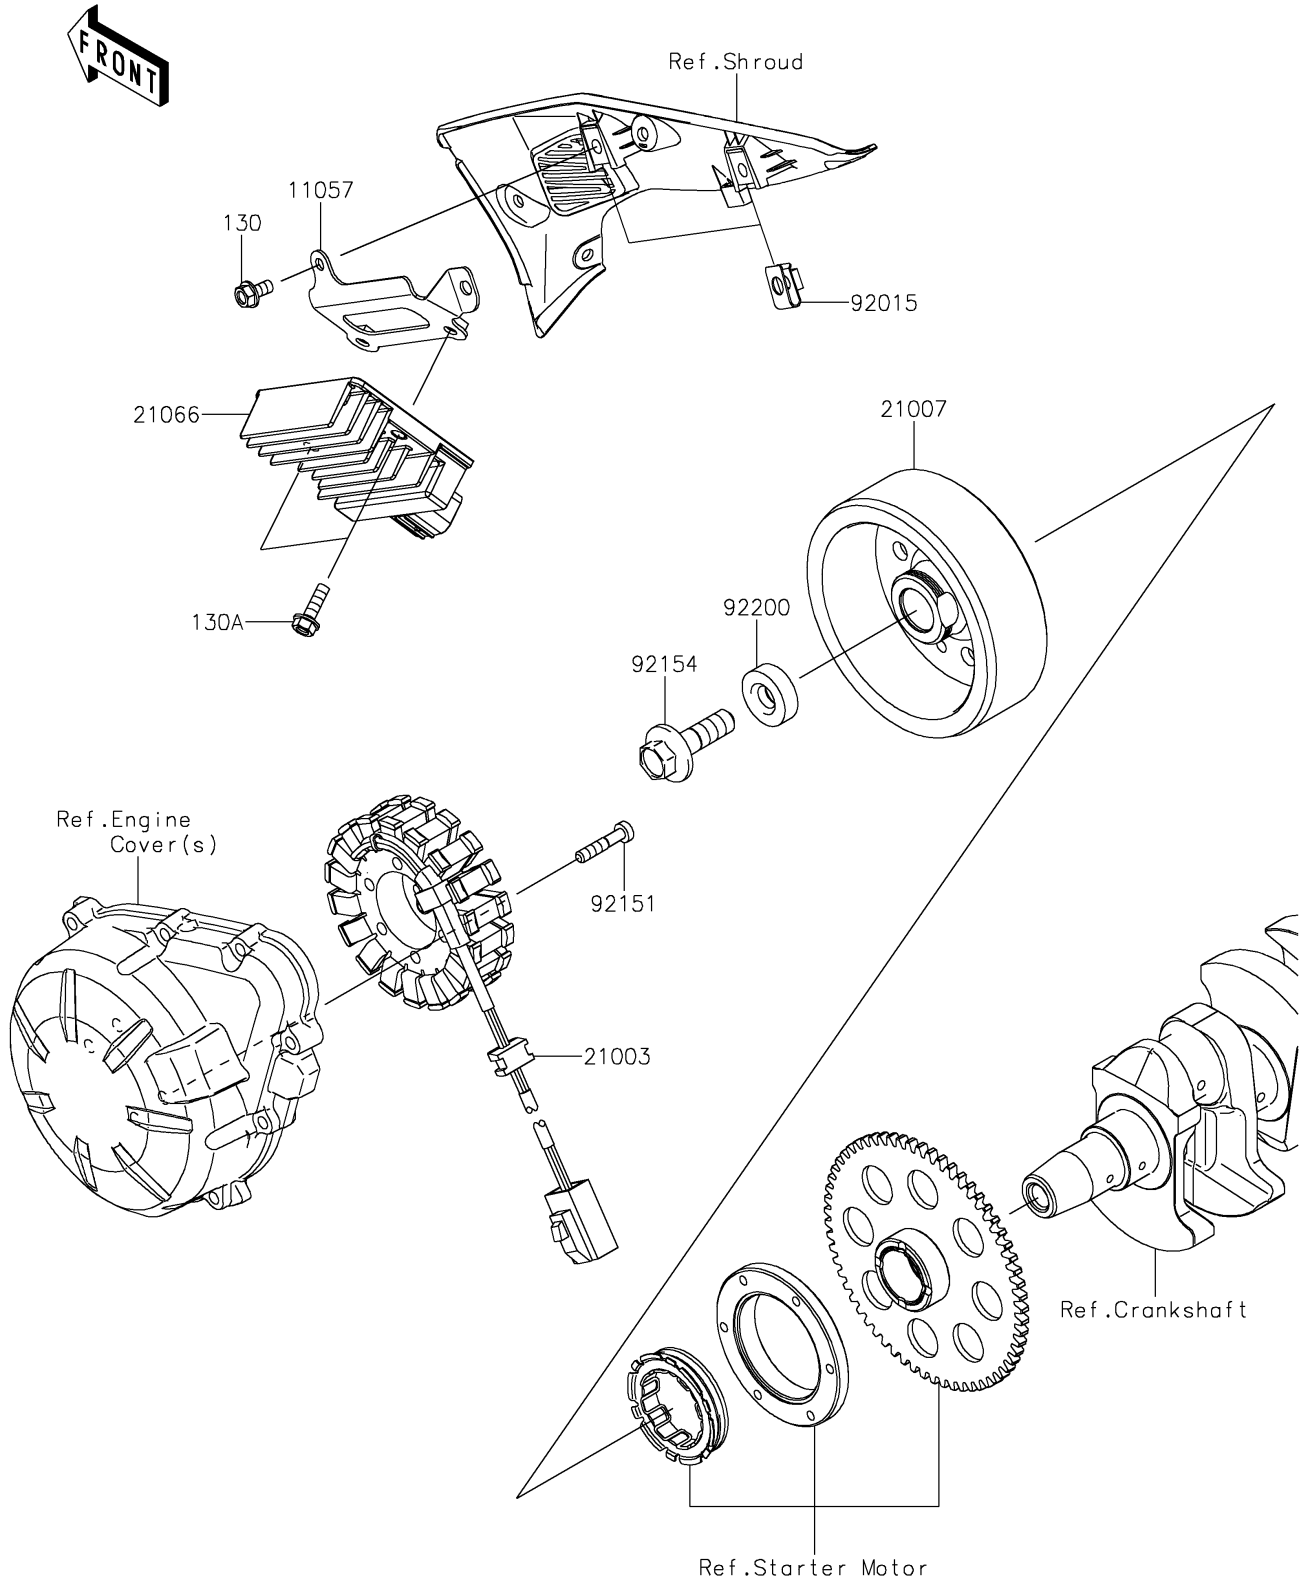

2022 Z900 ABS PARTS DIAGRAM

Generator

E1810

2022 Z900 ABS PARTS LIST

Generator

ITEM NAME	PART NUMBER	QUANTITY
BRACKET,REGULATOR (Ref # 11057)	11057-2692	1
STATOR (Ref # 21003)	21003-0203	1
ROTOR (Ref # 21007)	21007-0691	1
REGULATOR-VOLTAGE (Ref # 21066)	21066-0760	1
NUT,6MM (Ref # 92015)	92015-1671	2
BOLT,6X30 (Ref # 92151)	92151-1626	4
BOLT,FLANGED,12X40 (Ref # 92154)	92154-2650	1
WASHER,12X34X9 (Ref # 92200)	92200-0369	1
BOLT-FLANGED,6X14 (Ref # 130)	130BA0614	2
BOLT-FLANGED,6X20 (Ref # 130A)	130BA0620	2