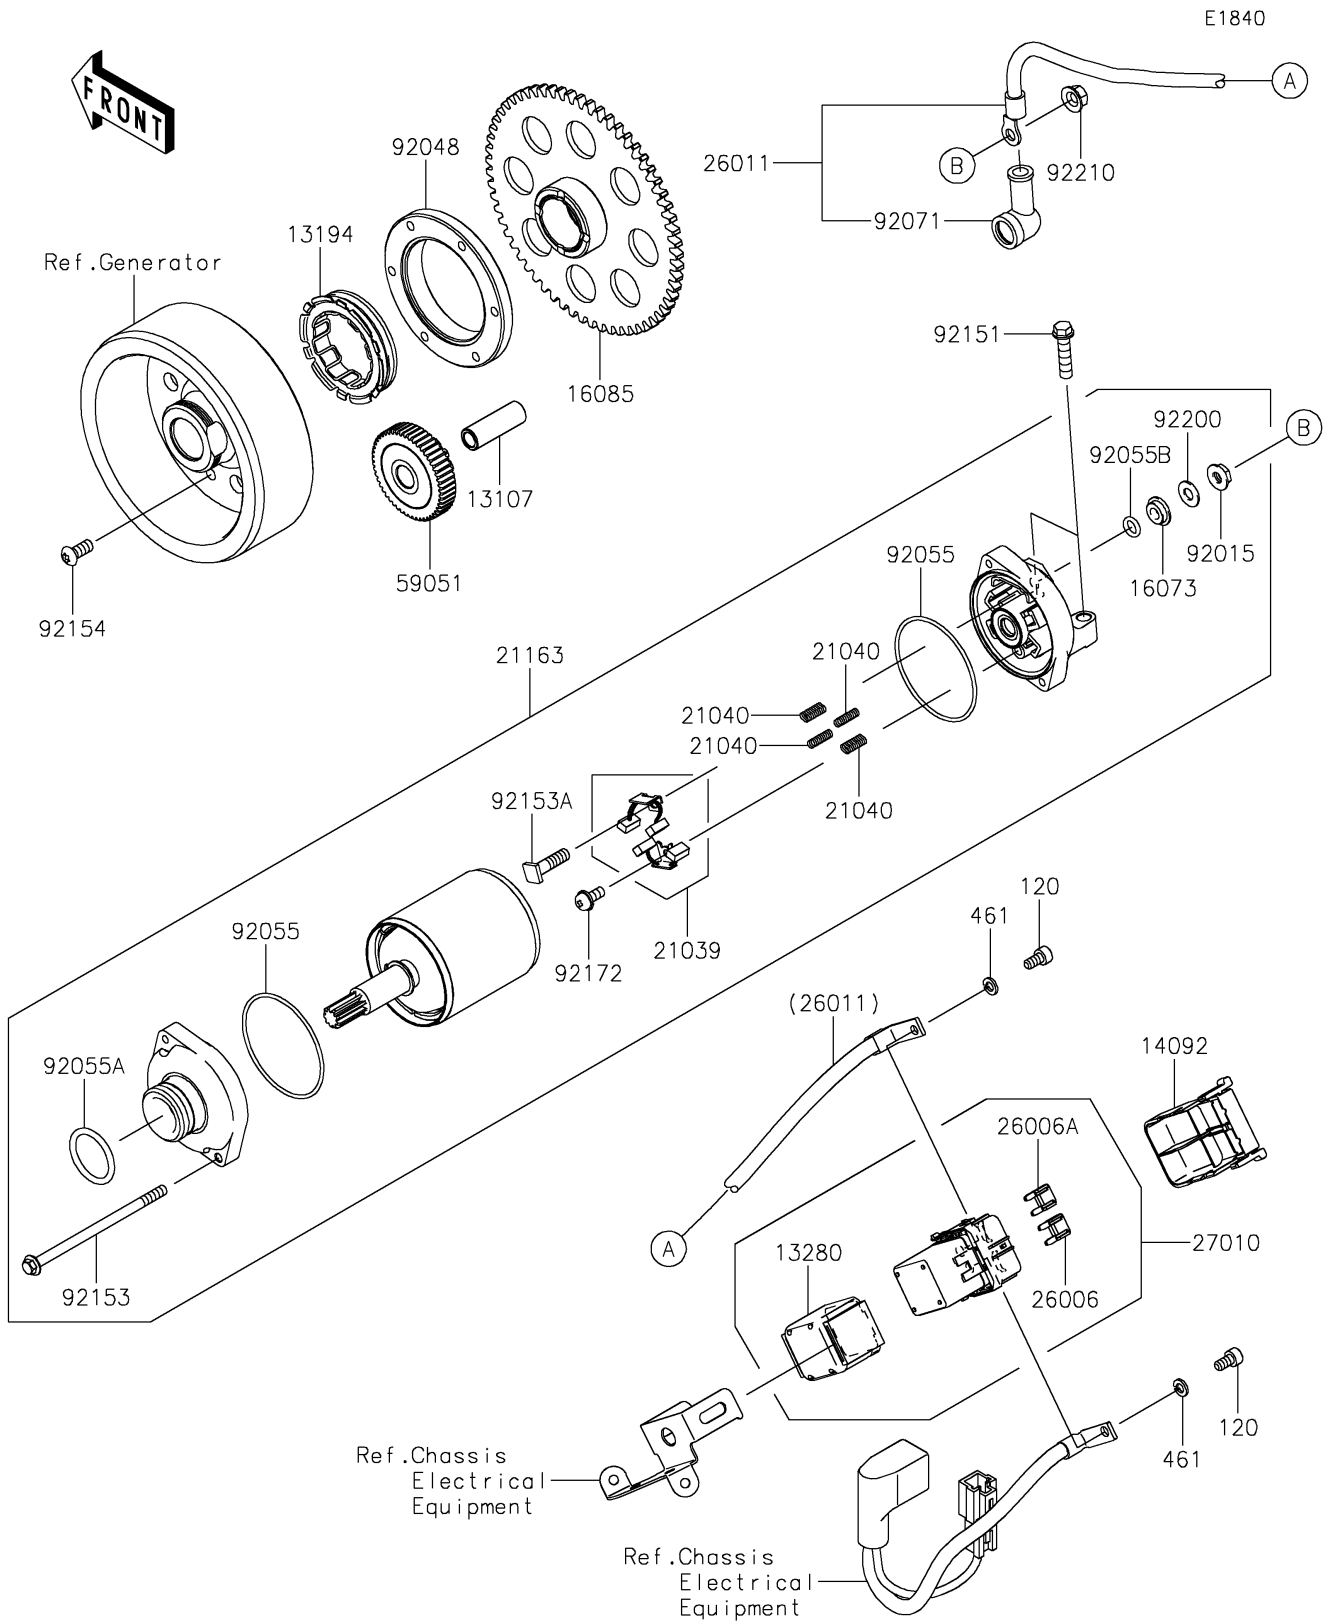

2022 Z900 ABS PARTS DIAGRAM

Starter Motor

2022 Z900 ABS PARTS LIST

Starter Motor

ITEM NAME	PART NUMBER	QUANTITY
SHAFT,IDLER GEAR (Ref # 13107)	13107-1377	1
CLUTCH-ONEWAY (Ref # 13194)	13194-1096	1
HOLDER,MAGNETIC SWITCH (Ref # 13280)	13280-0814	1
COVER (Ref # 14092)	14092-0109	1
INSULATOR (Ref # 16073)	16073-0053	1
GEAR,CLUTCH ONEWAY (Ref # 16085)	16085-0609	1
BRUSH,CARBON (Ref # 21039)	21039-0004	1
SPRING-BRUSH (Ref # 21040)	21040-0003	4
STARTER-ELECTRIC (Ref # 21163)	21163-0748	1
FUSE,MINI BLADE,15A,BLUE (Ref # 26006)	26006-0001	1
FUSE,MINI BLADE,30A,GREEN (Ref # 26006A)	26006-1080	1
WIRE-LEAD (Ref # 26011)	26011-0986	1
SWITCH (Ref # 27010)	27010-0770	1
GEAR-SPUR,IDLER (Ref # 59051)	59051-0762	1
NUT,STARTER MOTOR (Ref # 92015)	92015-1476	1
RACE (Ref # 92048)	92048-0018	1
RING-O (Ref # 92055)	92055-0136	2
RING-O (Ref # 92055A)	92055-1276	1
RING-O,4.5X2.0 (Ref # 92055B)	92055-1370	1
GROMMET (Ref # 92071)	92071-0024	1
BOLT,FLANGED-SMALL,6X25 (Ref # 92151)	92151-1930	2
BOLT (Ref # 92153)	92153-1850	2
BOLT (Ref # 92153A)	92153-1866	1
BOLT,TORX,6X14 (Ref # 92154)	92154-2448	6
SCREW (Ref # 92172)	92172-0334	1
WASHER (Ref # 92200)	92200-0386	1
NUT,6MM (Ref # 92210)	92210-0188	1
BOLT-SOCKET,5X10 (Ref # 120)	120CB0510	2
WASHER-SPRING,5MM (Ref # 461)	461DB0500	2