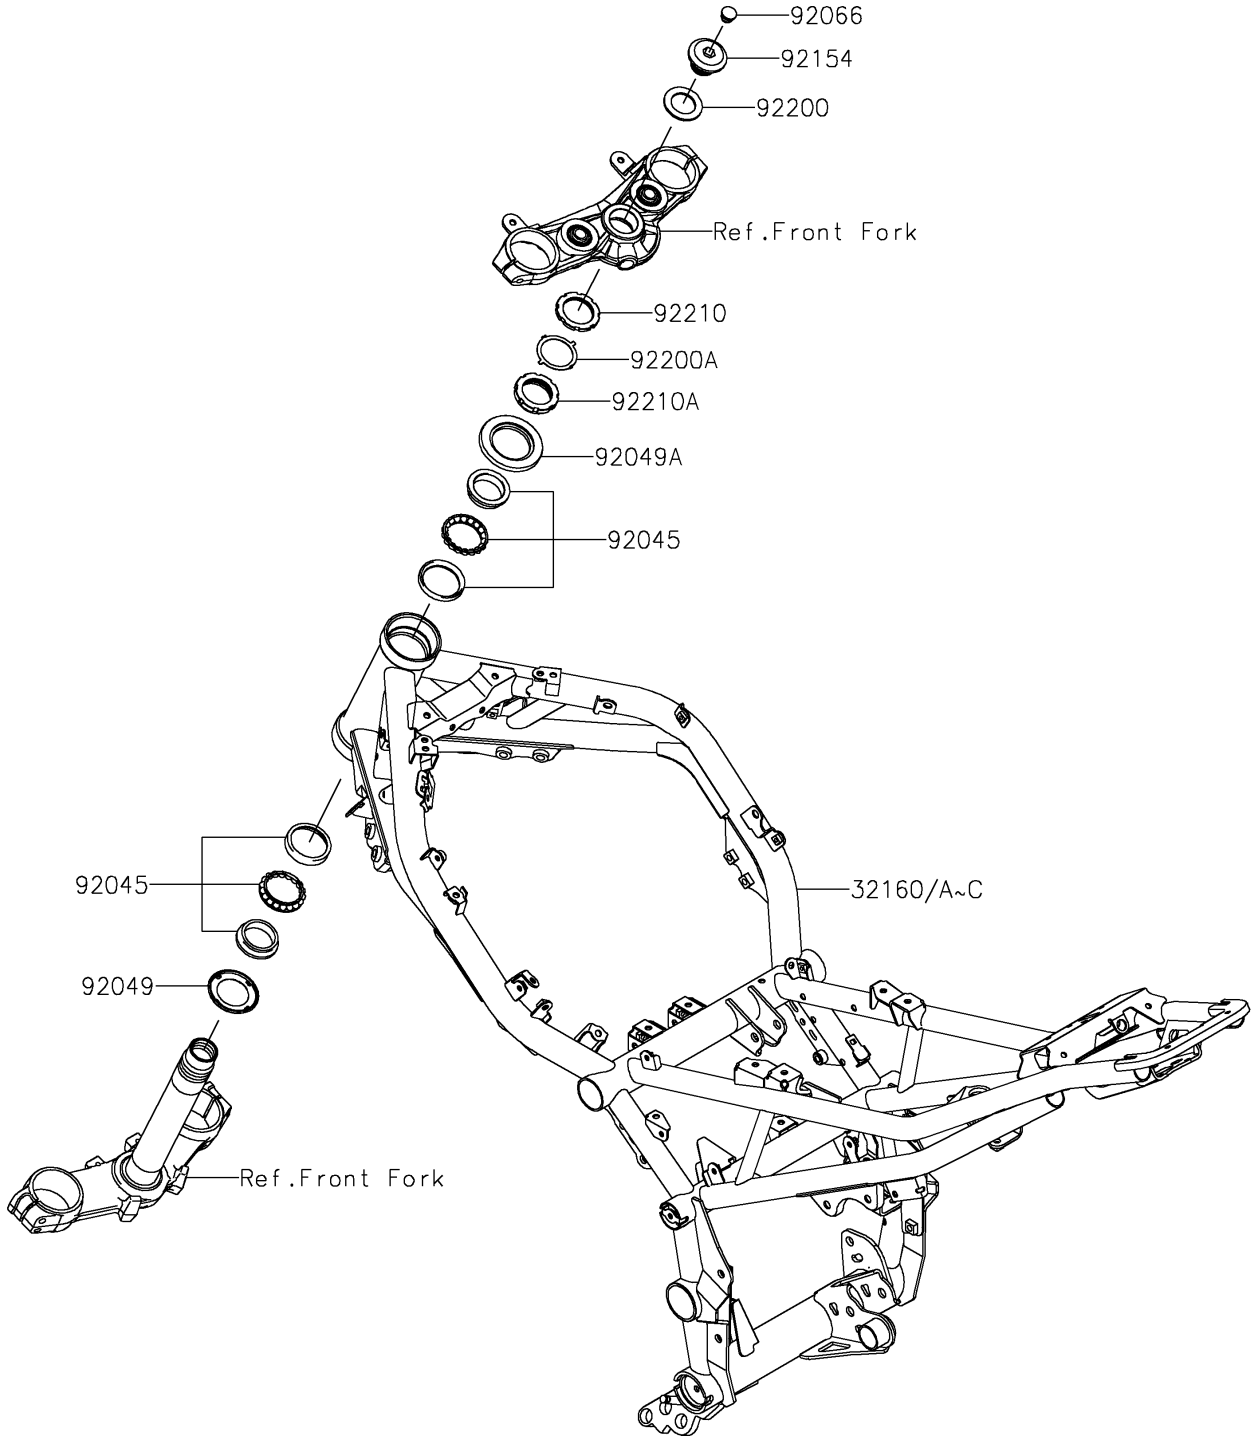

2022 Z900 ABS PARTS DIAGRAM

Frame

F2120

2022 Z900 ABS PARTS LIST

Frame

ITEM NAME	PART NUMBER	QUANTITY
FRAME-COMP,F.S.BLACK (Ref # 32160A)	32160-1920-18R	1
FRAME-COMP,M.GREEN (Ref # 32160B)	32160-1920-54S	1
BEARING-BALL,SF07A17PX1V1 (Ref # 92045)	92045-1384	2
SEAL-OIL,DS35X55X4 (Ref # 92049)	92049-0022	1
SEAL-OIL,MX043N2 (Ref # 92049A)	92049-1483	1
PLUG (Ref # 92066)	92066-0981	1
BOLT,26MM (Ref # 92154)	92154-4351	1
WASHER,27X42X2.3 (Ref # 92200)	92200-0081	1
WASHER (Ref # 92200A)	92200-0281	1
NUT,STEERING STEM 35MM (Ref # 92210)	92210-0062	1
NUT,STEERING STEM,35MM (Ref # 92210A)	92210-0077	1