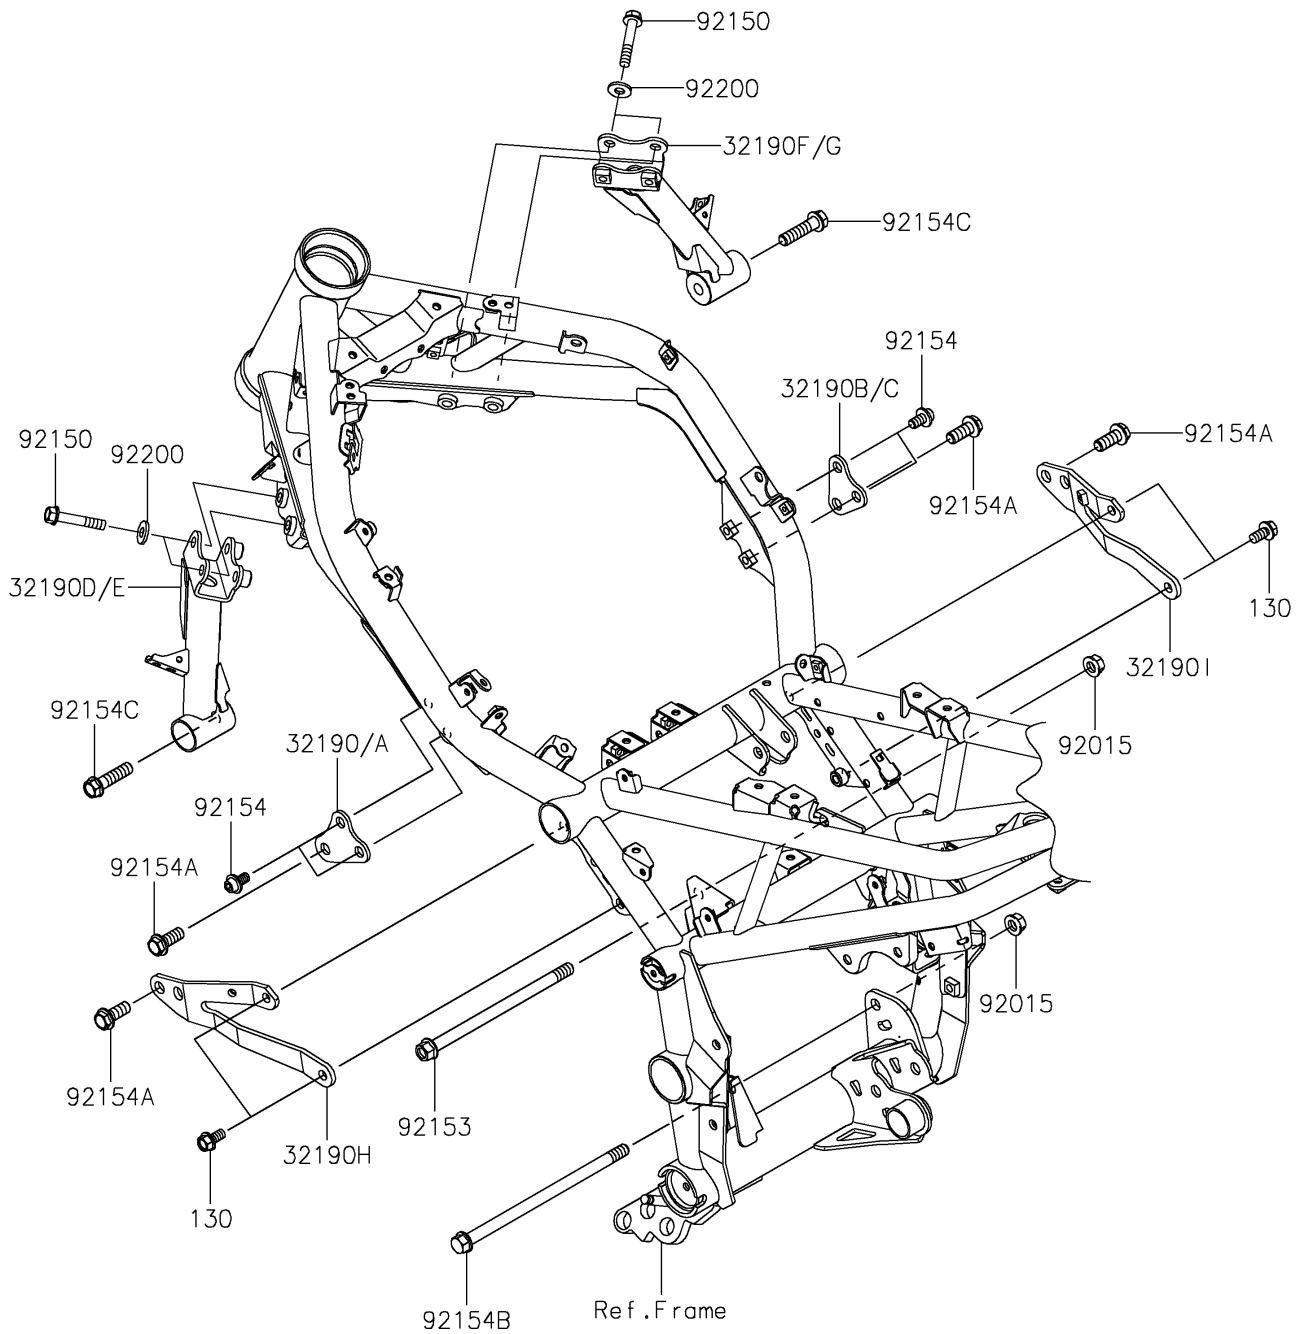

2022 Z900 ABS PARTS DIAGRAM

Engine Mount

F2122

2022 Z900 ABS PARTS LIST

Engine Mount

ITEM NAME	PART NUMBER	QUANTITY
BRACKET-ENGINE,HEAD,LH,F.S.BLK (Ref # 32190A)	32190-0759-18R	1
BRACKET-ENGINE,HEAD,RH,F.S.BLK (Ref # 32190C)	32190-0760-18R	1
BRACKET-ENGINE,LH,F.S.BLACK (Ref # 32190E)	32190-0831-18R	1
BRACKET-ENGINE,RH,F.S.BLACK (Ref # 32190G)	32190-0832-18R	1
BRACKET-ENGINE,CYL.,LH (Ref # 32190H)	32190-0843	1
BRACKET-ENGINE,CYL.,RH (Ref # 32190I)	32190-0844	1
NUT,FLANGED,10MM (Ref # 92015)	92015-1180	2
BOLT,FLANGED,8X45 (Ref # 92150)	92150-1487	4
BOLT,FLANGED,10X170 (Ref # 92153)	92153-1428	1
BOLT,SOCKET,8X14 (Ref # 92154)	92154-2745	4
BOLT,FLANGED,10X25 (Ref # 92154A)	92154-2747	4
BOLT,FLANGED,10X195 (Ref # 92154B)	92154-4070	1
BOLT,FLANGED,10X40 (Ref # 92154C)	92154-4122	2
WASHER,8.5X18X2.3 (Ref # 92200)	92200-1213	4
BOLT-FLANGED,8X16 (Ref # 130)	130CA0816	4