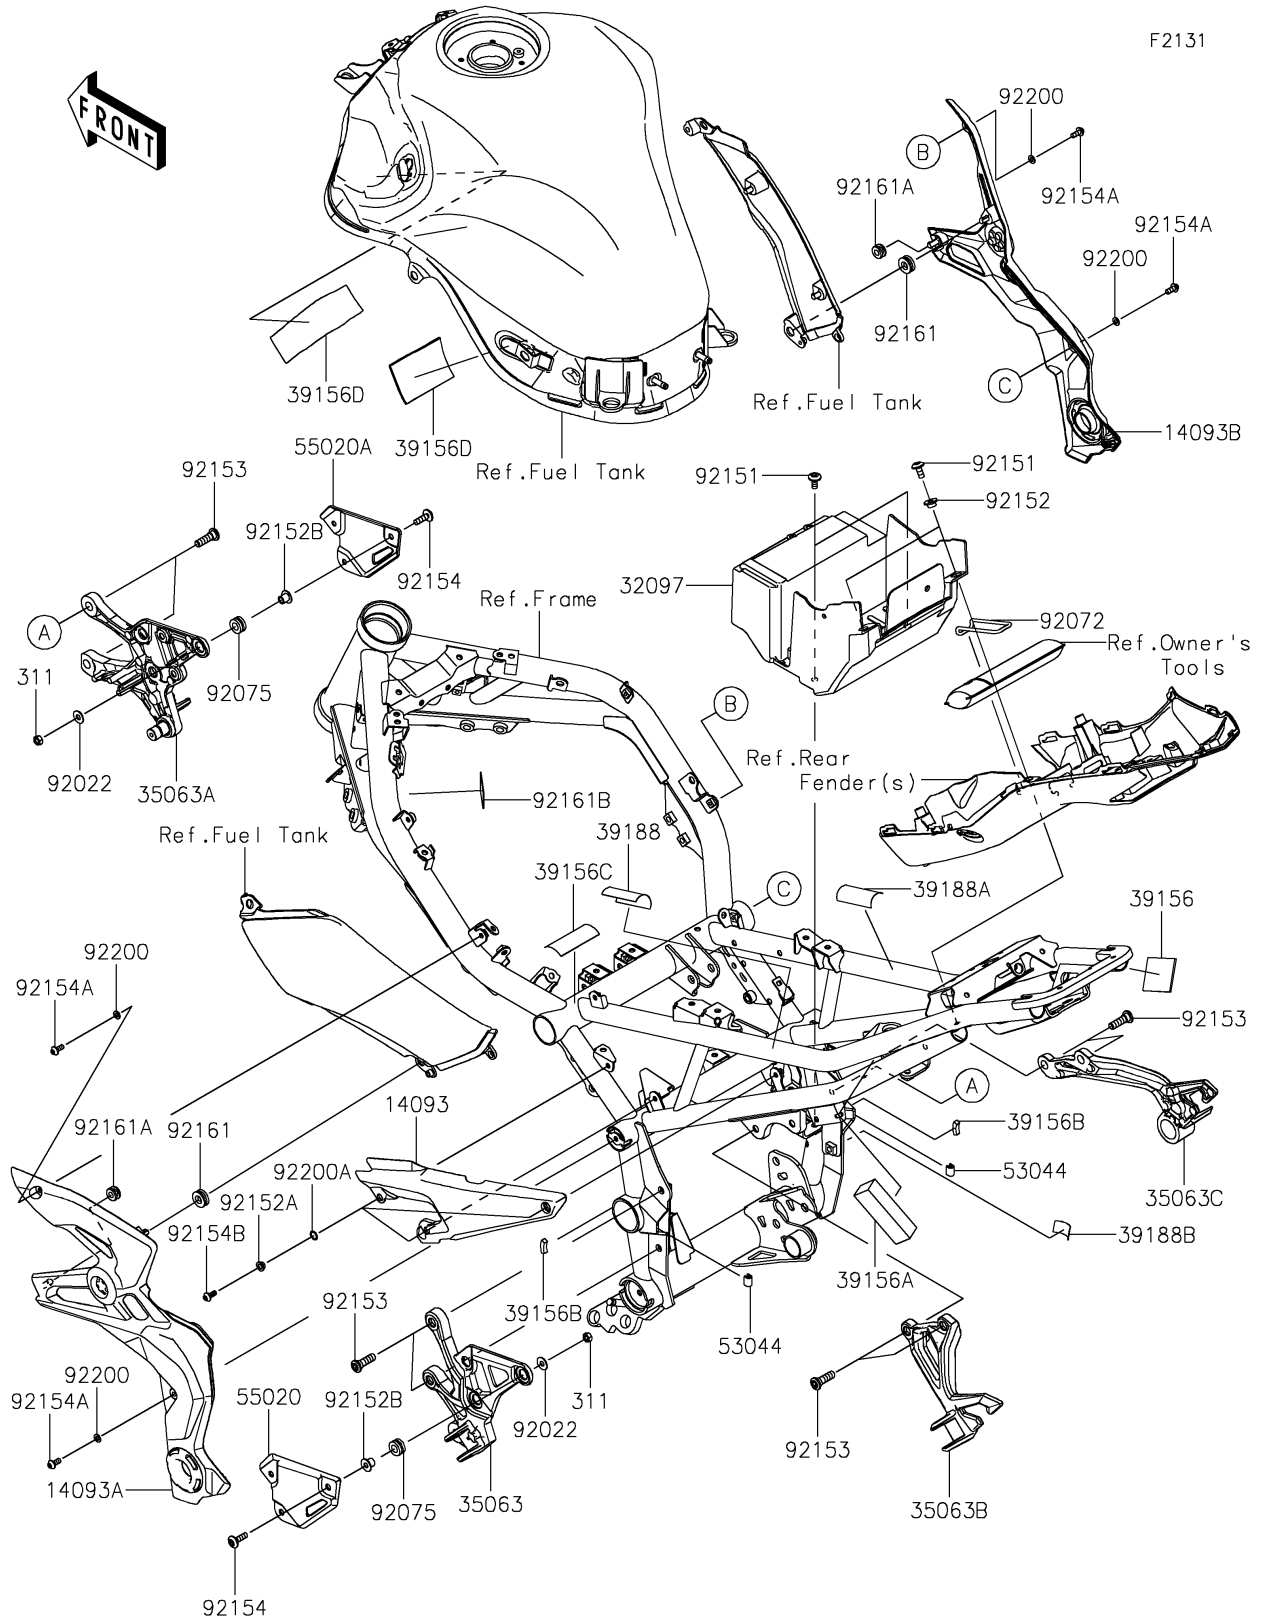

2022 Z900 ABS PARTS DIAGRAM

Frame Fittings

2022 Z900 ABS PARTS LIST

Frame Fittings

ITEM NAME	PART NUMBER	QUANTITY
COVER,HARNESS,LH (Ref # 14093)	14093-0511	1
COVER,PIVOT,LH,M.F.S.BLACK (Ref # 14093A)	14093-5287-739	1
COVER,PIVOT,RH,M.F.S.BLACK (Ref # 14093B)	14093-5288-739	1
CASE-BATTERY (Ref # 32097)	32097-0045	1
STAY,STEP,FR,LH,F.S.BLACK (Ref # 35063)	35063-1399-18R	1
STAY,STEP,FR,RH,F.S.BLACK (Ref # 35063A)	35063-1442-18R	1
STAY,STEP,RR,LH,F.S.BLACK (Ref # 35063B)	35063-1452-18R	1
STAY,STEP,RR,RH,F.S.BLACK (Ref # 35063C)	35063-1453-18R	1
PAD,40X60X2 (Ref # 39156)	39156-2177	1
PAD,25X80X20 (Ref # 39156A)	39156-2217	1
PAD,20X5X5 (Ref # 39156B)	39156-2509	2
PAD,70X30X1 (Ref # 39156C)	39156-2535	1
PAD,100X50X5 (Ref # 39156D)	39156-2543	2
TAPE,40X60 (Ref # 39188)	39188-0583	1
TAPE,60X30 (Ref # 39188A)	39188-0587	1
TAPE,15X30 (Ref # 39188B)	39188-0590	1
TRIM (Ref # 53044)	53044-0577	2
GUARD,HEEL,LH (Ref # 55020)	55020-1962	1
GUARD,HEEL,RH (Ref # 55020A)	55020-1963	1
WASHER,6.5X16X1.0 (Ref # 92022)	92022-1093	6
BAND,TOOL CASE (Ref # 92072)	92072-0865	1
DAMPER (Ref # 92075)	92075-1409	6
BOLT,SOCKET,6X14 (Ref # 92151)	92151-1654	4
COLLAR,6.5X10X6.4 (Ref # 92152)	92152-2287	2
COLLAR,5.7X8.5X4.5 (Ref # 92152A)	92152-2354	3
COLLAR (Ref # 92152B)	92152-2682	6
BOLT,SOCKET,8X30 (Ref # 92153)	92153-1624	8
BOLT,SOCKET,6X20 (Ref # 92154)	92154-0918	6
BOLT,SOCKET,5X12 (Ref # 92154A)	92154-1421	4

2022 Z900 ABS PARTS LIST

Frame Fittings

ITEM NAME	PART NUMBER	QUANTITY
BOLT,SOCKET,5X12,MEC (Ref # 92154B)	92154-2678	3
DAMPER (Ref # 92161)	92161-0588	2
DAMPER (Ref # 92161A)	92161-0864	2
DAMPER,25X40,T1.0 (Ref # 92161B)	92161-1432	1
WASHER,5.2X10X1.0 (Ref # 92200)	92200-1820	4
WASHER,8.8X11.5X0.5 (Ref # 92200A)	92200-1888	3
NUT-HEX,6MM (Ref # 311)	311AA0600	6