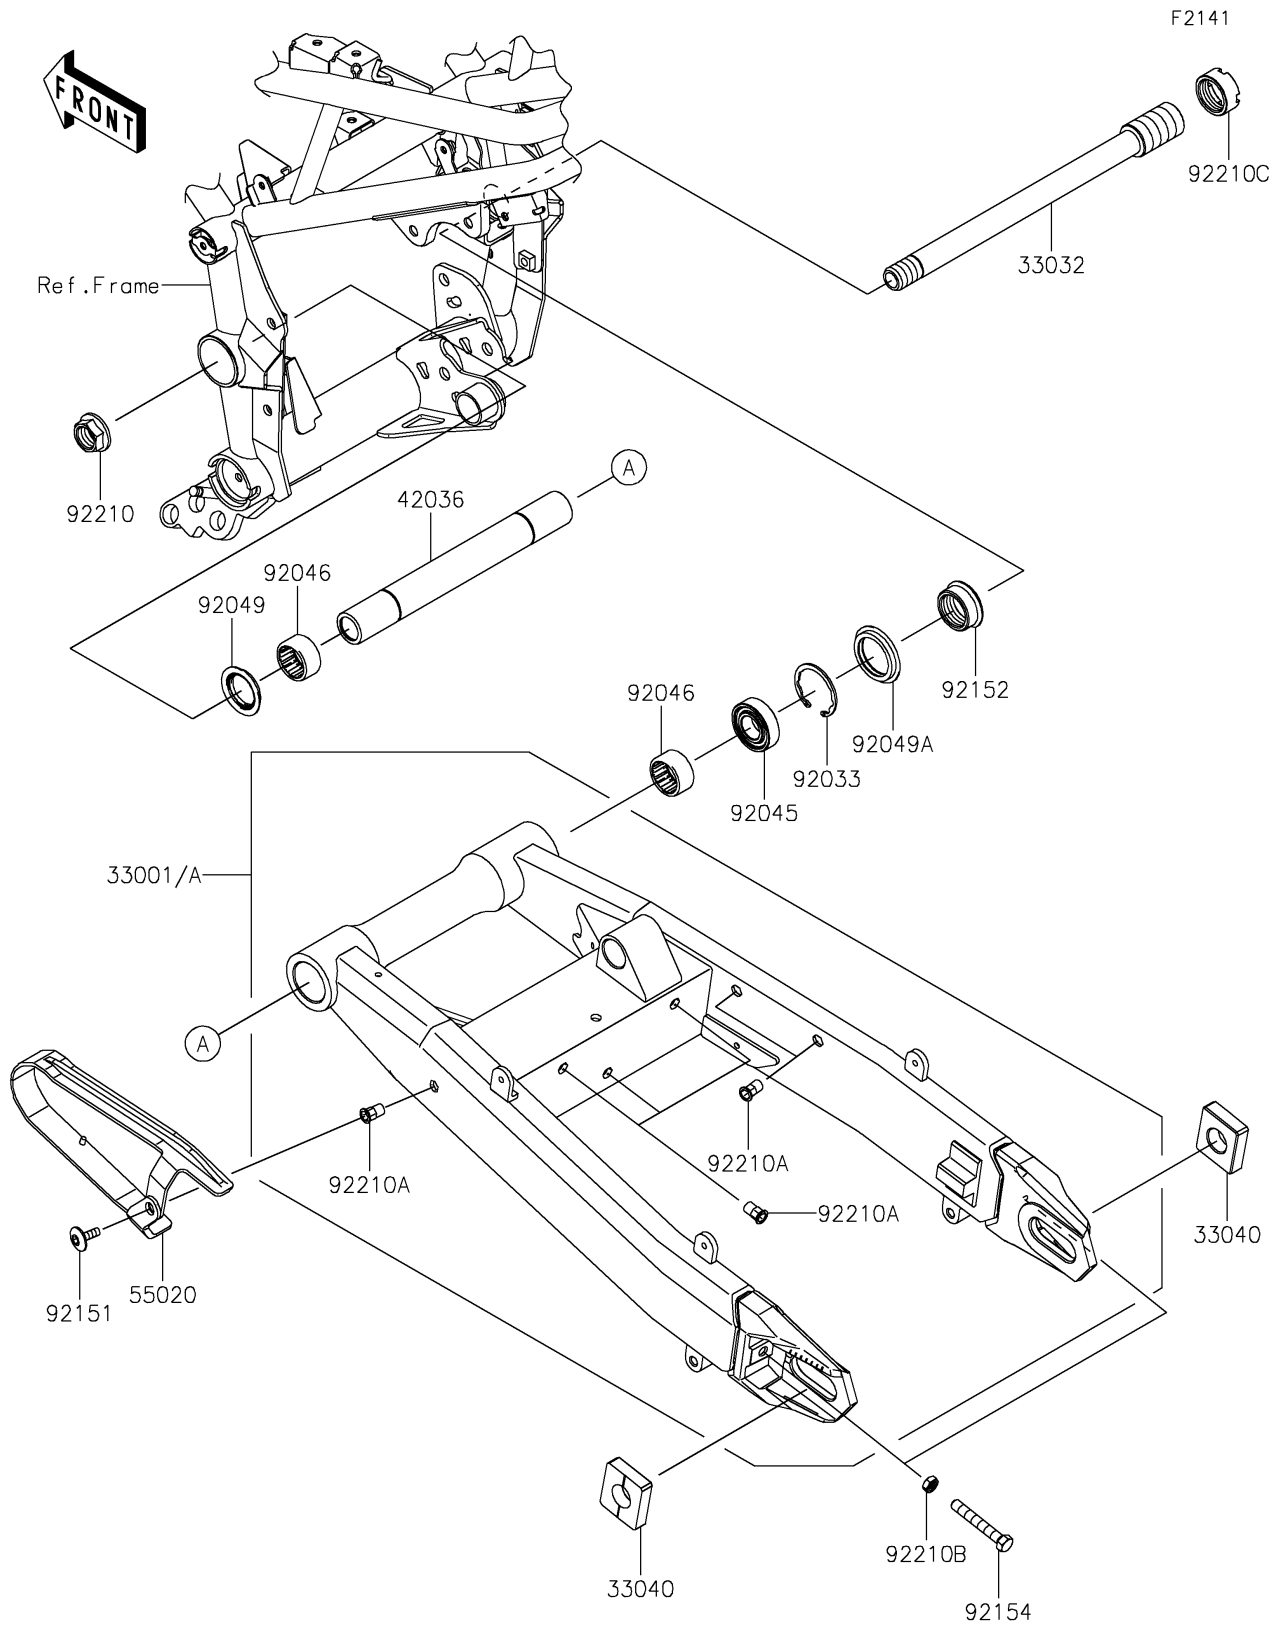

2022 Z900 ABS PARTS DIAGRAM

Swingarm

2022 Z900 ABS PARTS LIST

Swingarm

ITEM NAME	PART NUMBER	QUANTITY
ARM-COMP-SWING,F.S.BLACK (Ref # 33001A)	33001-0732-18R	1
SHAFT-SWING ARM,20X269 (Ref # 33032)	33032-0055	1
ADJUSTER-CHAIN (Ref # 33040)	33040-1109	2
SLEEVE (Ref # 42036)	42036-0842	1
GUARD,CHAIN (Ref # 55020)	55020-1961	1
RING-SNAP,42MM (Ref # 92033)	92033-1041	1
BEARING-BALL,6004UL11 (Ref # 92045)	92045-0017	1
BEARING-NEEDLE,7E-HVS 28X34X17 (Ref # 92046)	92046-0008	2
SEAL-OIL,28X34X5.7 (Ref # 92049)	92049-1181	1
SEAL-OIL,MHA 35 42 5.7F (Ref # 92049A)	92049-1380	1
BOLT,SOCKET,6X18 (Ref # 92151)	92151-1149	1
COLLAR,28X35X15 (Ref # 92152)	92152-2781	1
BOLT-SMALL,8X55 (Ref # 92154)	92154-1962	2
NUT,FLANGED,20MM (Ref # 92210)	92210-0320	1
NUT,POP,6MM,L=16.5 (Ref # 92210A)	92210-0324	6
NUT-HEX-SMALL,8MM (Ref # 92210B)	92210-1459	2
NUT,28MM (Ref # 92210C)	92210-1575	1