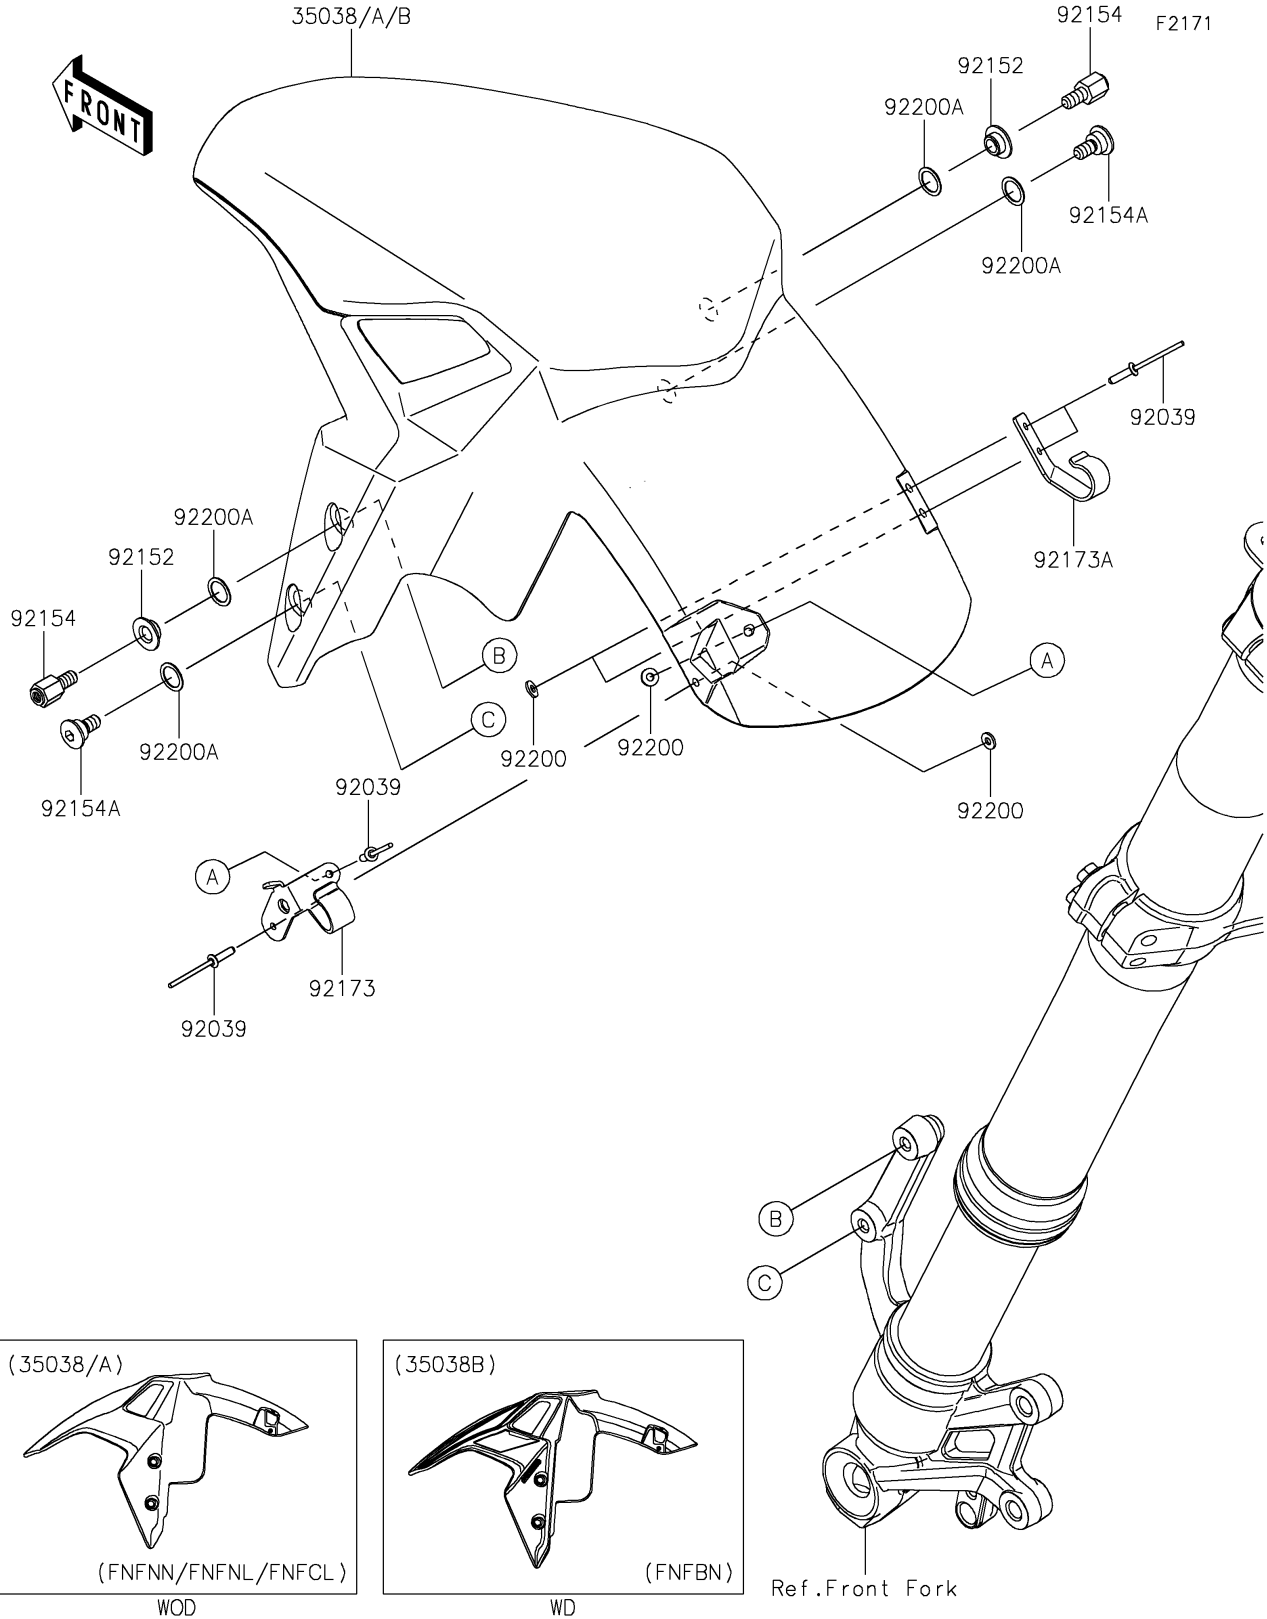

2022 Z900 ABS PARTS DIAGRAM

Front Fender(s)

2022 Z900 ABS PARTS LIST

Front Fender(s)

ITEM NAME	PART NUMBER	QUANTITY
FENDER-FRONT,M.S.BLACK (Ref # 35038)	35038-5090-660	1
RIVET,3.2X9.5 (Ref # 92039)	92039-0752	4
COLLAR,6.5X10X5.3 (Ref # 92152)	92152-1863	2
BOLT,6MM (Ref # 92154)	92154-0746	2
BOLT,SOCKET,6X15 (Ref # 92154A)	92154-2660	2
CLAMP,LH (Ref # 92173)	92173-1600	1
CLAMP,RH (Ref # 92173A)	92173-1601	1
WASHER,3.5X8X1 (Ref # 92200)	92200-1251	4
WASHER,10.4X14X0.5 (Ref # 92200A)	92200-1880	4