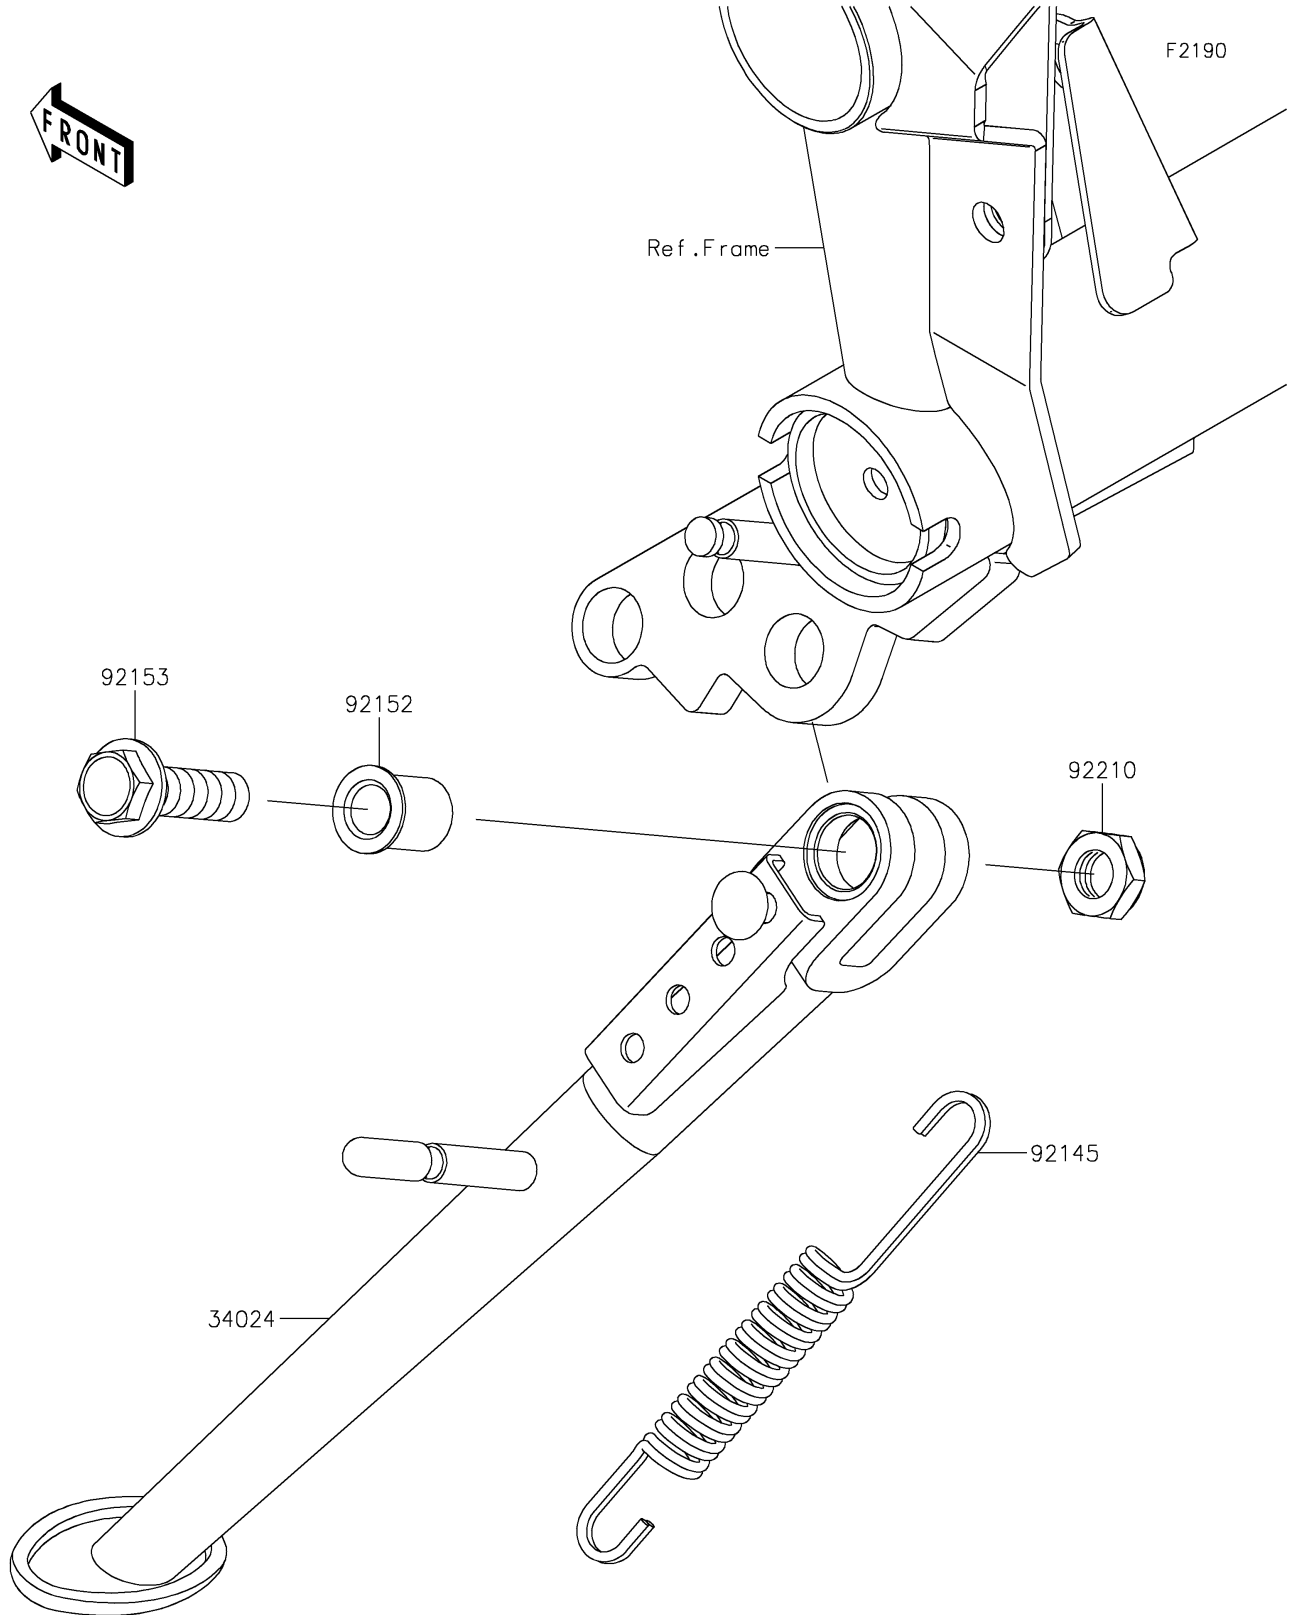

2022 Z900 ABS PARTS DIAGRAM

Stand(s)

2022 Z900 ABS PARTS LIST

Stand(s)

ITEM NAME	PART NUMBER	QUANTITY
STAND-SIDE,F.S.BLACK (Ref # 34024)	34024-0141-18R	1
SPRING,SIDE STAND (Ref # 92145)	92145-0562	1
COLLAR,10.2X15X18.6 (Ref # 92152)	92152-2248	1
BOLT,FLANGED,10X35 (Ref # 92153)	92153-0802	1
NUT,LOCK,10MM (Ref # 92210)	92210-0784	1