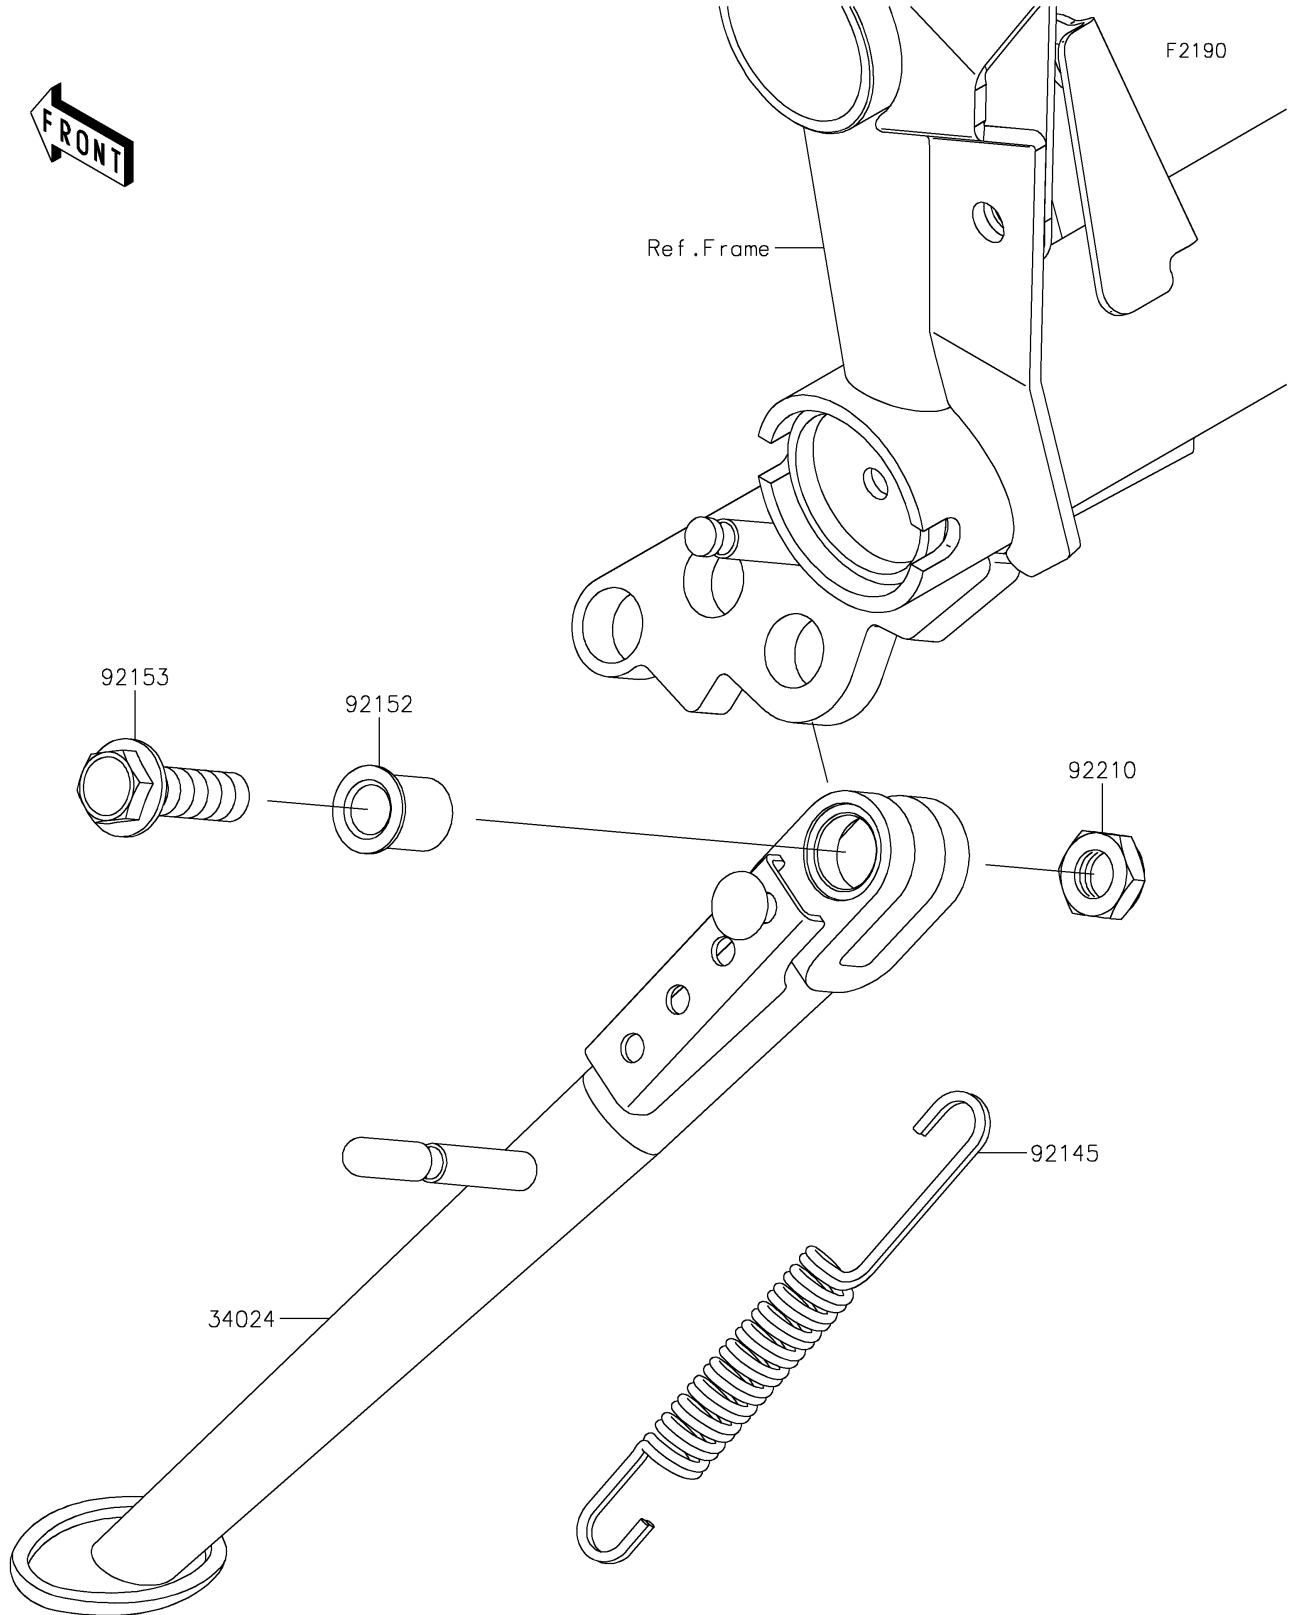

# 2022 Z900 ABS PARTS DIAGRAM

Stand(s)

## 2022 Z900 ABS PARTS LIST

Stand(s)

ITEM NAME	PART NUMBER	QUANTITY
STAND-SIDE,F.S.BLACK (Ref # 34024)	34024-0141-18R	1
SPRING,SIDE STAND (Ref # 92145)	92145-0562	1
COLLAR,10.2X15X18.6 (Ref # 92152)	92152-2248	1
BOLT,FLANGED,10X35 (Ref # 92153)	92153-0802	1
NUT,LOCK,10MM (Ref # 92210)	92210-0784	1