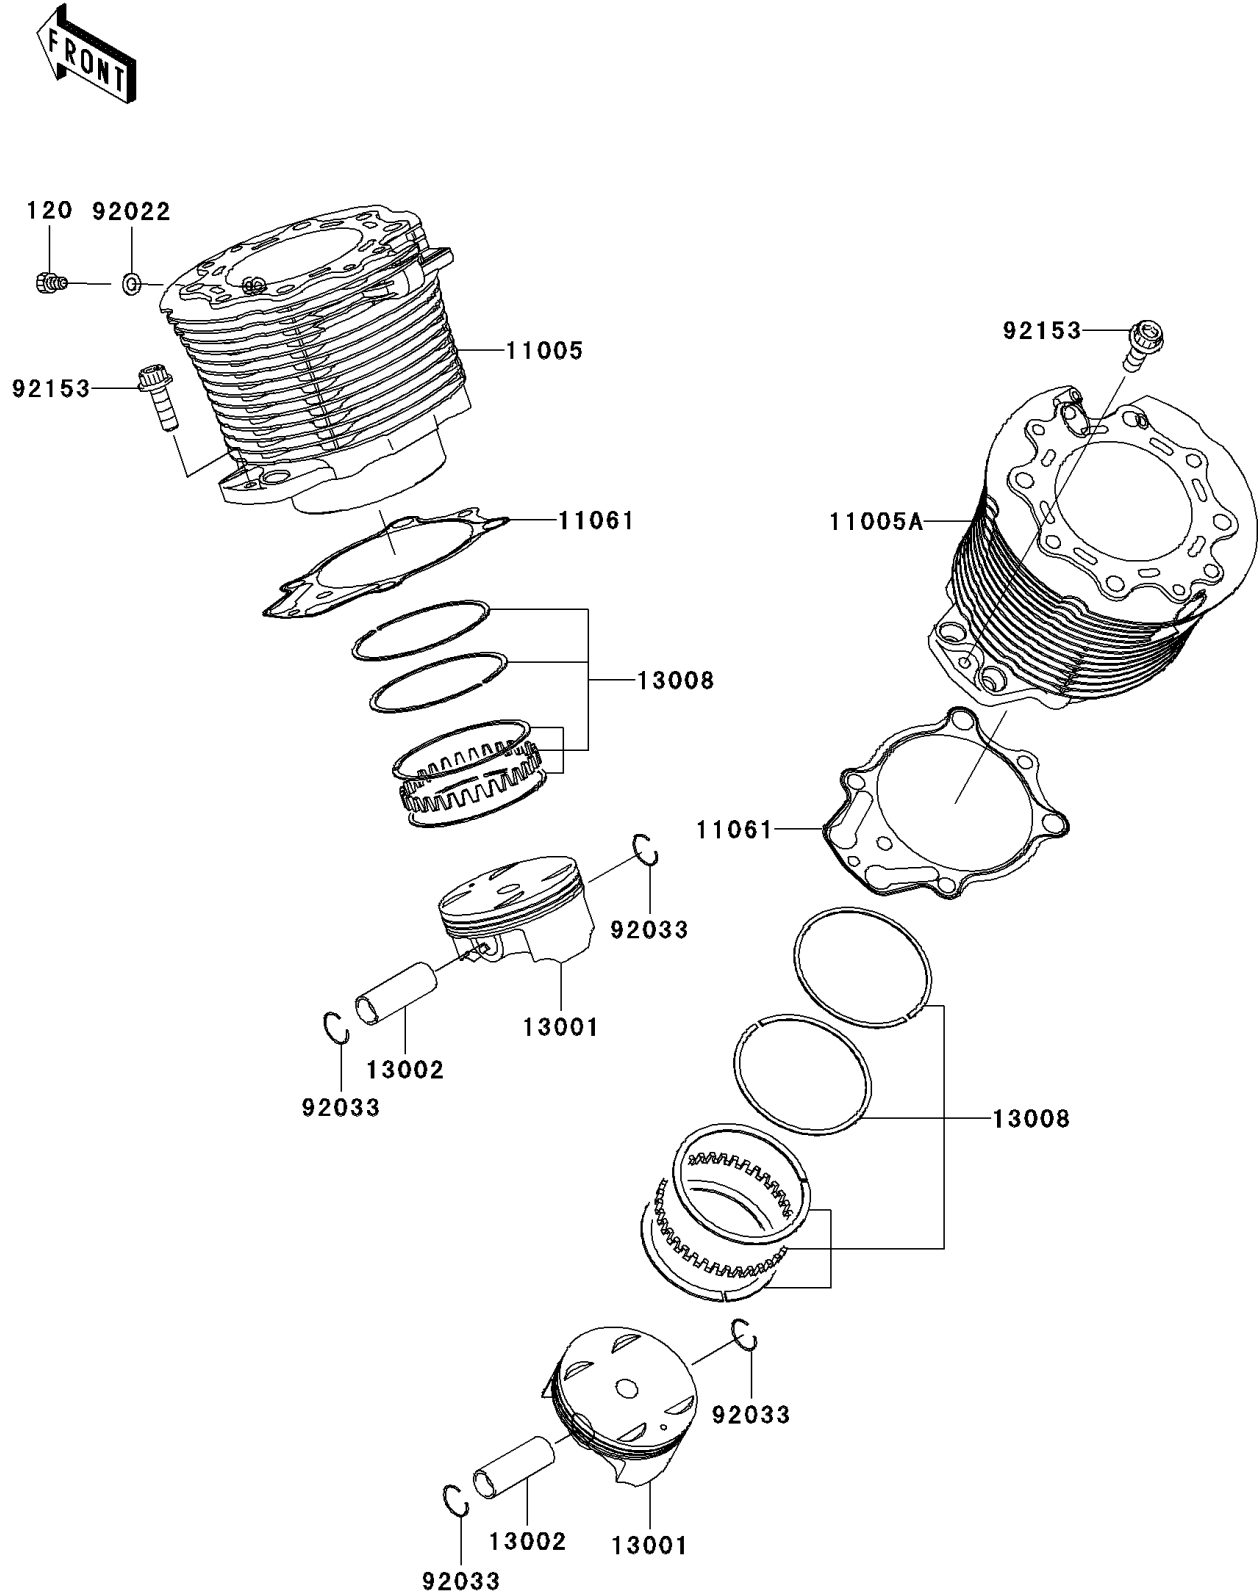

2005 Vulcan 2000 Limited PARTS DIAGRAM

Cylinder/Piston(s)

E1120

2005 Vulcan 2000 Limited PARTS LIST

Cylinder/Piston(s)

ITEM NAME	PART NUMBER	QUANTITY
BOLT-SOCKET (Ref # 120)	120R0610	1
CYLINDER-ENGINE,FR (Ref # 11005)	11005-0040	1
CYLINDER-ENGINE,RR (Ref # 11005A)	11005-0041	1
GASKET,CYLINDER BASE (Ref # 11061)	11061-0010	2
PISTON-ENGINE (Ref # 13001)	13001-0003	2
PIN-PISTON (Ref # 13002)	13002-0001	2
RING-SET-PISTON (Ref # 13008)	13008-0001	2
WASHER,6.2X11X1 (Ref # 92022)	92022-304	1
RING-SNAP (Ref # 92033)	92033-3721	4
BOLT,8X25 (Ref # 92153)	92153-0313	2