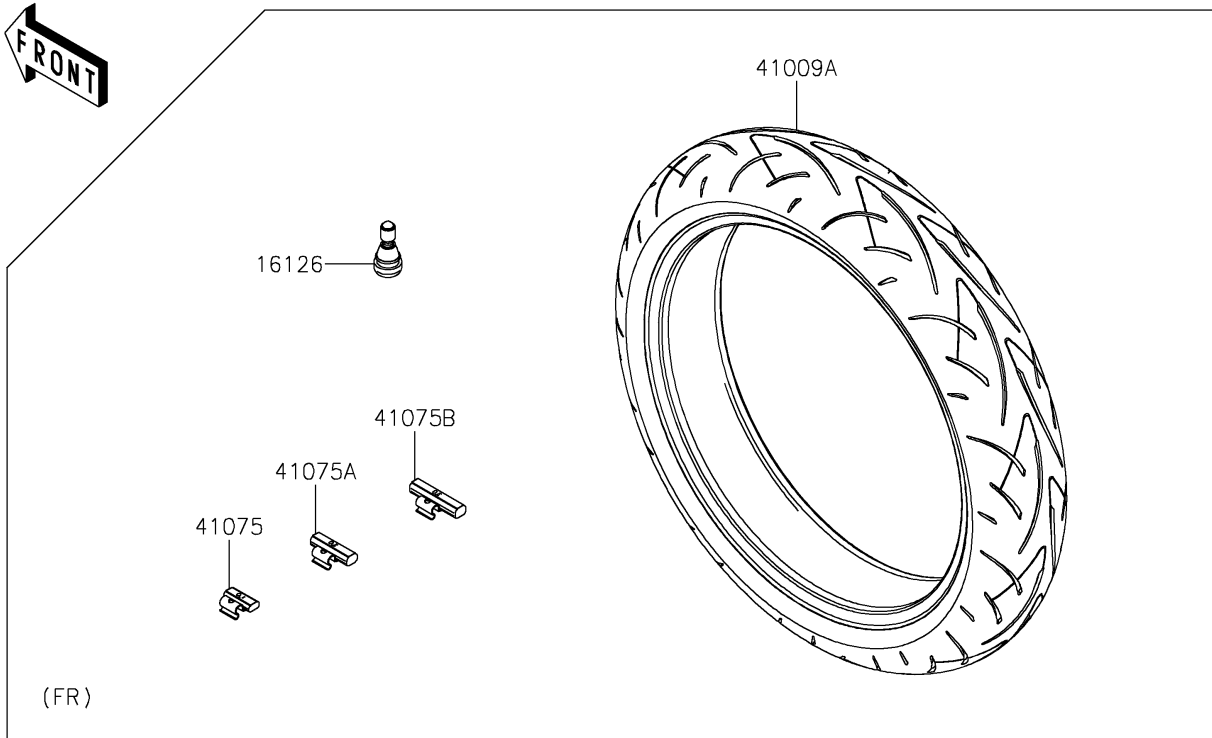

2022 Z900 ABS PARTS DIAGRAM

Tires

F2210

2022 Z900 ABS PARTS LIST

Tires

ITEM NAME	PART NUMBER	QUANTITY
VALVE,TIRE (Ref # 16126)	16126-1140	2
TIRE,RR,180/55ZR17(73W) (Ref # 41009)	41009-0829	1
TIRE,FR,120/70ZR17(58W) (Ref # 41009A)	41009-0859	1
BALANCER-WHEEL,10G,SILVER (Ref # 41075)	41075-0007	AR
BALANCER-WHEEL,20G,SILVER (Ref # 41075A)	41075-0008	AR
BALANCER-WHEEL,30G,SILVER (Ref # 41075B)	41075-0009	AR