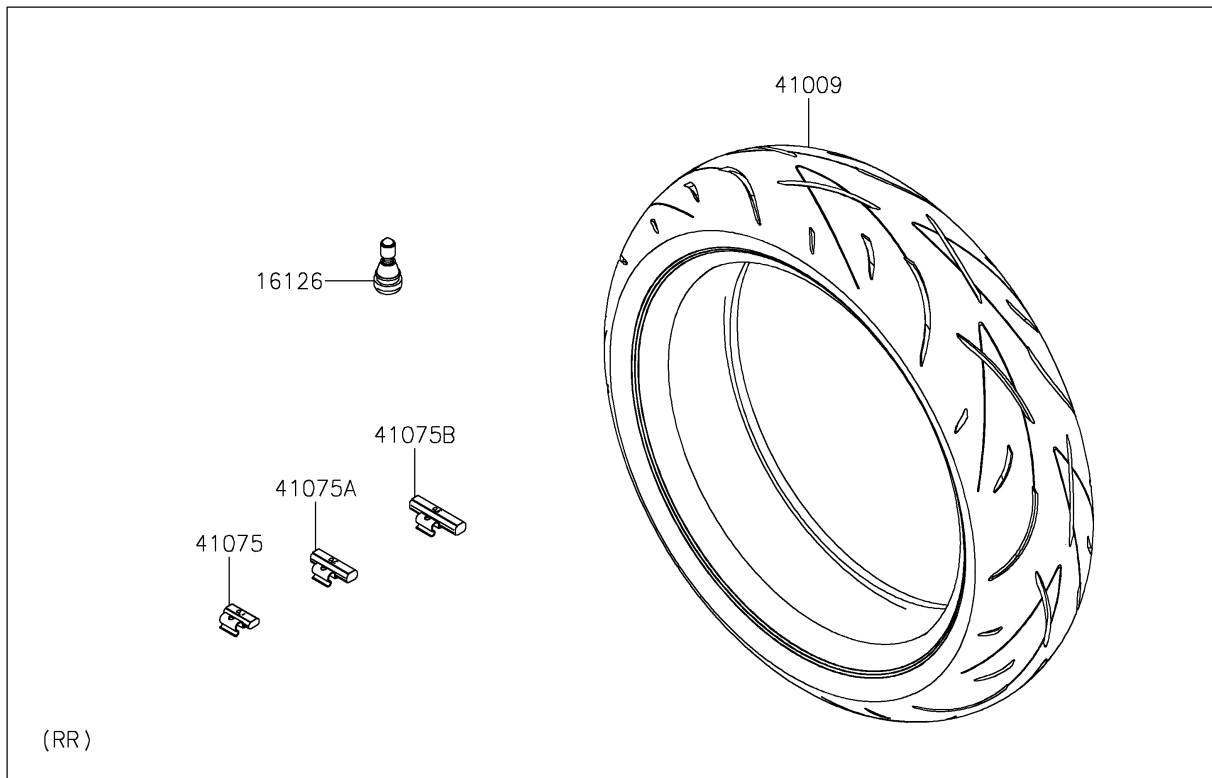

2022 Z900 ABS PARTS DIAGRAM

Tires

F2210

2022 Z900 ABS PARTS LIST

Tires

ITEM NAME	PART NUMBER	QUANTITY
VALVE,TIRE (Ref # 16126)	16126-1140	2
TIRE,RR,180/55ZR17(73W) (Ref # 41009)	41009-0829	1
TIRE,FR,120/70ZR17(58W) (Ref # 41009A)	41009-0859	1
BALANCER-WHEEL,10G,SILVER (Ref # 41075)	41075-0007	AR
BALANCER-WHEEL,20G,SILVER (Ref # 41075A)	41075-0008	AR
BALANCER-WHEEL,30G,SILVER (Ref # 41075B)	41075-0009	AR