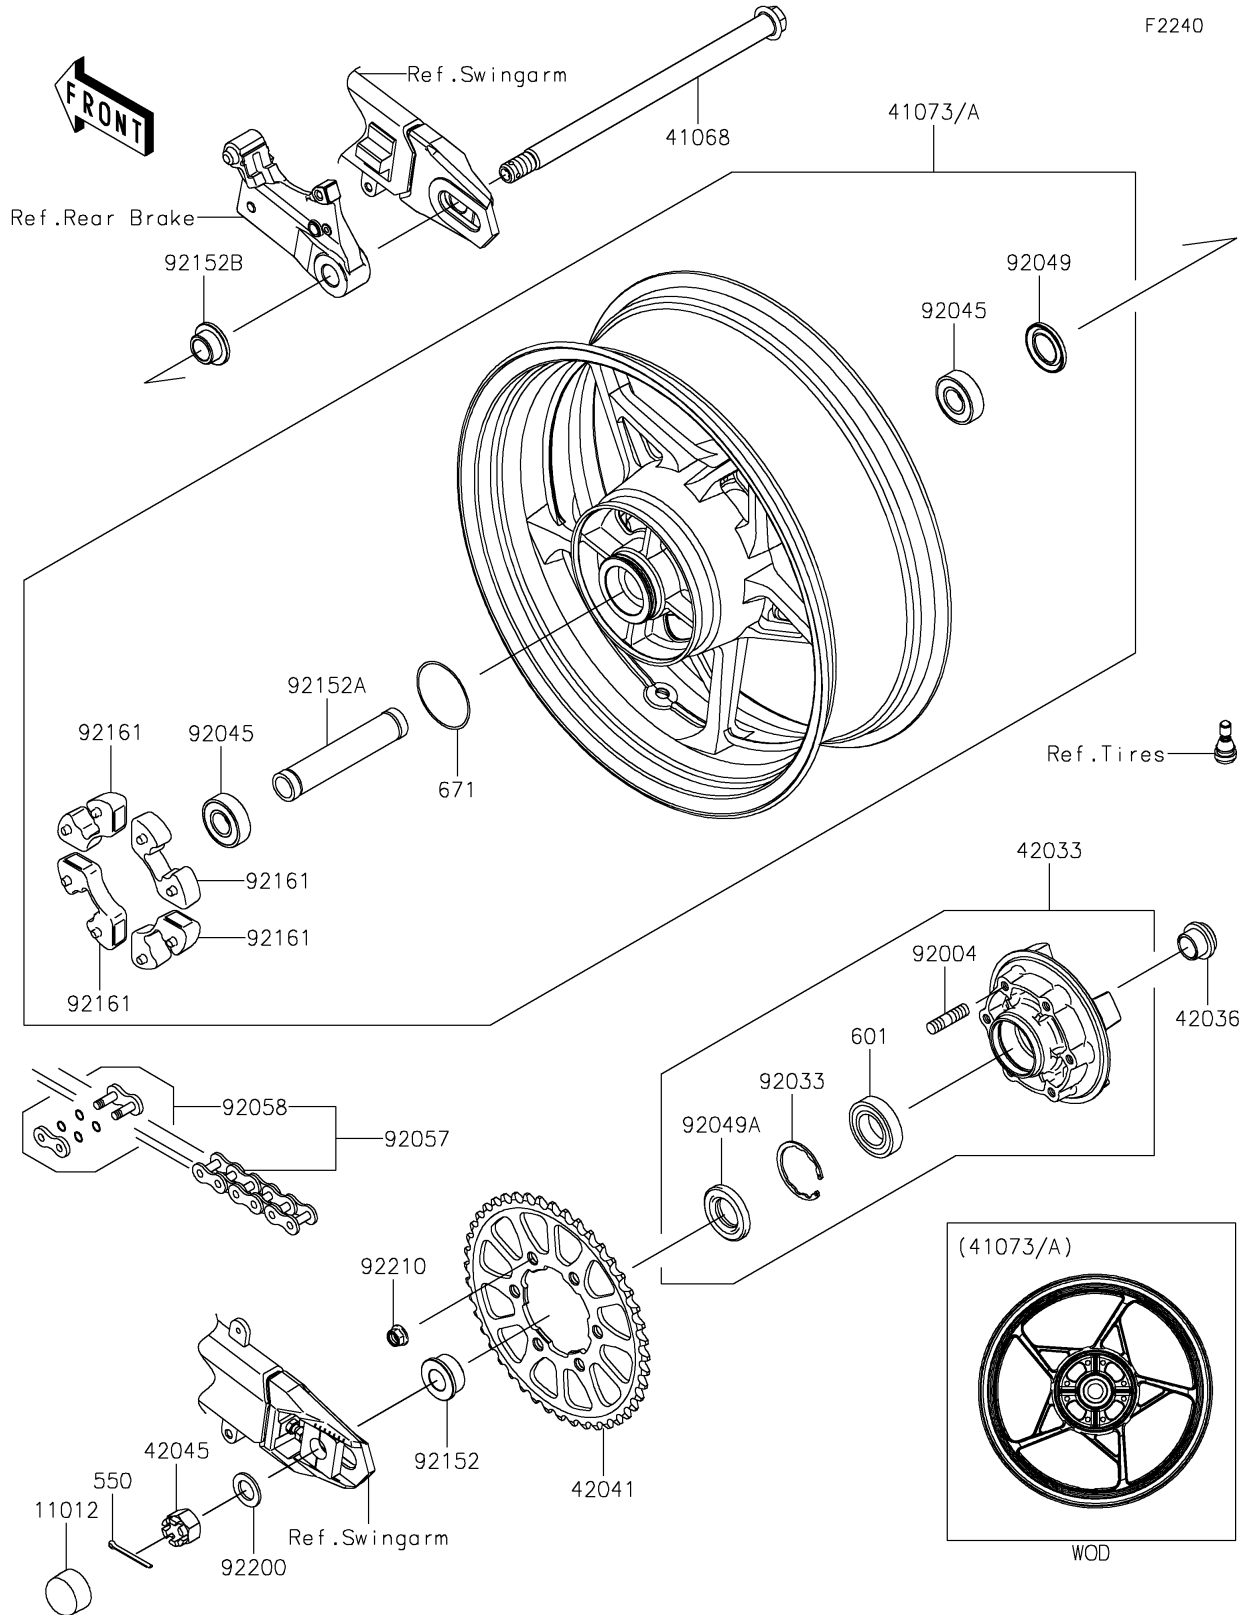

# 2022 Z900 ABS PARTS DIAGRAM

## Rear Wheel/Chain

## 2022 Z900 ABS PARTS LIST

### Rear Wheel/Chain

ITEM NAME	PART NUMBER	QUANTITY
CAP,AXLE NUT (Ref # 11012)	11012-1590	1
AXLE,RR,18X327.2 (Ref # 41068)	41068-0619	1
WHEEL-ASSY,RR,G.BLACK (Ref # 41073A)	41073-0706-QT	1
COUPLING-ASSY,RR HUB (Ref # 42033)	42033-0028	1
SLEEVE,RR HUB,L=23 (Ref # 42036)	42036-1251	1
SPROCKET-HUB,44T (Ref # 42041)	42041-0158	1
NUT,CASTLE,18MM (Ref # 42045)	42045-018	1
STUD,10X19 (Ref # 92004)	92004-0028	6
RING-SNAP,52MM (Ref # 92033)	92033-1043	1
BEARING-BALL,20X47X14 (Ref # 92045)	92045-0821	2
SEAL-OIL,28 47 5 (Ref # 92049)	92049-0140	1
SEAL-OIL (Ref # 92049A)	92049-1287	1
CHAIN,DRIVE,EK525RMX3/3D,114L (Ref # 92057)	92057-0672	1
JOINT-CHAIN (Ref # 92058)	92058-0041	1
COLLAR,RR AXLE,LH,L=18 (Ref # 92152)	92152-0118	1
COLLAR,20.2X27.2X141.9 (Ref # 92152A)	92152-2250	1
COLLAR,RR AXLE,RH,L=16.4 (Ref # 92152B)	92152-2698	1
DAMPER,SHOCK,RR HUB (Ref # 92161)	92161-0342	4
WASHER,19X32X2.6 (Ref # 92200)	92200-1489	1
NUT,LOCK,FLANGED,10MM (Ref # 92210)	92210-0276	6
PIN-COTTER,4.0X40 (Ref # 550)	550AA4040	1
BEARING-BALL (Ref # 601)	601B6205UU	1
O RING,60MM (Ref # 671)	671B2560	1