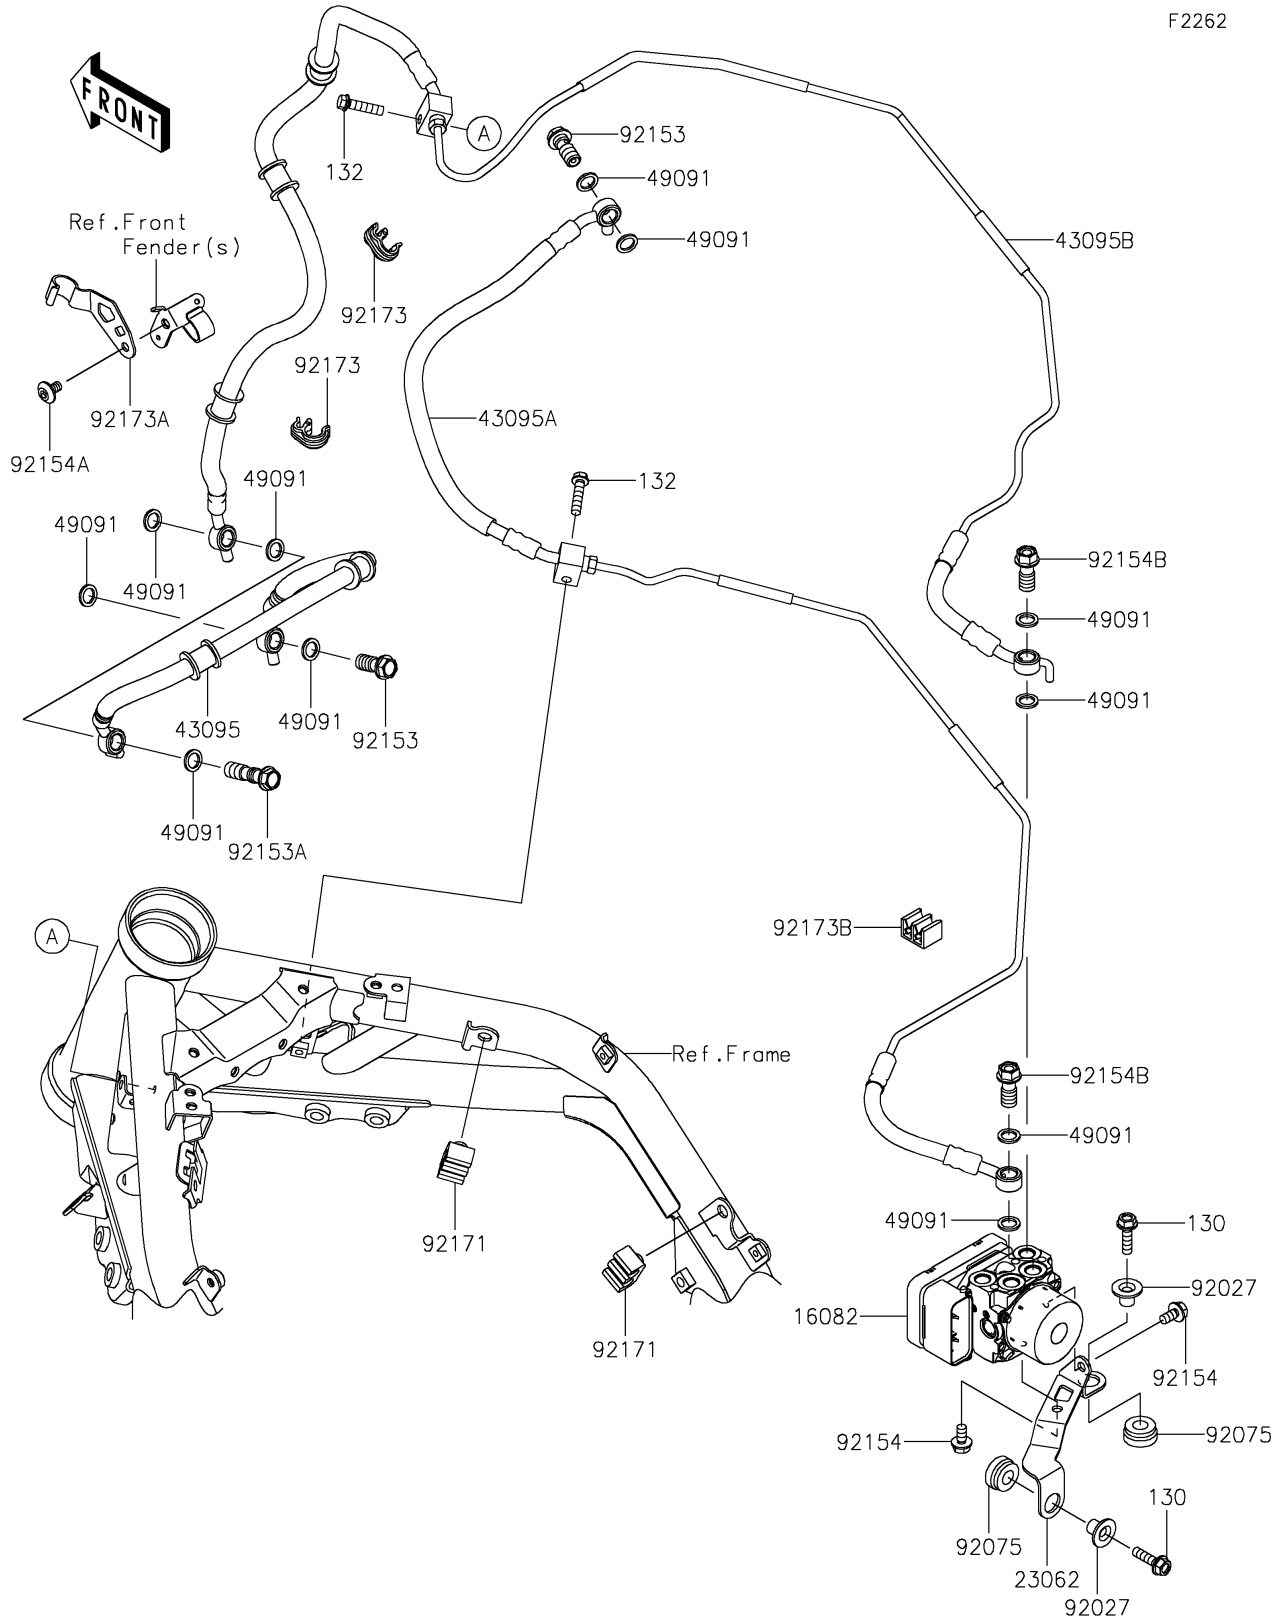

2022 Z900 ABS PARTS DIAGRAM

Brake Piping

F2262

2022 Z900 ABS PARTS LIST

Brake Piping

ITEM NAME	PART NUMBER	QUANTITY
PUMP-ASSY-OIL,ABS (Ref # 16082)	16082-0810	1
BRACKET-COMP,ABS UNIT (Ref # 23062)	23062-1235	1
HOSE-BRAKE,FR,444MM (Ref # 43095)	43095-1570	1
HOSE-BRAKE,FR M/C-ABS UNIT (Ref # 43095A)	43095-1671	1
HOSE-BRAKE,FR CALIPER-ABS UNIT (Ref # 43095B)	43095-1674	1
WASHER-SEAL,10.1X14.5X1.5 (Ref # 49091)	49091-0001	11
COLLAR,FLANGED,L=12.1,BLACK (Ref # 92027)	92027-1651	2
DAMPER (Ref # 92075)	92075-277	2
BOLT,OIL,L=23 (Ref # 92153)	92153-0627	2
BOLT,OIL,L=37 (Ref # 92153A)	92153-0628	1
BOLT,FLANGED,6X12 (Ref # 92154)	92154-0485	2
BOLT,SOCKET,6X10 (Ref # 92154A)	92154-0774	1
BOLT,BANJO,10X22 (Ref # 92154B)	92154-1138	2
CLAMP (Ref # 92171)	92171-0818	2
CLAMP,HOSE&SENSOR LINE (Ref # 92173)	92173-1613	2
CLAMP,FR FENDER (Ref # 92173A)	92173-1634	1
CLAMP (Ref # 92173B)	92173-2106	1
BOLT-FLANGED,6X22 (Ref # 130)	130BA0622	2
BOLT-FLANGED-SMALL,6X25 (Ref # 132)	132BA0625	2