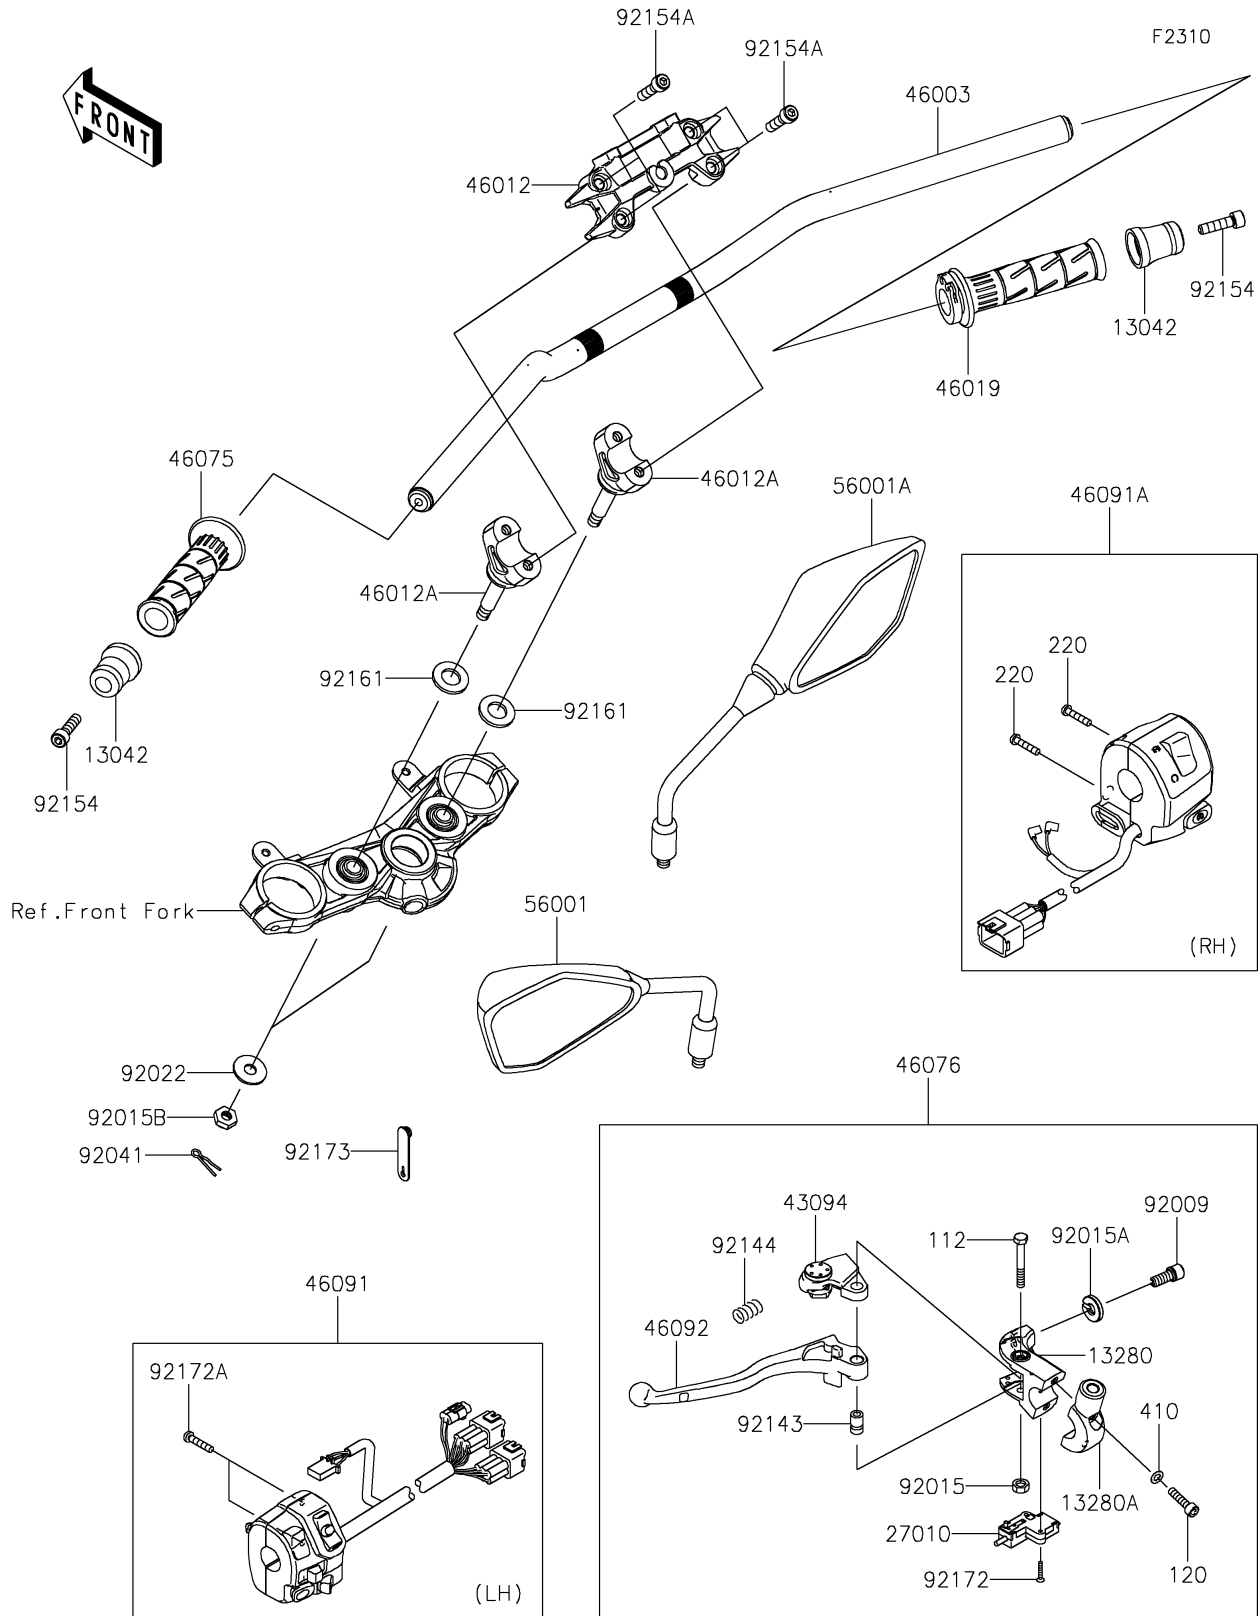

2022 Z900 ABS PARTS DIAGRAM

Handlebar

2022 Z900 ABS PARTS LIST

Handlebar

ITEM NAME	PART NUMBER	QUANTITY
WEIGHT,HANDLE (Ref # 13042)	13042-5024	2
HOLDER,CLUTCH LEVER (Ref # 13280)	13280-0306	1
HOLDER,CLUTCH LEVER (Ref # 13280A)	13280-0307	1
SWITCH,CLUTCH (Ref # 27010)	27010-0849	1
ADJUSTER (Ref # 43094)	43094-0009	1
HANDLE,F.S.BLACK (Ref # 46003)	46003-0752-18R	1
HOLDER-HANDLE,UPP,F.S.BLACK (Ref # 46012)	46012-0396-18R	1
HOLDER-HANDLE,LWR,F.S.BLACK (Ref # 46012A)	46012-0411-18R	2
GRIP-ASSY,THROTTLE (Ref # 46019)	46019-0001	1
GRIP,HANDLE,LH (Ref # 46075)	46075-1144	1
LEVER-ASSY-GRIP,CLUTCH (Ref # 46076)	46076-0122	1
HOUSING-ASSY-CONTROL,LH (Ref # 46091)	46091-0492	1
HOUSING-ASSY-CONTROL,RH (Ref # 46091A)	46091-0500	1
LEVER-GRIP,CLUTCH (Ref # 46092)	46092-0569	1
MIRROR-ASSY,LH (Ref # 56001)	56001-0299	1
MIRROR-ASSY,RH (Ref # 56001A)	56001-0300	1
SCREW,CABLE ADJUST,8MM,BLACK (Ref # 92009)	92009-1134	1
NUT,LOCK,6MM,BLACK (Ref # 92015)	92015-1191	1
NUT,CABLE ADJUST LOCK,8MM,BLK (Ref # 92015A)	92015-1197	1
NUT,LOCK,10MM (Ref # 92015B)	92015-1962	2
WASHER,10.2X28X2 (Ref # 92022)	92022-1088	2
COTTER,8MM (Ref # 92041)	92041-1060	2
COLLAR (Ref # 92143)	92143-1379	1
SPRING (Ref # 92144)	92144-1467	1
BOLT,SOCKET,8X30 (Ref # 92154)	92154-1866	2
BOLT,SOCKET,8X30 (Ref # 92154A)	92154-2683	4
DAMPER (Ref # 92161)	92161-0037	2
SCREW,3X16 (Ref # 92172)	92172-0183	2
SCREW-PAN-CROS,5X25 (Ref # 92172A)	92172-1140	2

2022 Z900 ABS PARTS LIST

Handlebar

ITEM NAME	PART NUMBER	QUANTITY
CLAMP (Ref # 92173)	92173-2198	1
BOLT-UPSET,6X45 (Ref # 112)	112BB0645	1
BOLT-SOCKET,6X25 (Ref # 120)	120CB0625	2
SCREW-PAN-CROS,5X25 (Ref # 220)	220AB0525	2
WASHER-PLAIN-SMALL,6MM (Ref # 410)	410AB0600	2