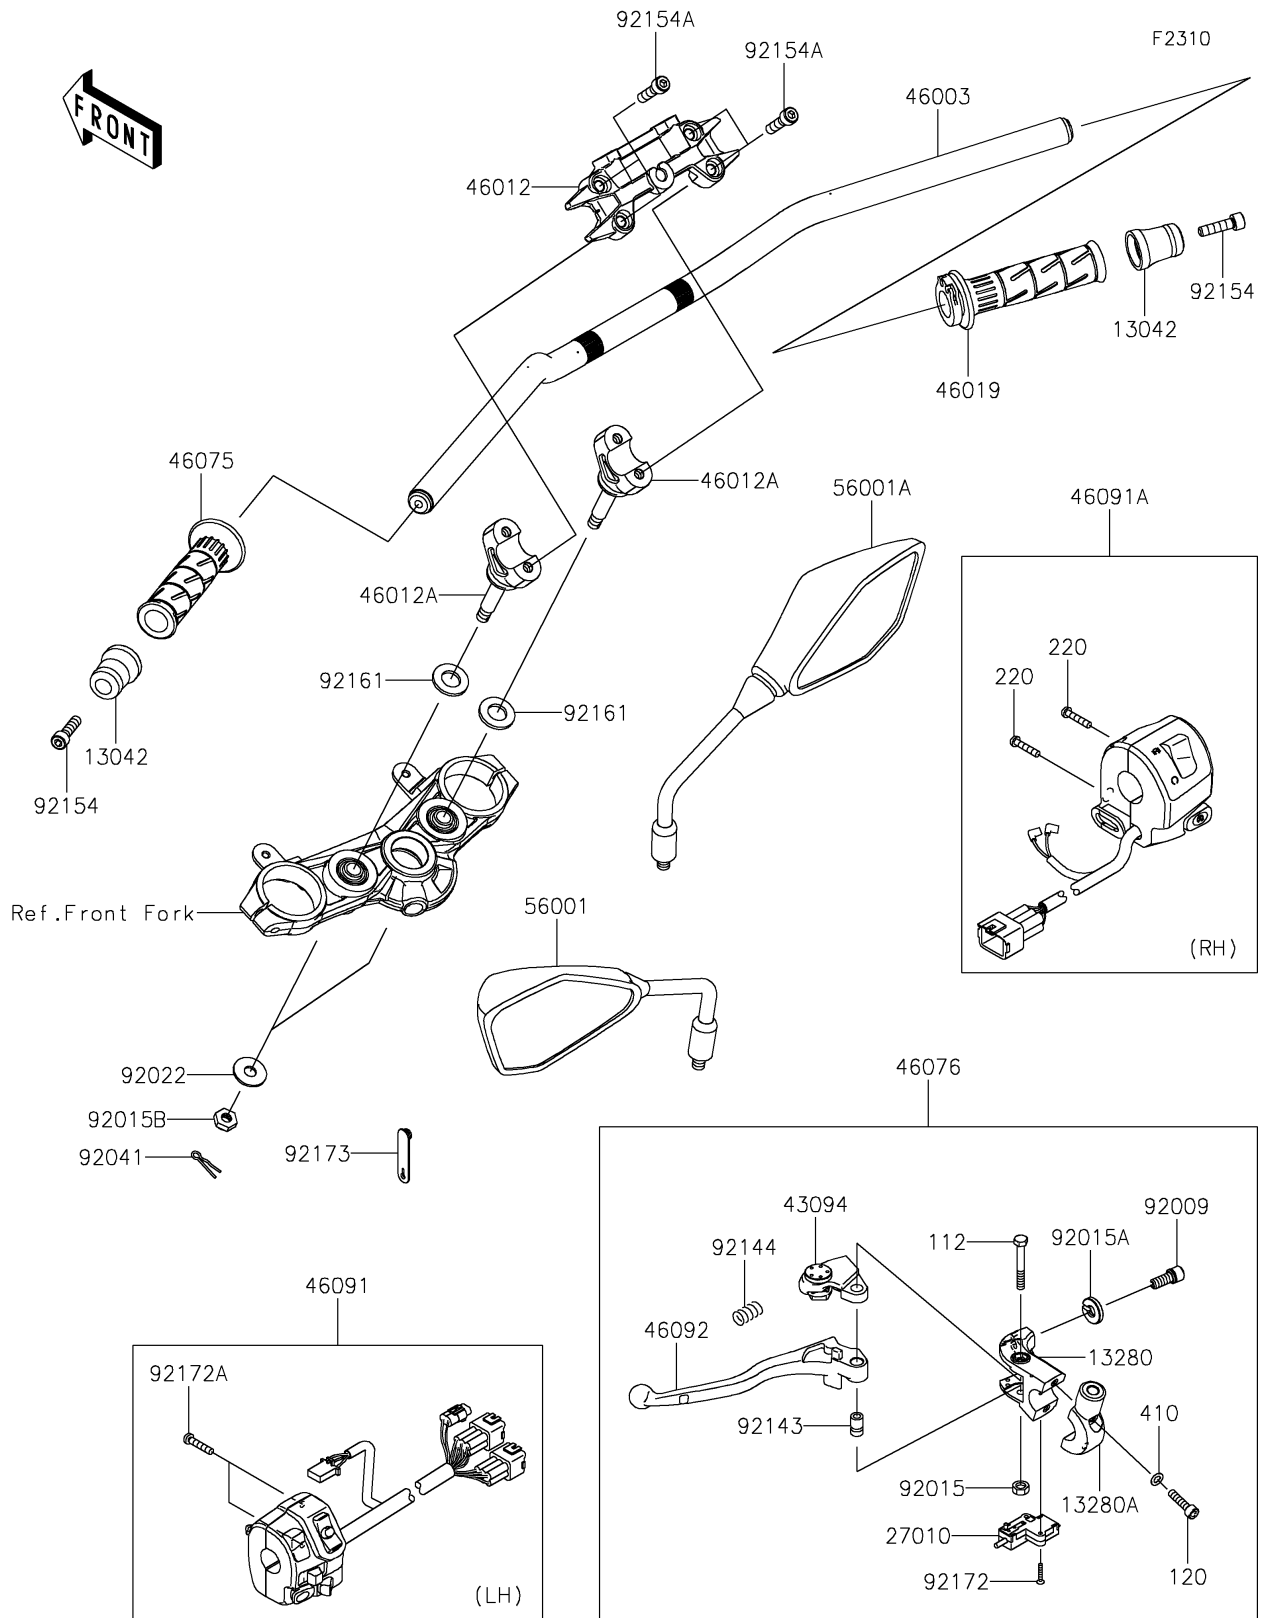

2022 Z900 ABS PARTS DIAGRAM

Handlebar

2022 Z900 ABS PARTS LIST

Handlebar

ITEM NAME	PART NUMBER	QUANTITY
WEIGHT,HANDLE (Ref # 13042)	13042-5024	2
HOLDER,CLUTCH LEVER (Ref # 13280)	13280-0306	1
HOLDER,CLUTCH LEVER (Ref # 13280A)	13280-0307	1
SWITCH,CLUTCH (Ref # 27010)	27010-0849	1
ADJUSTER (Ref # 43094)	43094-0009	1
HANDLE,F.S.BLACK (Ref # 46003)	46003-0752-18R	1
HOLDER-HANDLE,UPP,F.S.BLACK (Ref # 46012)	46012-0396-18R	1
HOLDER-HANDLE,LWR,F.S.BLACK (Ref # 46012A)	46012-0411-18R	2
GRIP-ASSY,THROTTLE (Ref # 46019)	46019-0001	1
GRIP,HANDLE,LH (Ref # 46075)	46075-1144	1
LEVER-ASSY-GRIP,CLUTCH (Ref # 46076)	46076-0122	1
HOUSING-ASSY-CONTROL,LH (Ref # 46091)	46091-0492	1
HOUSING-ASSY-CONTROL,RH (Ref # 46091A)	46091-0500	1
LEVER-GRIP,CLUTCH (Ref # 46092)	46092-0569	1
MIRROR-ASSY,LH (Ref # 56001)	56001-0299	1
MIRROR-ASSY,RH (Ref # 56001A)	56001-0300	1
SCREW,CABLE ADJUST,8MM,BLACK (Ref # 92009)	92009-1134	1
NUT,LOCK,6MM,BLACK (Ref # 92015)	92015-1191	1
NUT,CABLE ADJUST LOCK,8MM,BLK (Ref # 92015A)	92015-1197	1
NUT,LOCK,10MM (Ref # 92015B)	92015-1962	2
WASHER,10.2X28X2 (Ref # 92022)	92022-1088	2
COTTER,8MM (Ref # 92041)	92041-1060	2
COLLAR (Ref # 92143)	92143-1379	1
SPRING (Ref # 92144)	92144-1467	1
BOLT,SOCKET,8X30 (Ref # 92154)	92154-1866	2
BOLT,SOCKET,8X30 (Ref # 92154A)	92154-2683	4
DAMPER (Ref # 92161)	92161-0037	2
SCREW,3X16 (Ref # 92172)	92172-0183	2
SCREW-PAN-CROS,5X25 (Ref # 92172A)	92172-1140	2

2022 Z900 ABS PARTS LIST

Handlebar

ITEM NAME	PART NUMBER	QUANTITY
CLAMP (Ref # 92173)	92173-2198	1
BOLT-UPSET,6X45 (Ref # 112)	112BB0645	1
BOLT-SOCKET,6X25 (Ref # 120)	120CB0625	2
SCREW-PAN-CROS,5X25 (Ref # 220)	220AB0525	2
WASHER-PLAIN-SMALL,6MM (Ref # 410)	410AB0600	2