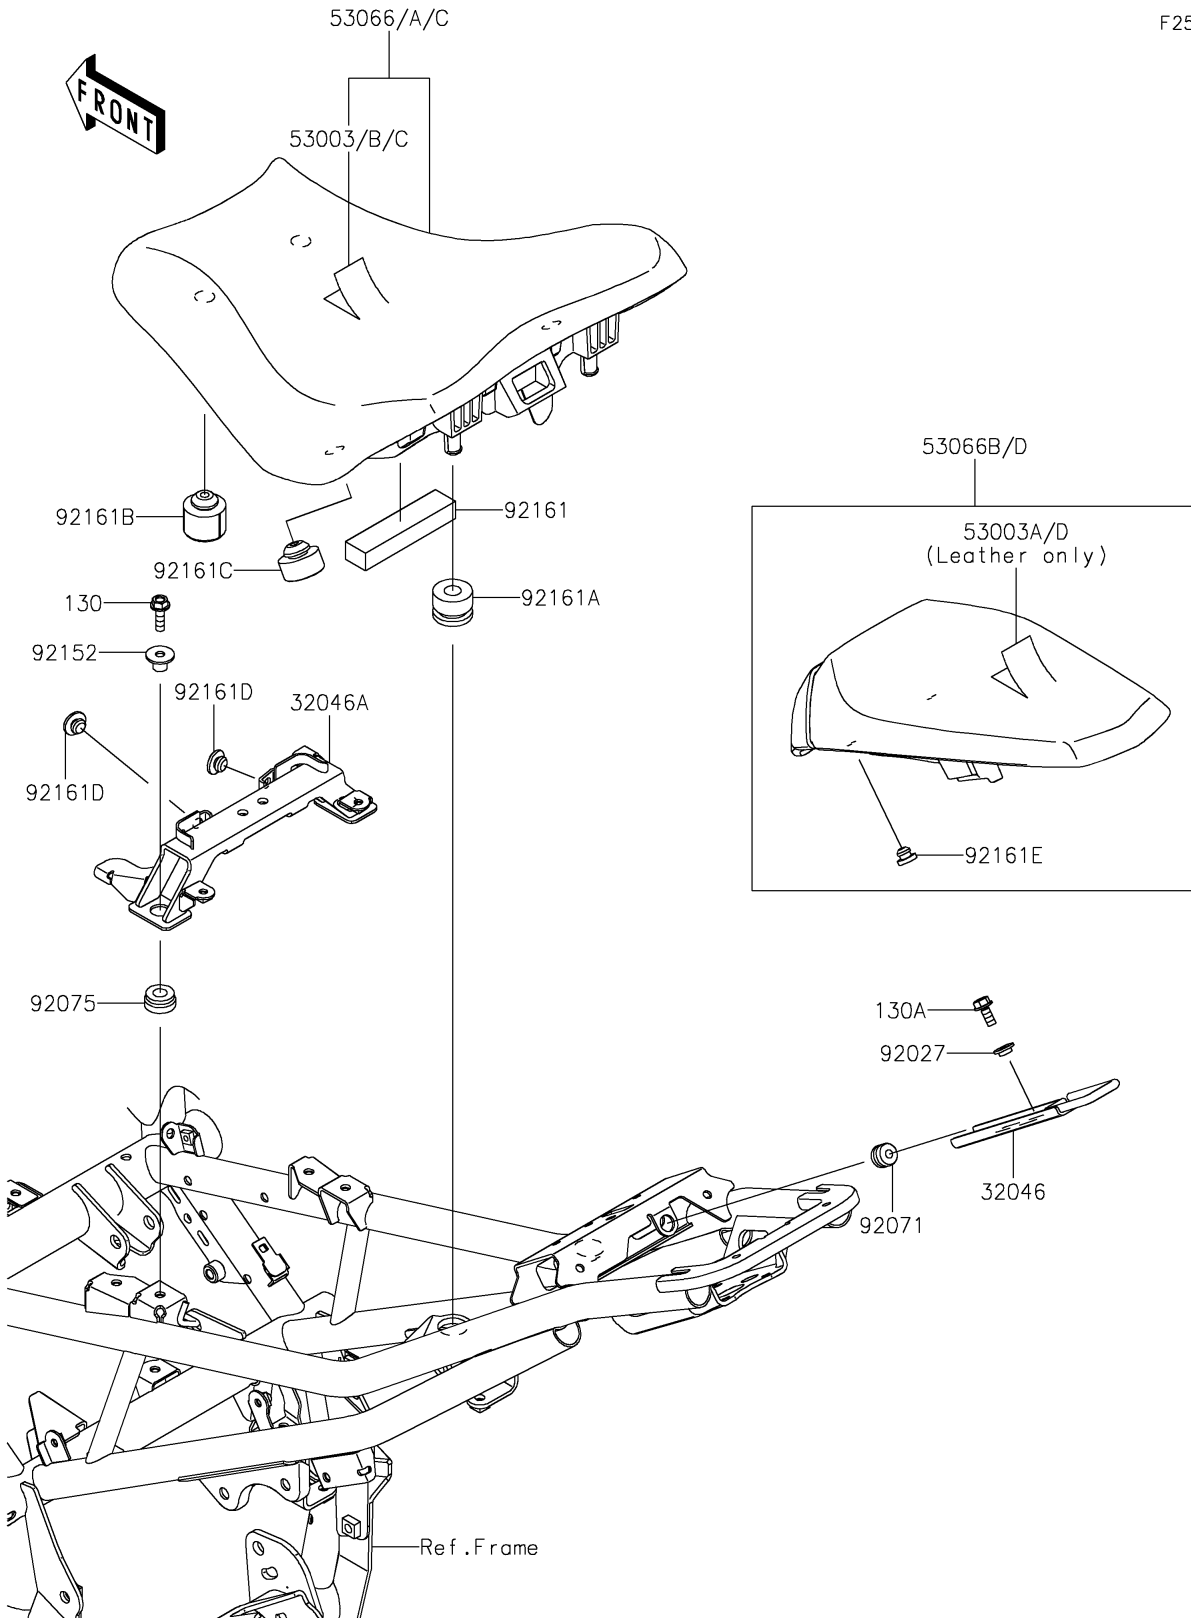

# 2022 Z900 ABS PARTS DIAGRAM

Seat

F2510

## 2022 Z900 ABS PARTS LIST

### Seat

ITEM NAME	PART NUMBER	QUANTITY
BRACKET-SEAT,FR LOCK (Ref # 32046)	32046-0401	1
BRACKET-SEAT,FR (Ref # 32046A)	32046-0450	1
LEATHER,FR SEAT,BLACK (Ref # 53003)	53003-0432-MA	1
LEATHER,RR SEAT,BLACK (Ref # 53003A)	53003-0433-MA	1
SEAT-ASSY,FR,BLACK (Ref # 53066A)	53066-0657-MA	1
SEAT-ASSY,RR,BLACK+BLK (Ref # 53066B)	53066-0668-12Y	1
COLLAR,L=4.6 (Ref # 92027)	92027-1168	1
GROMMET (Ref # 92071)	92071-0038	1
DAMPER (Ref # 92075)	92075-277	2
COLLAR (Ref # 92152)	92152-2616	2
DAMPER,20X90X15 (Ref # 92161)	92161-1867	1
DAMPER,12X28X21 (Ref # 92161A)	92161-1913	2
DAMPER,14X30X22 (Ref # 92161B)	92161-1969	2
DAMPER,14X30X14.5 (Ref # 92161C)	92161-1970	2
DAMPER (Ref # 92161D)	92161-2250	2
DAMPER (Ref # 92161E)	92161-2308	2
BOLT-FLANGED,6X20 (Ref # 130)	130BA0620	2
BOLT-FLANGED,6X14 (Ref # 130A)	130CA0614	1