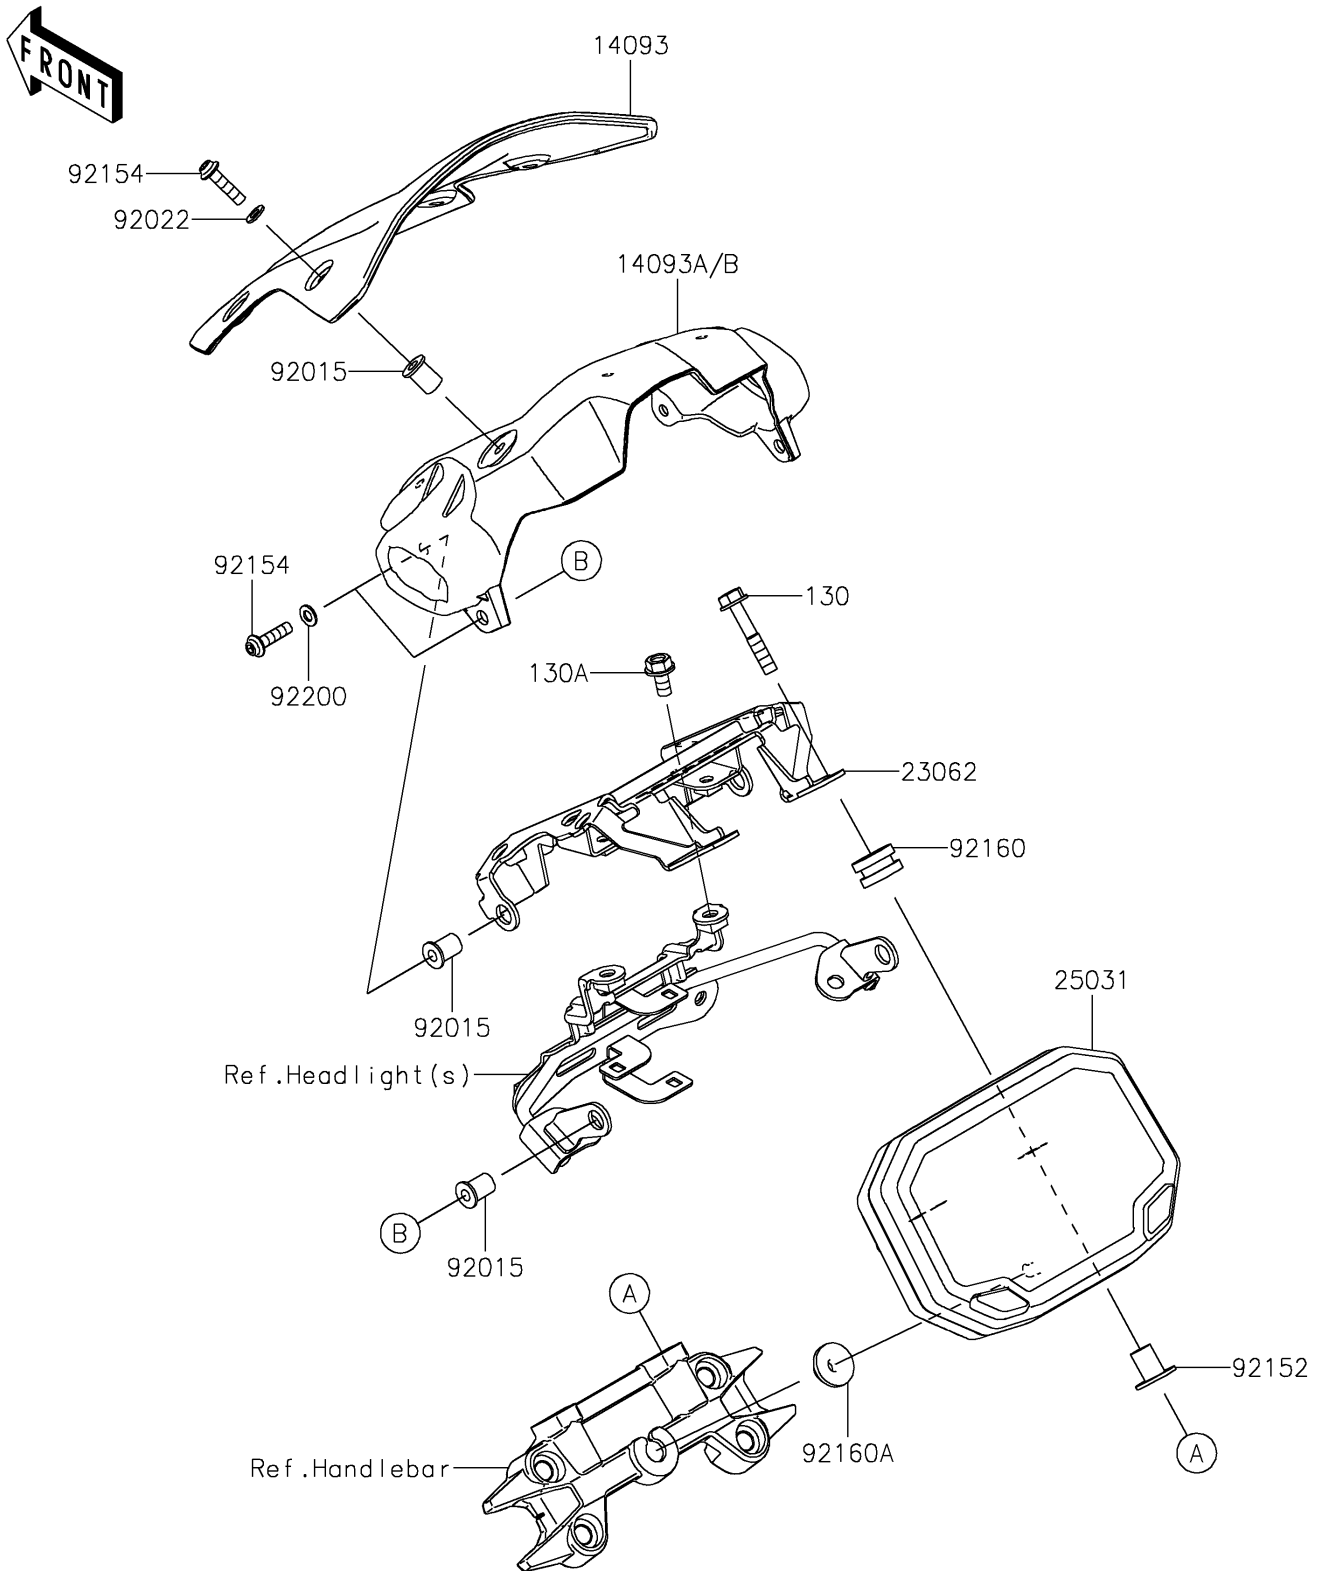

2022 Z900 ABS PARTS DIAGRAM

Meter(s)

F2530

2022 Z900 ABS PARTS LIST

Meter(s)

ITEM NAME	PART NUMBER	QUANTITY
COVER,METER (Ref # 14093)	14093-0929	1
COVER,SIGNAL LAMP,BLACK (Ref # 14093A)	14093-5289-660	1
BRACKET-COMP,METER COVER (Ref # 23062)	23062-1238	1
METER-ASSY,TFT DISPLAY (Ref # 25031)	25031-0959	1
NUT,WELL,5MM (Ref # 92015)	92015-1757	8
WASHER,5.1X10X1.0 (Ref # 92022)	92022-1977	4
COLLAR (Ref # 92152)	92152-0604	2
BOLT,SOCKET,5X20 (Ref # 92154)	92154-0210	8
DAMPER,10X20X12 (Ref # 92160)	92160-1167	2
DAMPER (Ref # 92160A)	92160-1613	1
WASHER,5.2X10X1.0 (Ref # 92200)	92200-1820	4
BOLT-FLANGED,6X35 (Ref # 130)	130BB0635	2
BOLT-FLANGED,6X12 (Ref # 130A)	130CA0612	2